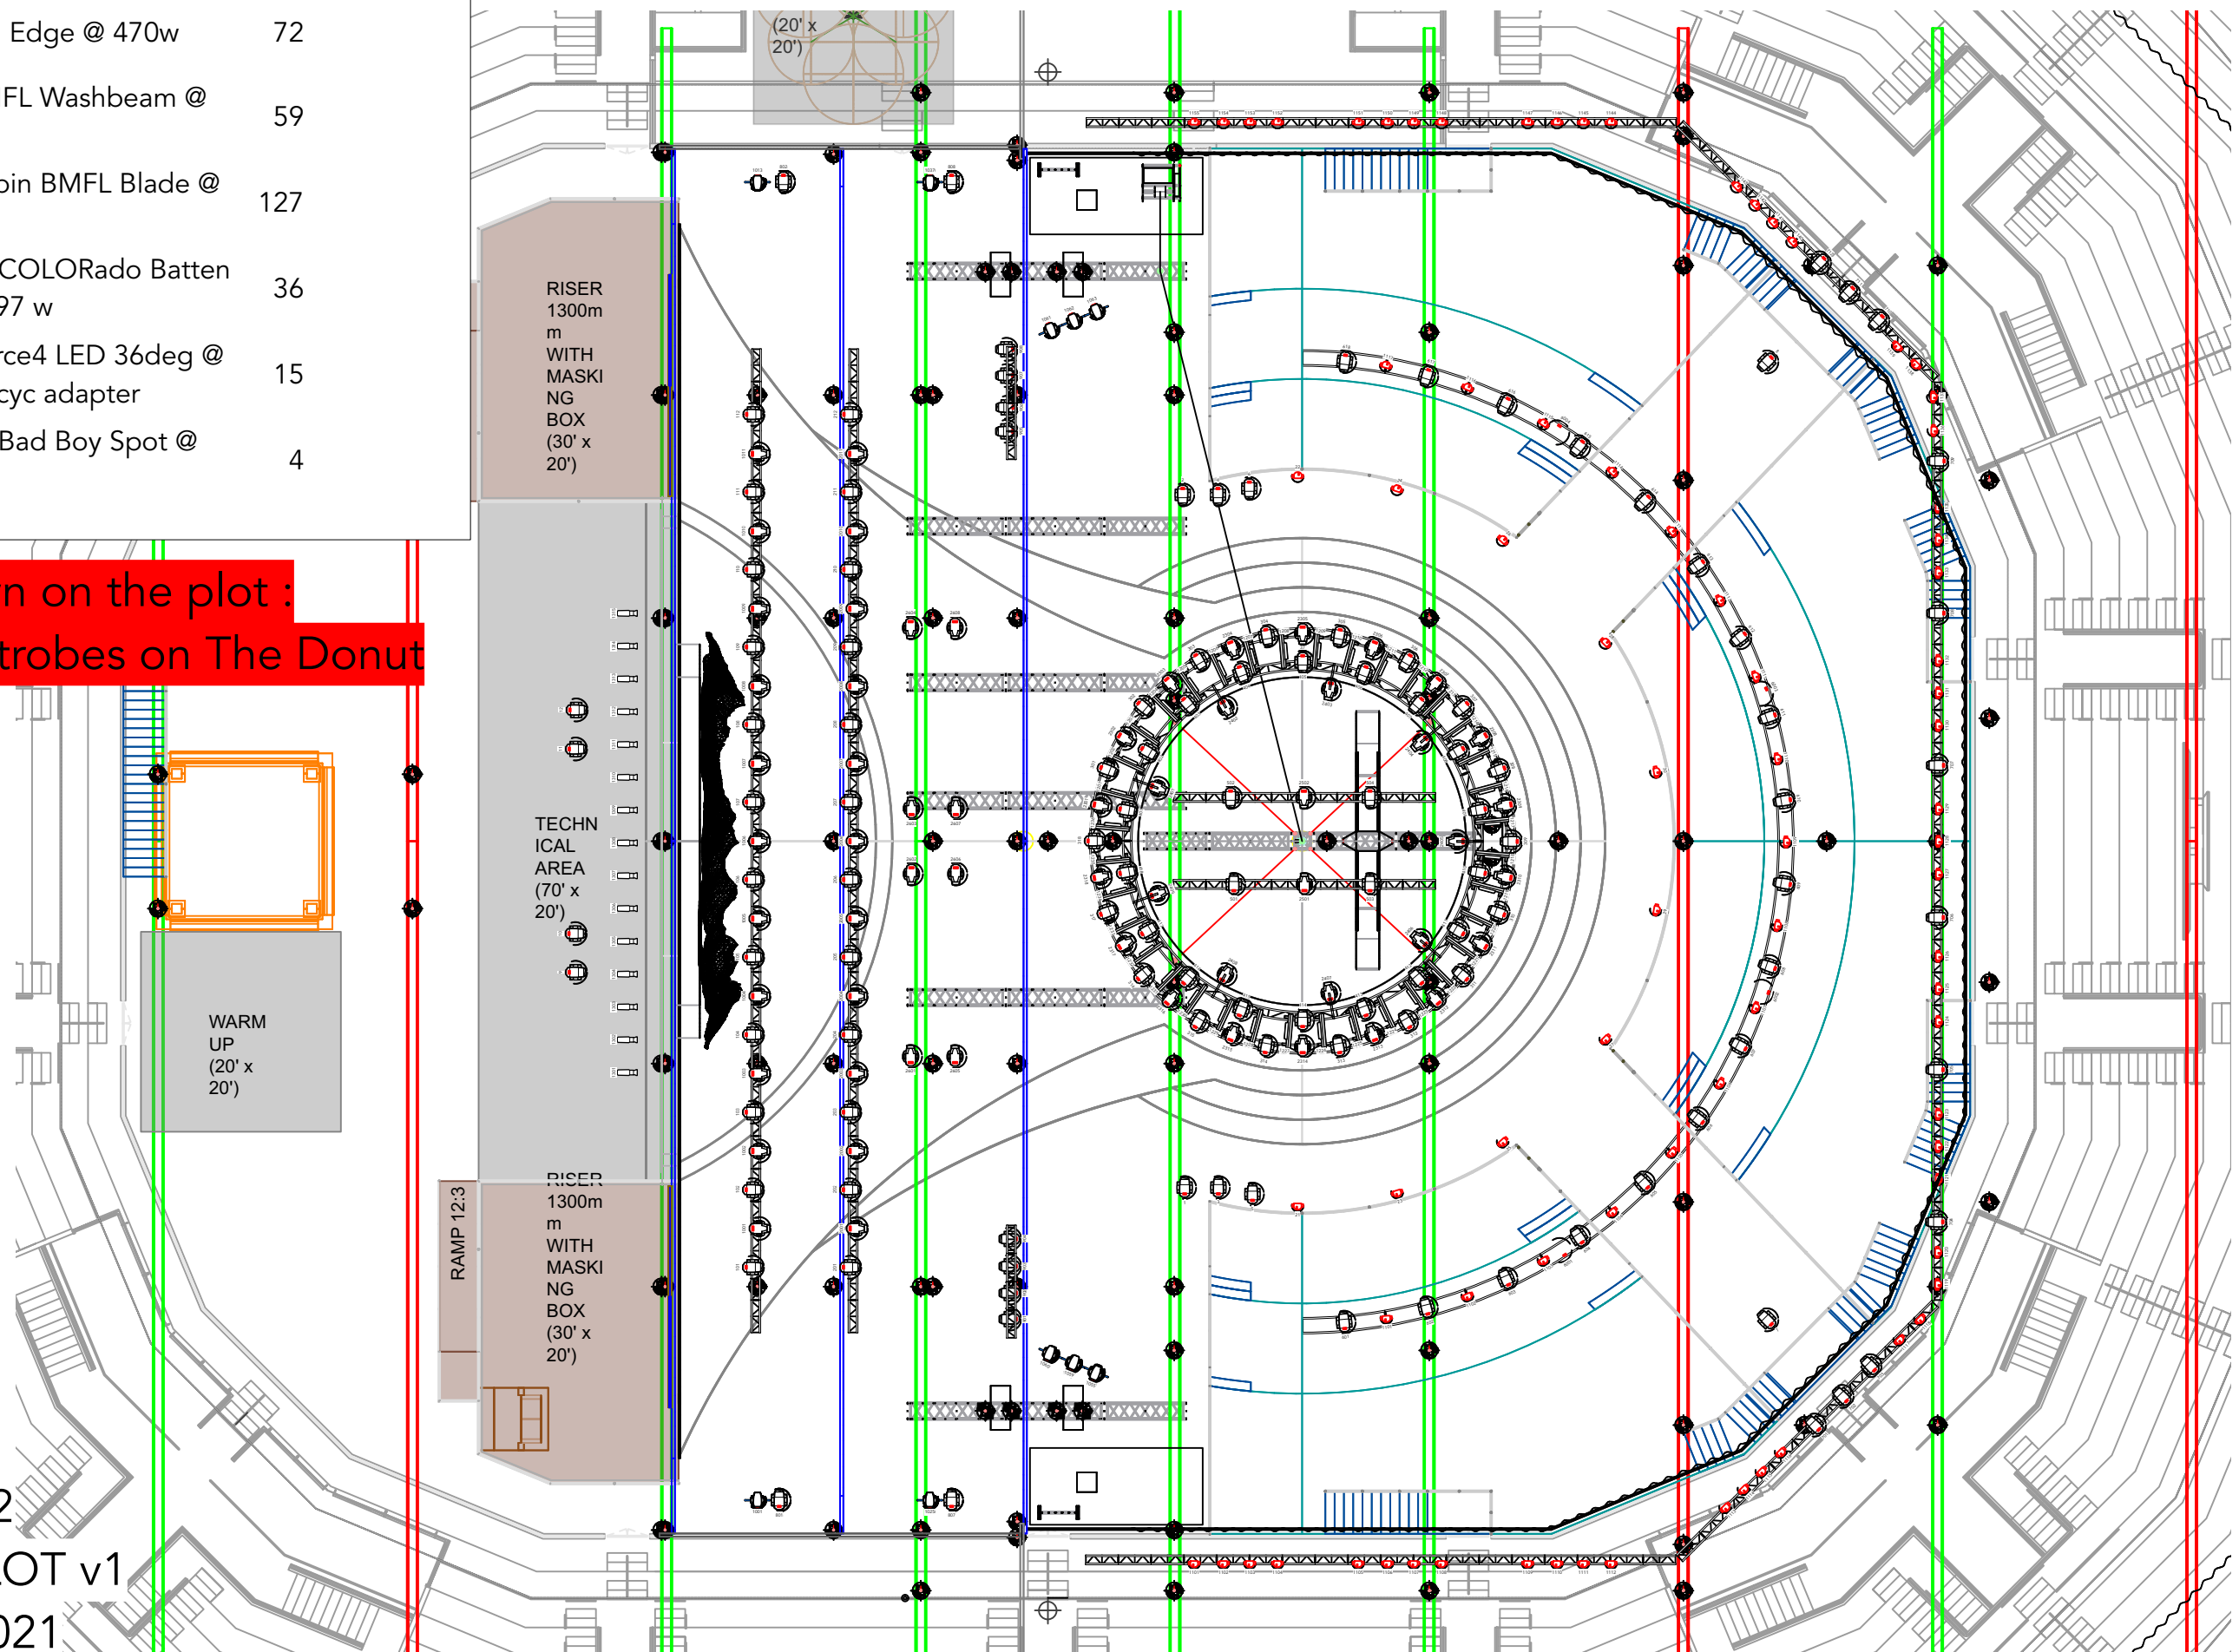

Symbol Key

	GLP Impression X4 @ 350w	82
	PRG Icon Edge @ 470w	72
	Robe BMFL Washbeam @ 2kw	59
	Robe Robin BMFL Blade @ 2kw	127
	Chauvet COLORado Batten Q15 @ 197 w	36
	ETC Source4 LED 36deg @ 140w + cyc adapter	15
	PRG GC Bad Boy Spot @ 1.4kw	4

Not drawn on the plot :
60 pcs JDC-1 Strobes on The Donut

KSA Icons 2022
FINAL LIGHTPLOT v1
December 9, 2021
Mikki Kunttu