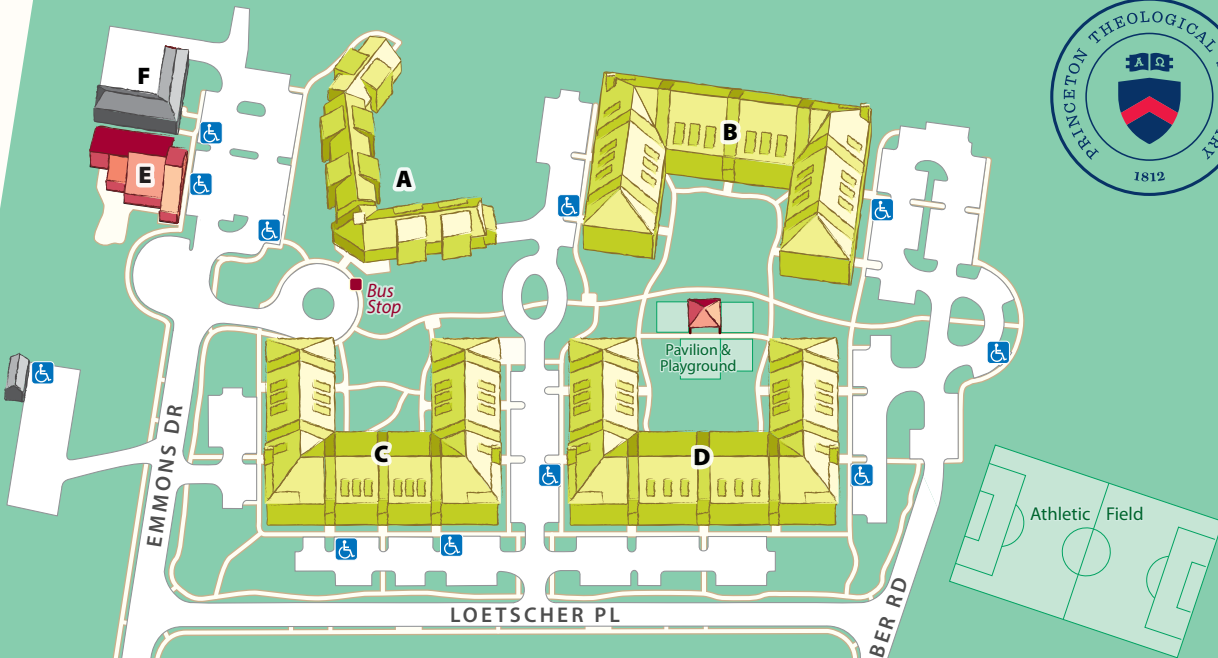

CHARLOTTE RACHEL WILSON CAMPUS

- ADA Accessible Parking
- All Buildings are ADA Accessible

- A Witherspoon Apartments**
401 Emmons Drive
- B 501 Farber Road Apartments**
- C 101 Loetscher Place Apartments**
- D 201 Loetscher Place Apartments**
- E Charlotte Newcombe Center/
Dupree Center for Children**
400 Emmons Drive
- F Maintenance Building**
402 Emmons Drive

0 300 ft