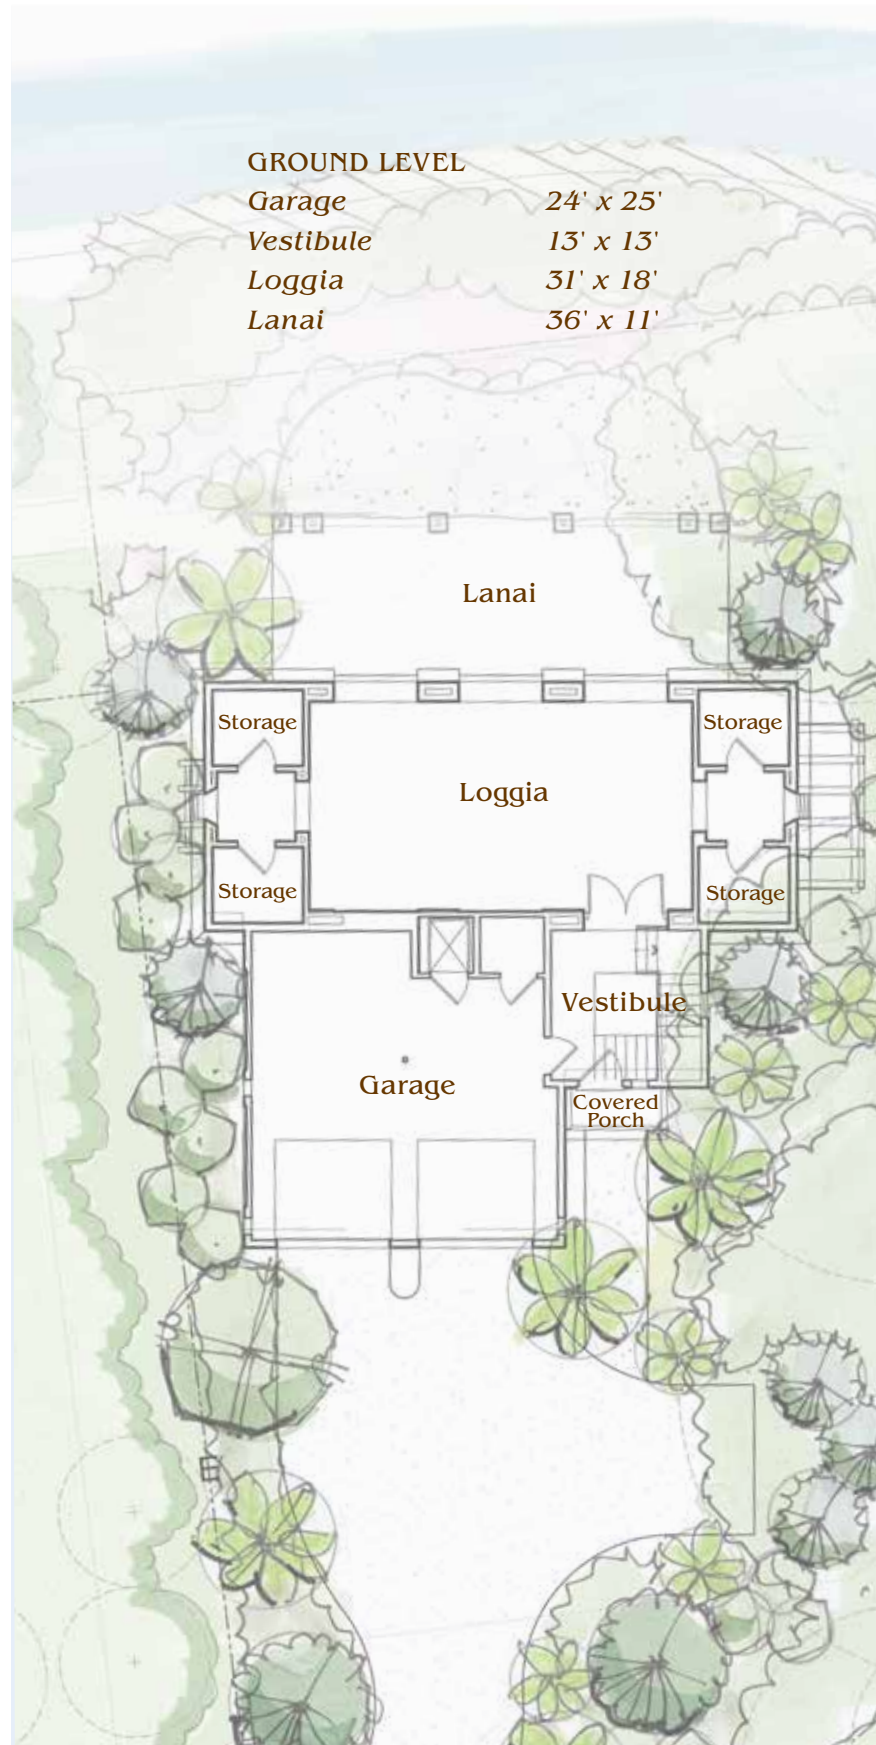

# MUIRFIELD I ~ 3 bedrooms 3.5 bathrooms 2,969 sq. ft. ~ ARCHITECT: STAN DIXON

Room sizes are approximate, measured to inside walls