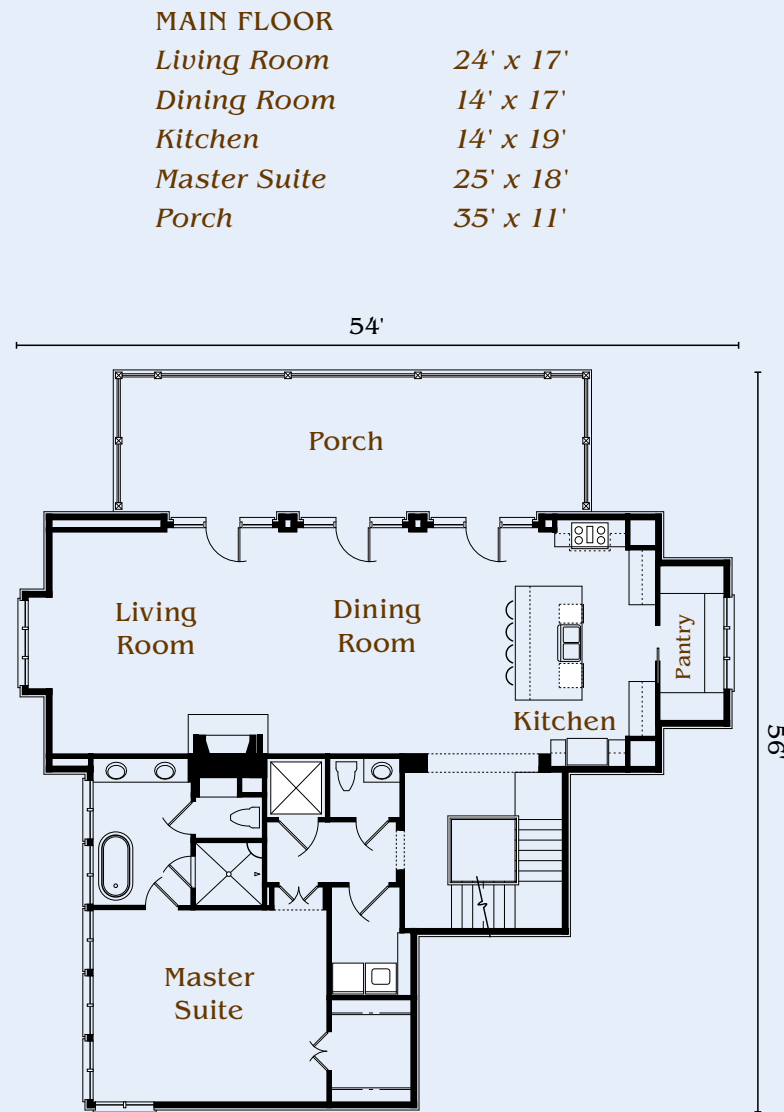

# MUIRFIELD I ~ 3 bedrooms 3.5 bathrooms 2,969 sq. ft. ~ ARCHITECT: STAN DIXON

Room sizes are approximate, measured to inside walls