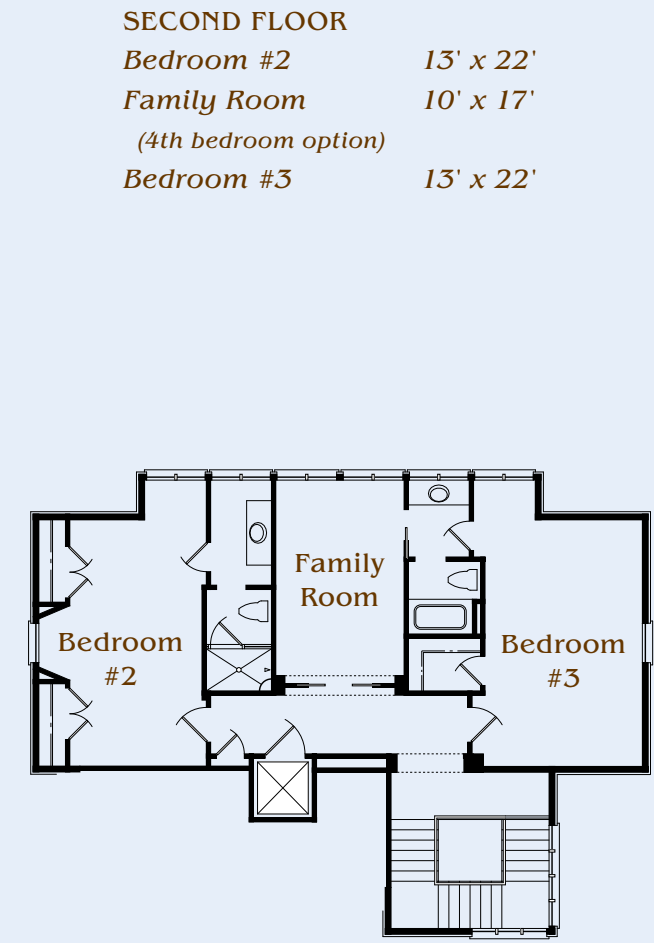

# MUIRFIELD I ~ 3 bedrooms 3.5 bathrooms 2,969 sq. ft. ~ ARCHITECT: STAN DIXON

Room sizes are approximate, measured to inside walls