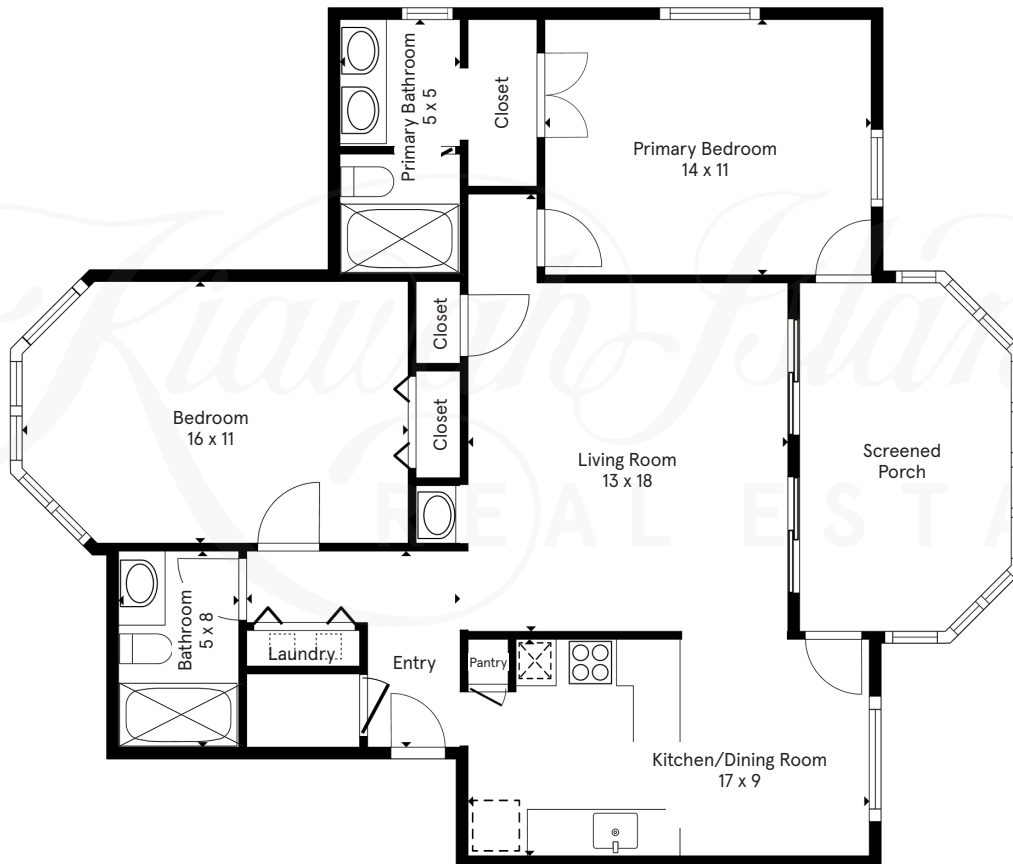

5535 GREEN DOLPHIN WAY

Floor plans indicate approximate square footage and may vary from actual design specifications. Information is deemed reliable but not guaranteed.