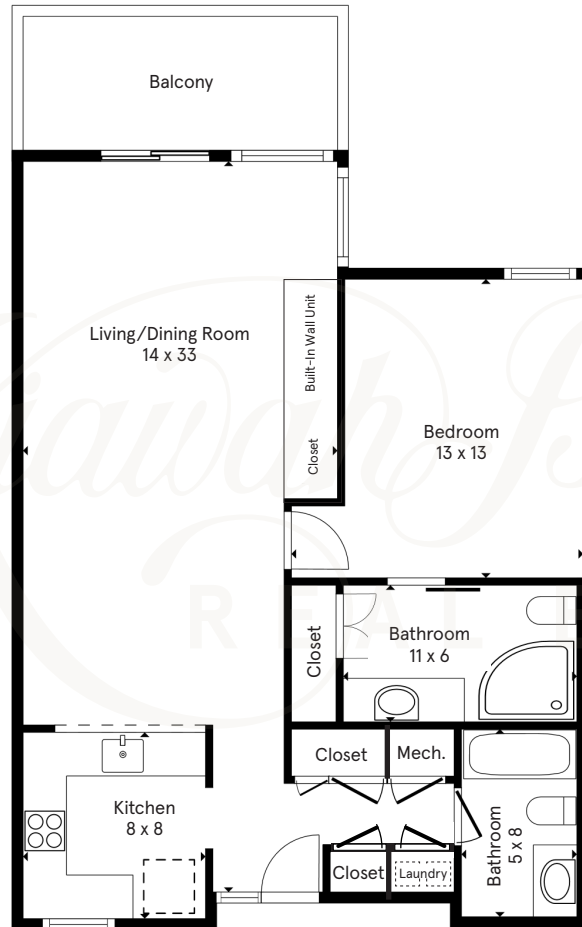

4305 SEA FOREST DRIVE

Floor plans indicate approximate square footage and may vary from actual design specifications. Information is deemed reliable but not guaranteed.