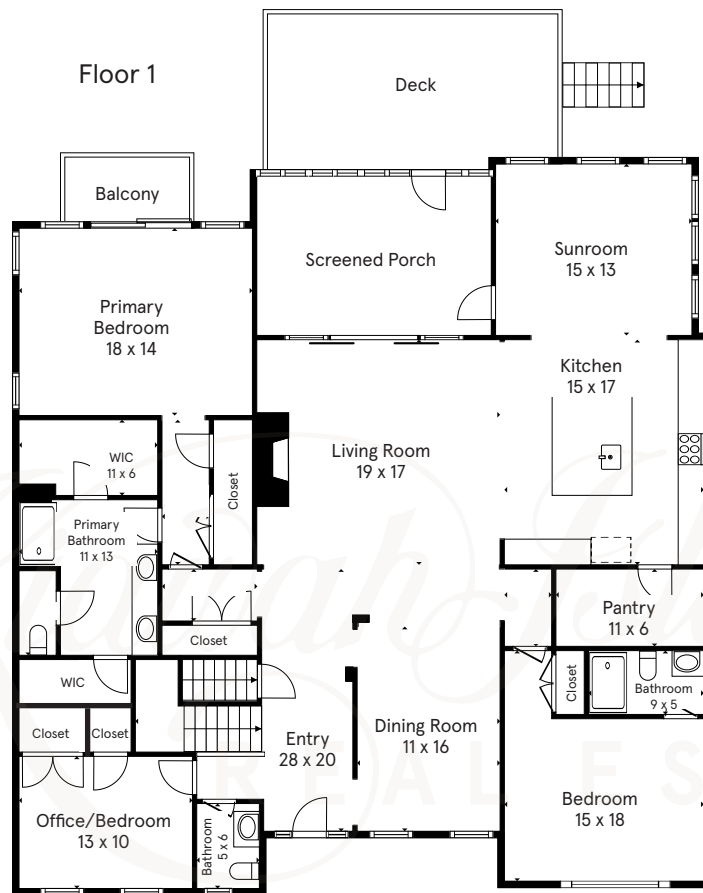

346 GOVERNOR'S DRIVE

Ground Floor

Floor plans indicate approximate square footage and may vary from actual design specifications. Information is deemed reliable but not guaranteed.

346 GOVERNOR'S DRIVE

Floor 2

Floor plans indicate approximate square footage and may vary from actual design specifications. Information is deemed reliable but not guaranteed.