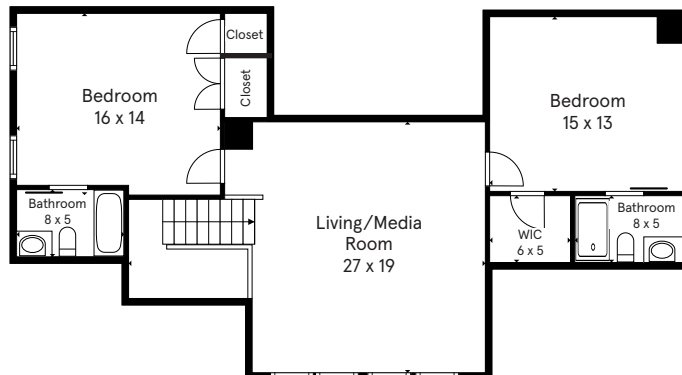

346 GOVERNOR'S DRIVE

Ground Floor

Floor plans indicate approximate square footage and may vary from actual design specifications. Information is deemed reliable but not guaranteed.

346 GOVERNOR'S DRIVE

Floor 2

Floor plans indicate approximate square footage and may vary from actual design specifications. Information is deemed reliable but not guaranteed.