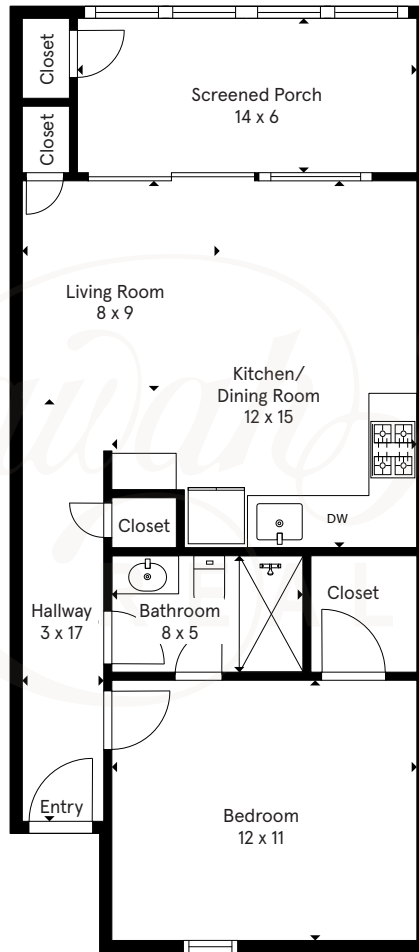

3565 SHIPWATCH ROAD

Floor plans indicate approximate square footage and may vary from actual design specifications. Information is deemed reliable but not guaranteed.