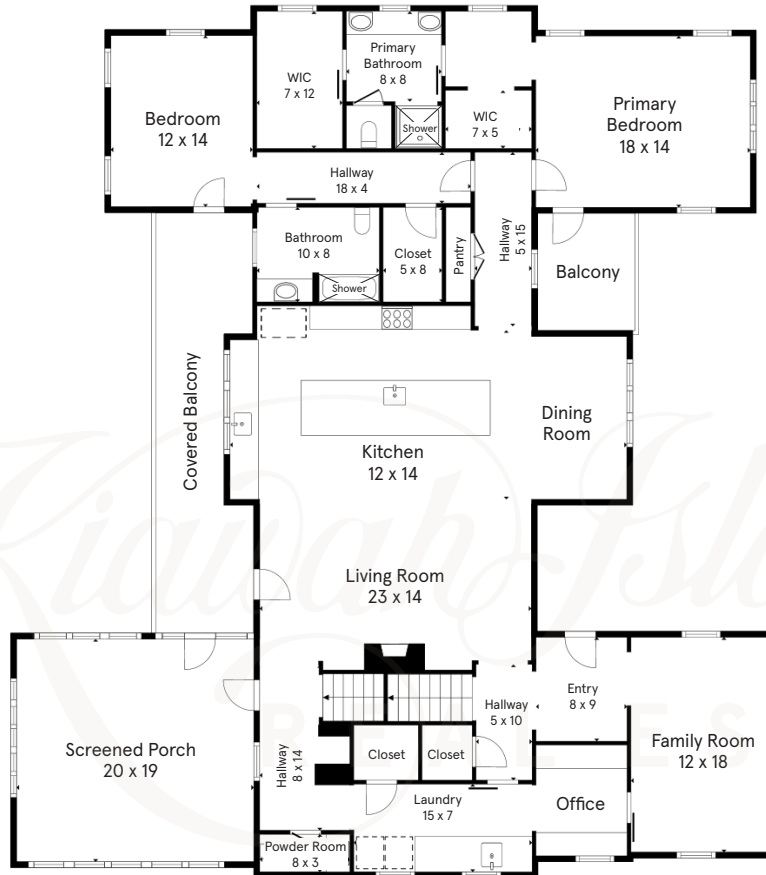

147 BROOMEDGE LANE

Floor plans indicate approximate square footage and may vary from actual design specifications. Information is deemed reliable but not guaranteed.

147 BROOMSEDGE LANE

Floor 1

Floor 2

Floor plans indicate approximate square footage and may vary from actual design specifications. Information is deemed reliable but not guaranteed.