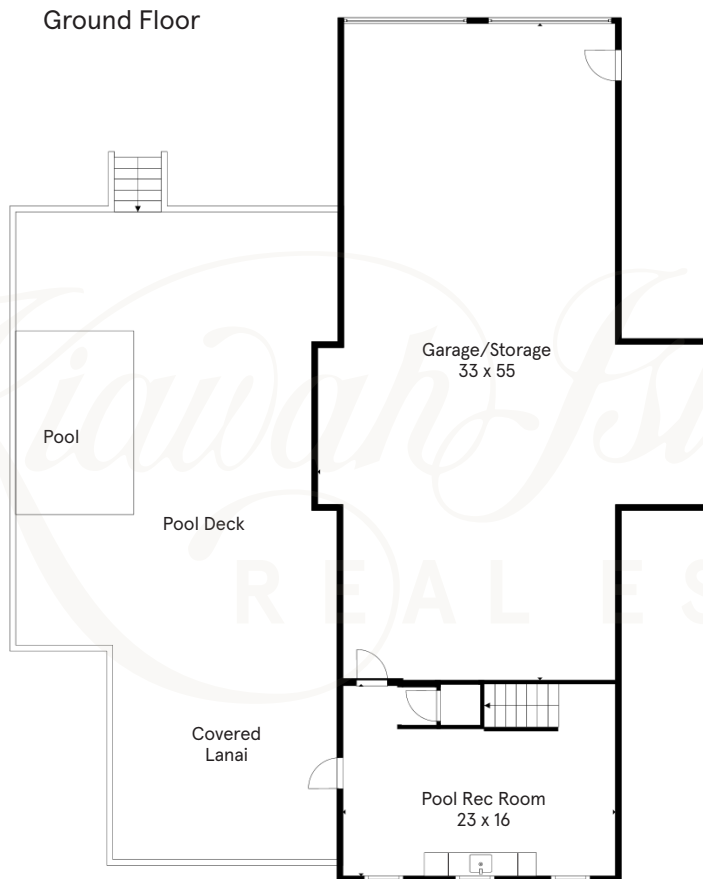

147 BROOMEDGE LANE

Floor plans indicate approximate square footage and may vary from actual design specifications. Information is deemed reliable but not guaranteed.

147 BROOMSEDGE LANE

Floor 1

Floor 2

Floor plans indicate approximate square footage and may vary from actual design specifications. Information is deemed reliable but not guaranteed.