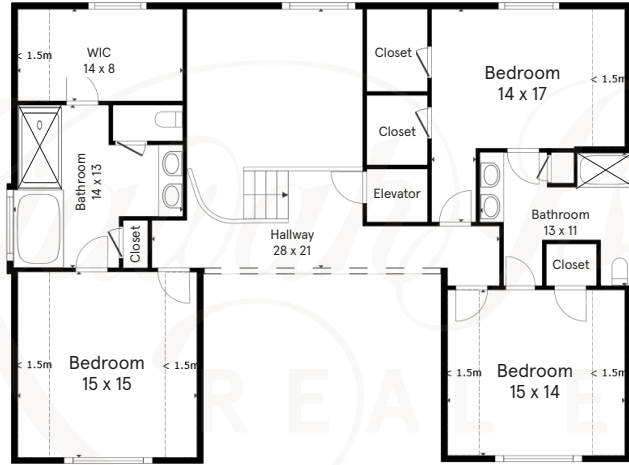

22 MARSH WREN COURT

Floor plans indicate approximate square footage and may vary from actual design specifications. Information is deemed reliable but not guaranteed.

22 MARSH WREN COURT

Floor 2

Floor plans indicate approximate square footage and may vary from actual design specifications. Information is deemed reliable but not guaranteed.