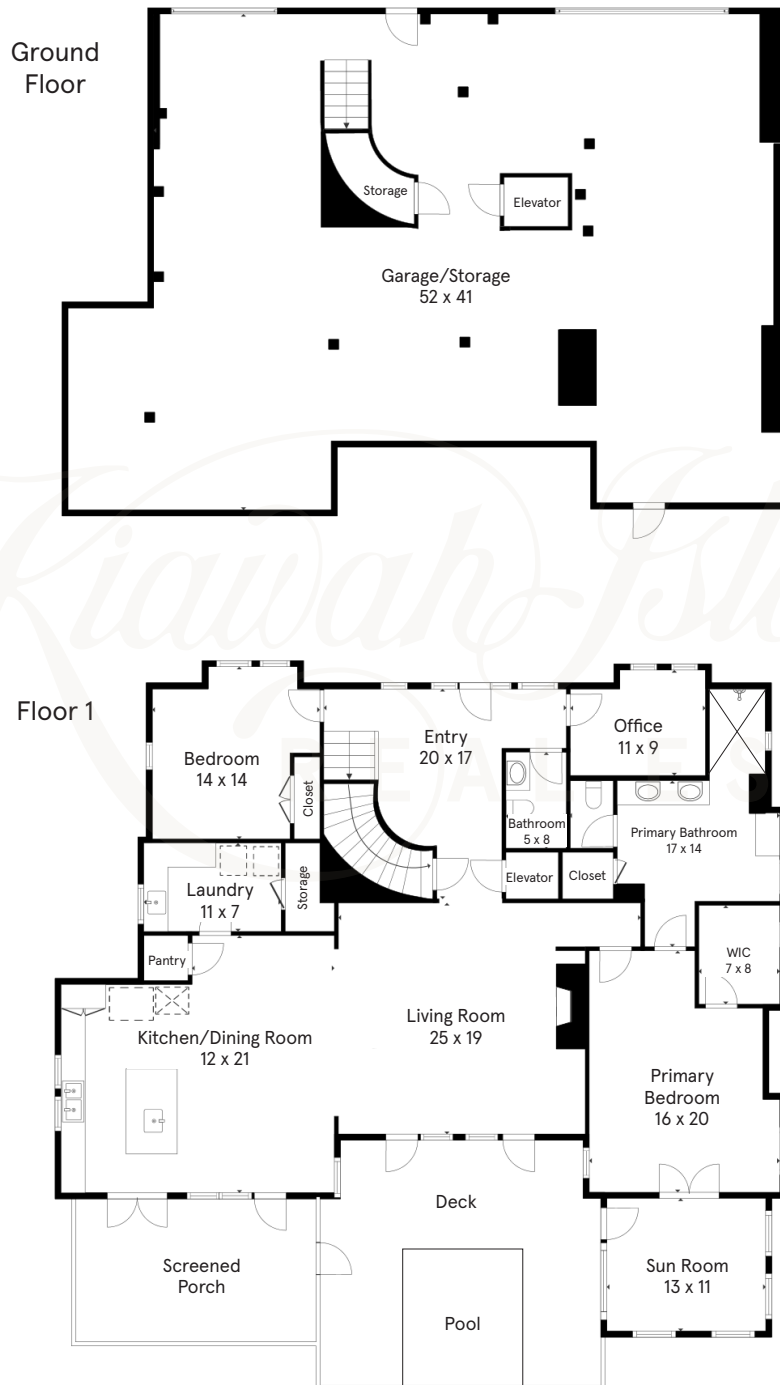

22 MARSH WREN COURT

Floor plans indicate approximate square footage and may vary from actual design specifications. Information is deemed reliable but not guaranteed.

22 MARSH WREN COURT

Floor 2

Floor plans indicate approximate square footage and may vary from actual design specifications. Information is deemed reliable but not guaranteed.