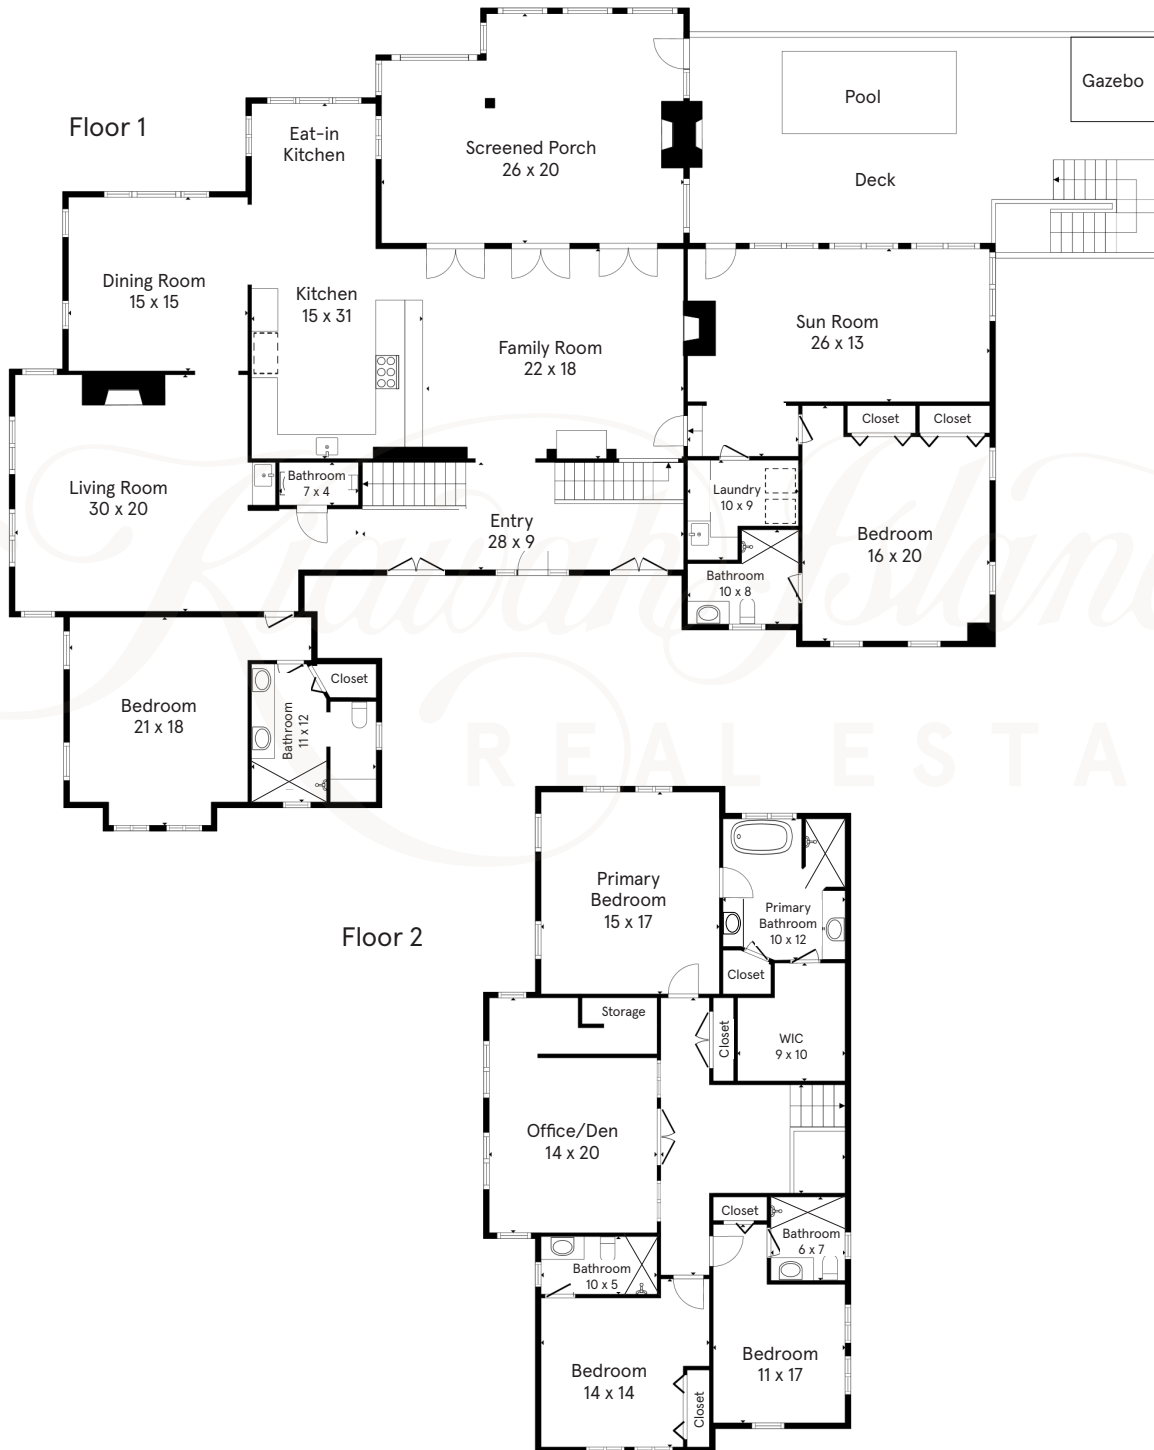

214 YELLOW THROAT LANE

Floor plans indicate approximate square footage and may vary from actual design specifications. Information is deemed reliable but not guaranteed.