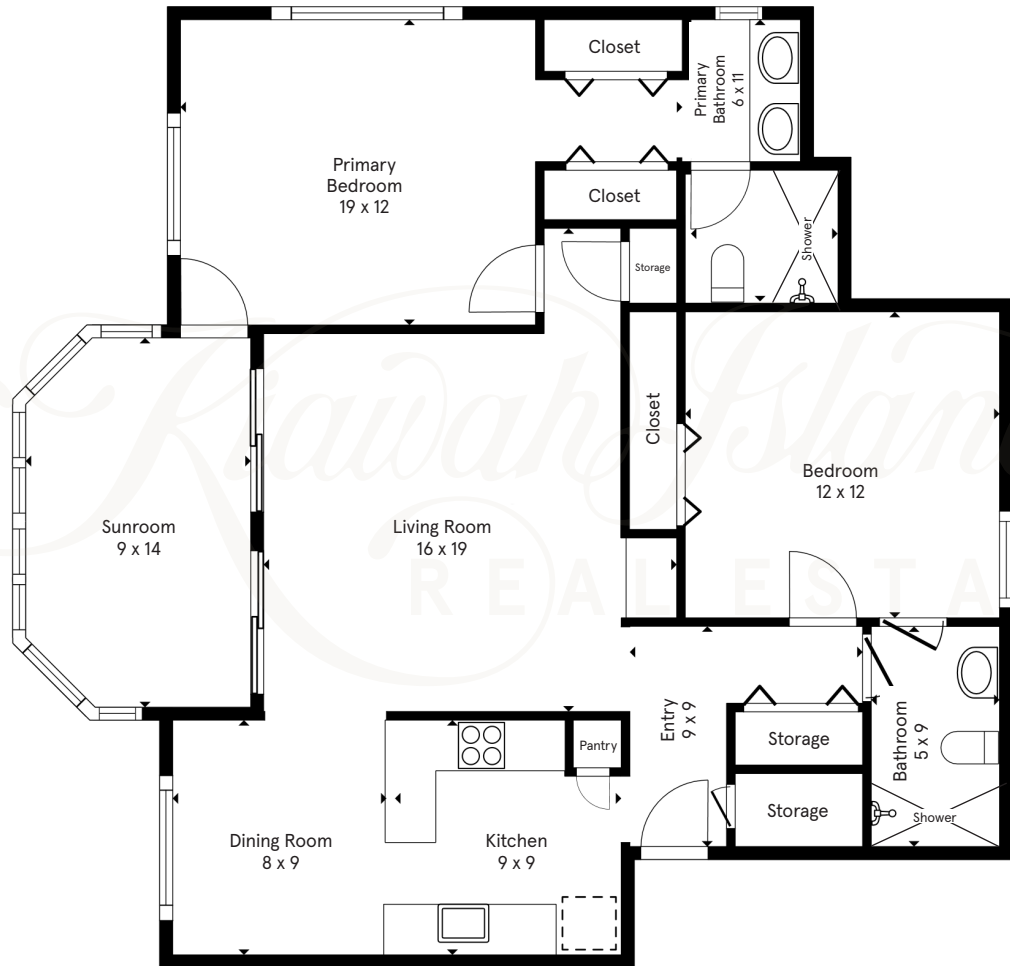

5533 GREEN DOLPHIN WAY

Floor plans indicate approximate square footage and may vary from actual design specifications. Information is deemed reliable but not guaranteed.