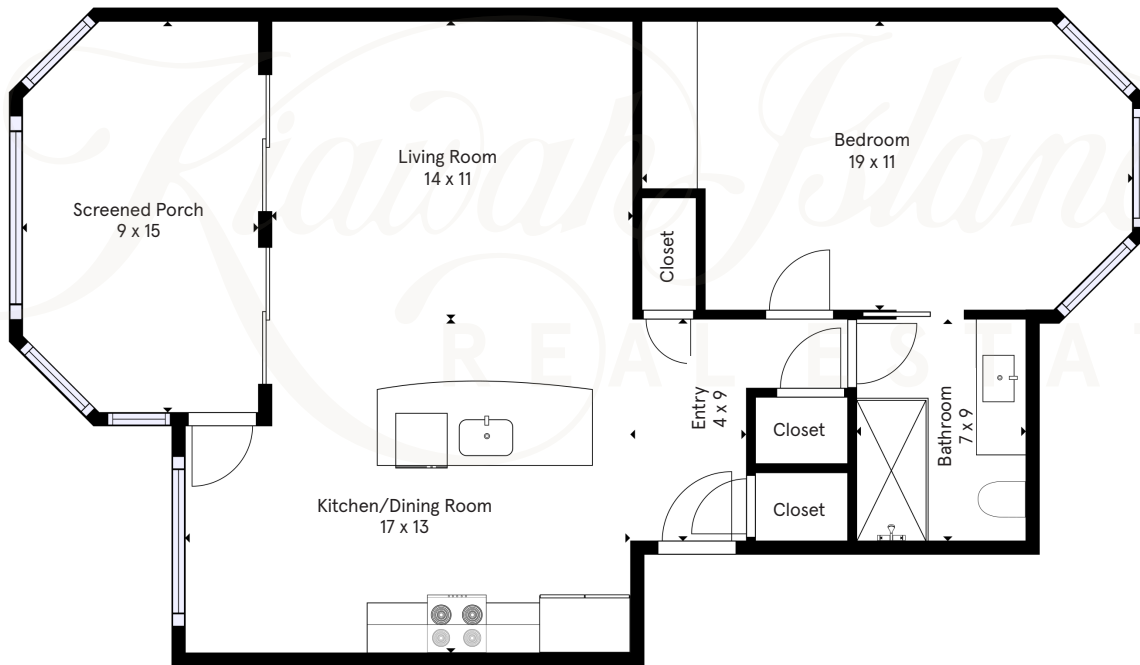

5530 GREEN DOLPHIN WAY

Floor plans indicate approximate square footage and may vary from actual design specifications. Information is deemed reliable but not guaranteed.