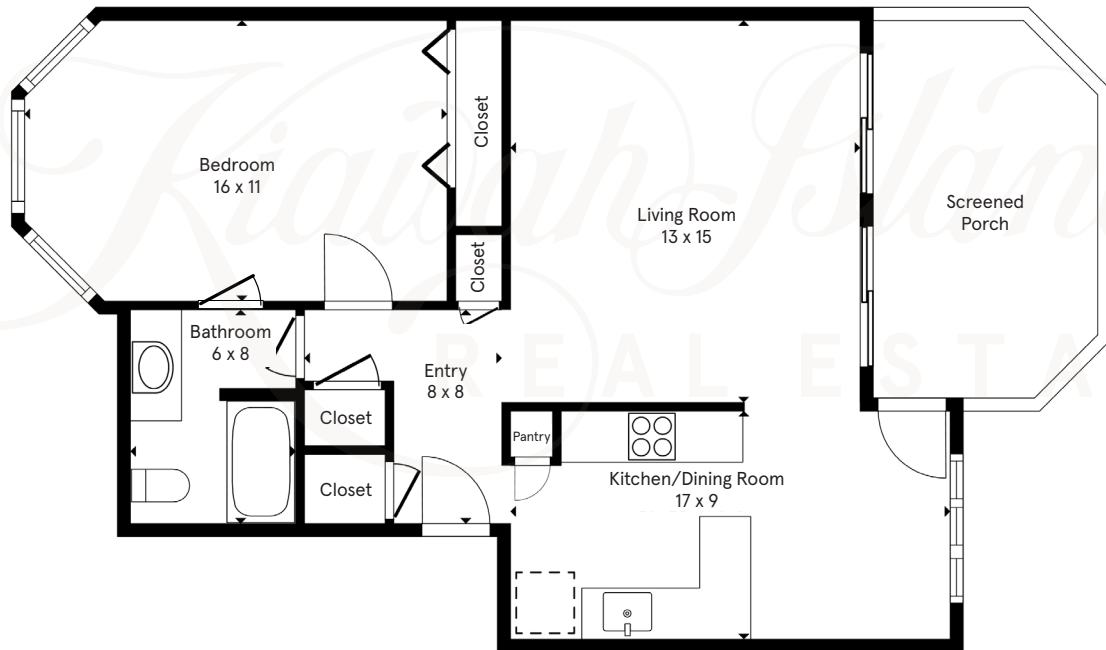

5516 GREEN DOLPHIN WAY

Floor plans indicate approximate square footage and may vary from actual design specifications. Information is deemed reliable but not guaranteed.