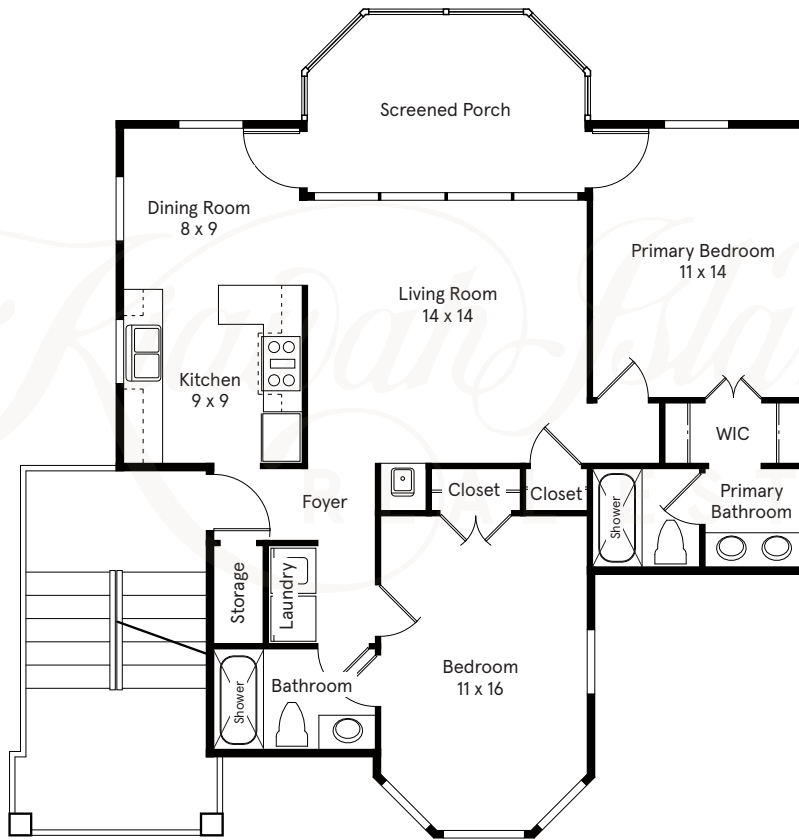

4814 GREEN DOLPHIN WAY

Floor plans indicate approximate square footage and may vary from actual design specifications. Information is deemed reliable but not guaranteed.