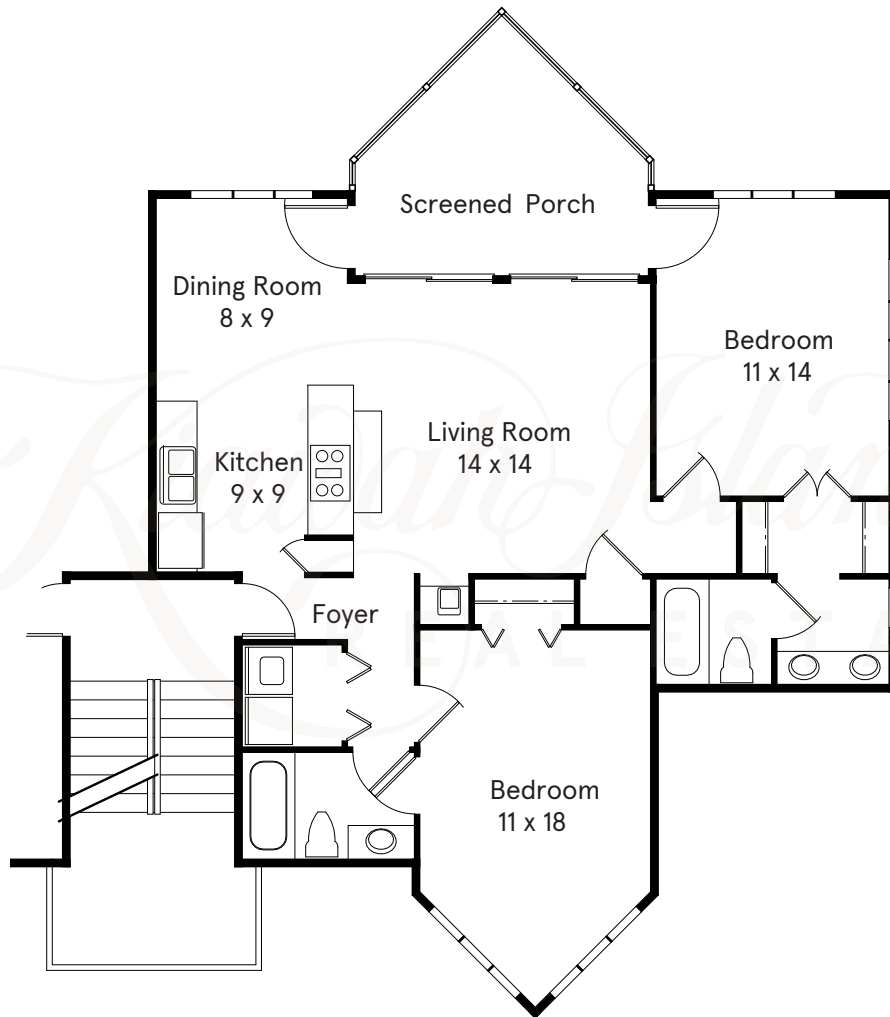

4737 TENNIS CLUB LANE

*Floor plans indicate approximate square footage and may vary from actual design specifications. Information is deemed reliable but not guaranteed*