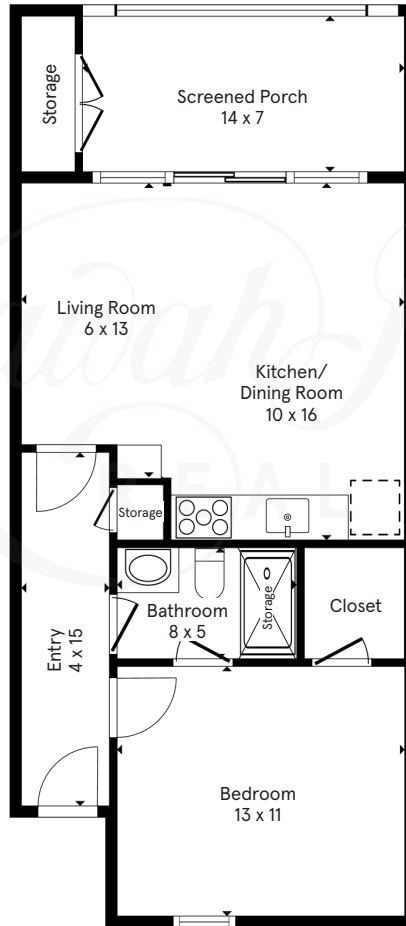

4291 MARINER'S WATCH DRIVE

Floor plans indicate approximate square footage and may vary from actual design specifications. Information is deemed reliable but not guaranteed.