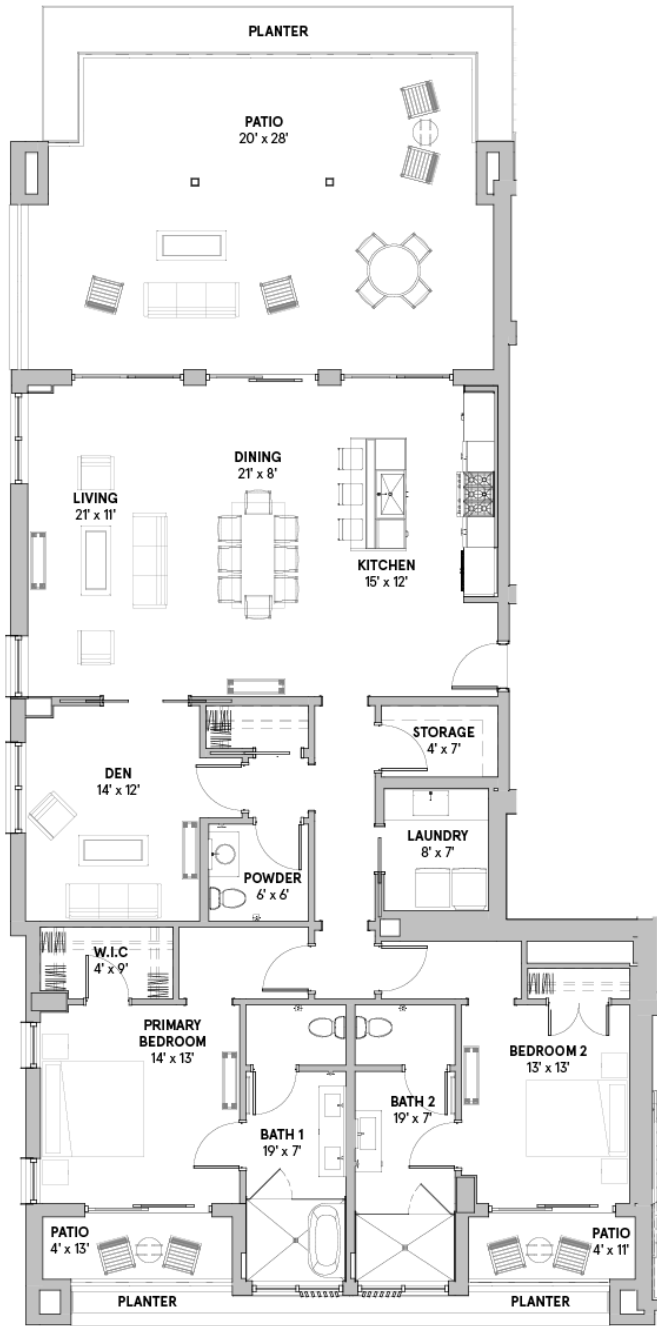

# THE FERN | UNIT 4111

2 Bedroom, 2.5 Bath with Den  
2,069 sq. ft.

FLOOR 1