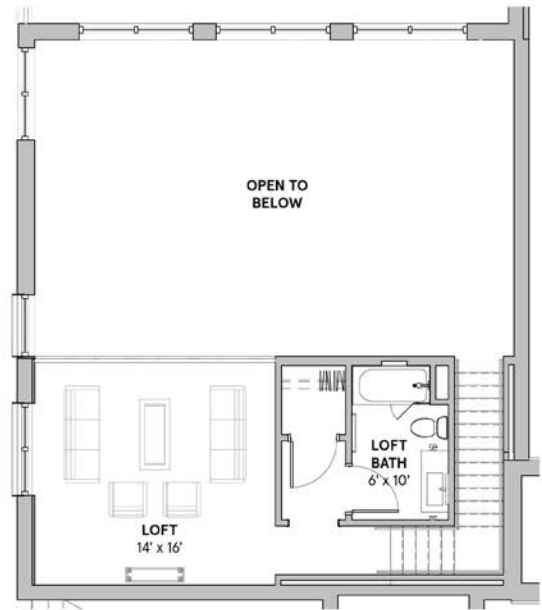

THE ELDERBERRY | UNIT 4241

2 Bedroom, 3.5 Bath with Den & Loft
2,665 sq. ft.

FLOOR 4