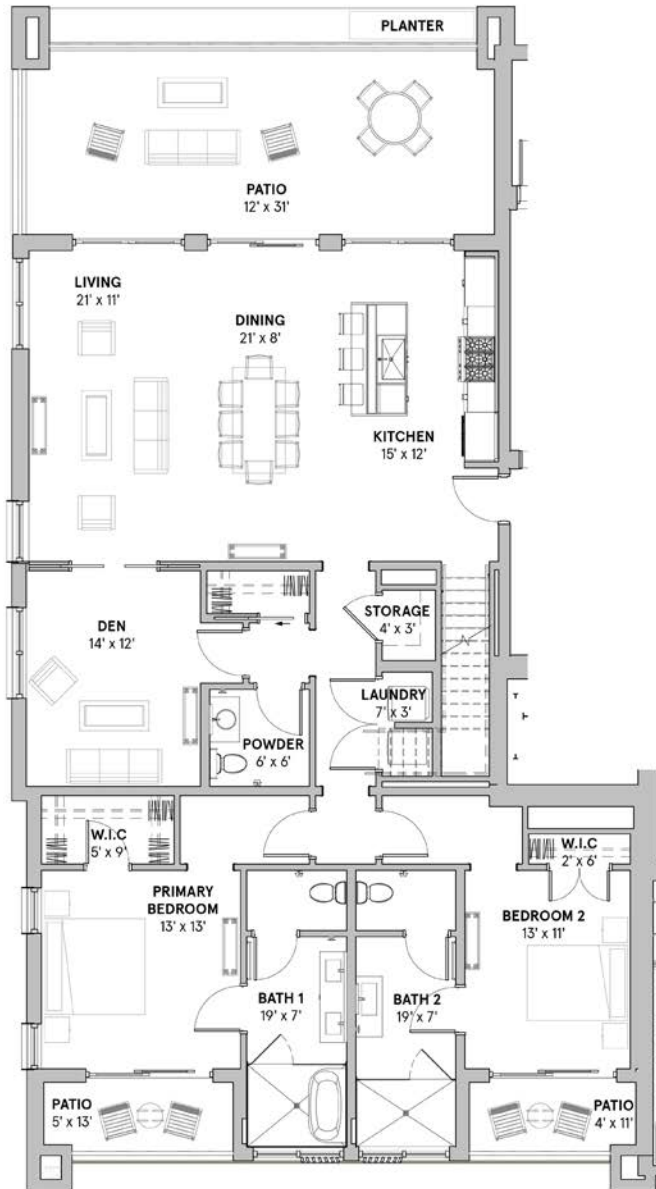

THE ELDERBERRY | UNIT 4241

2 Bedroom, 3.5 Bath with Den & Loft
2,665 sq. ft.

FLOOR 4