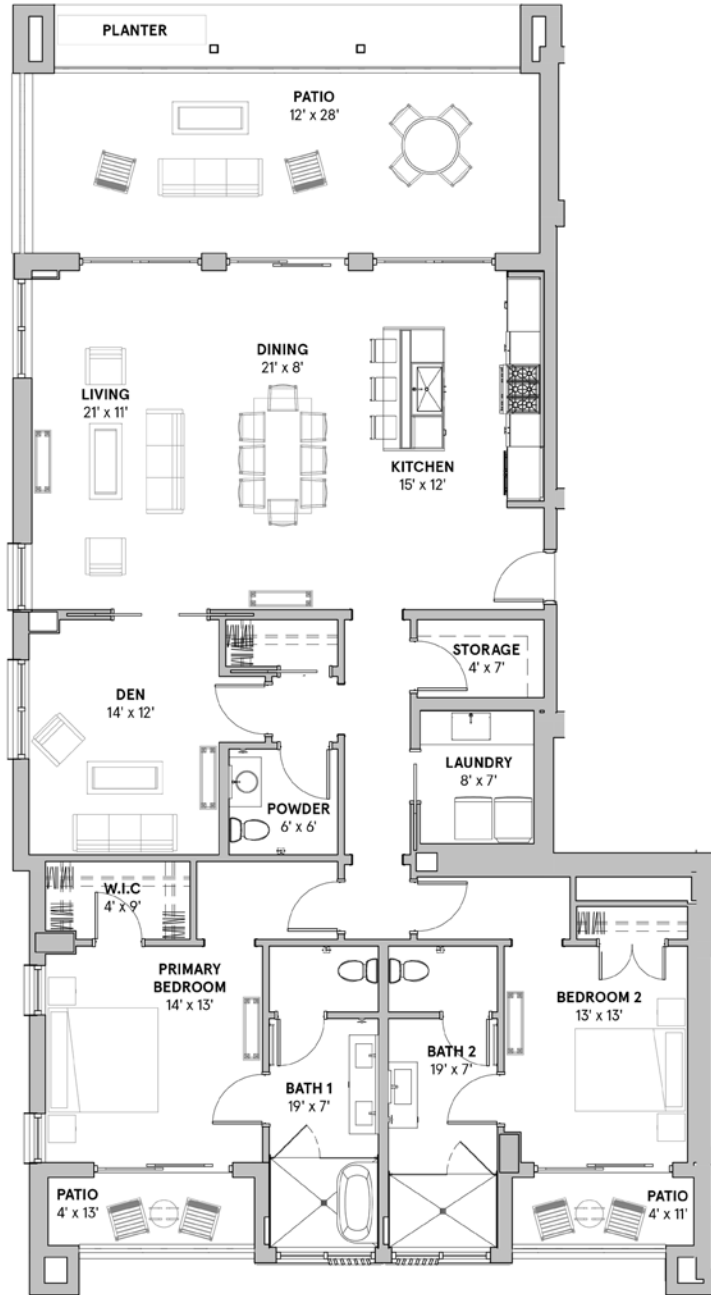

THE ELDERBERRY | UNIT 4231

2 Bedroom, 2.5 Bath with Den
2,069 sq. ft.

FLOOR 3