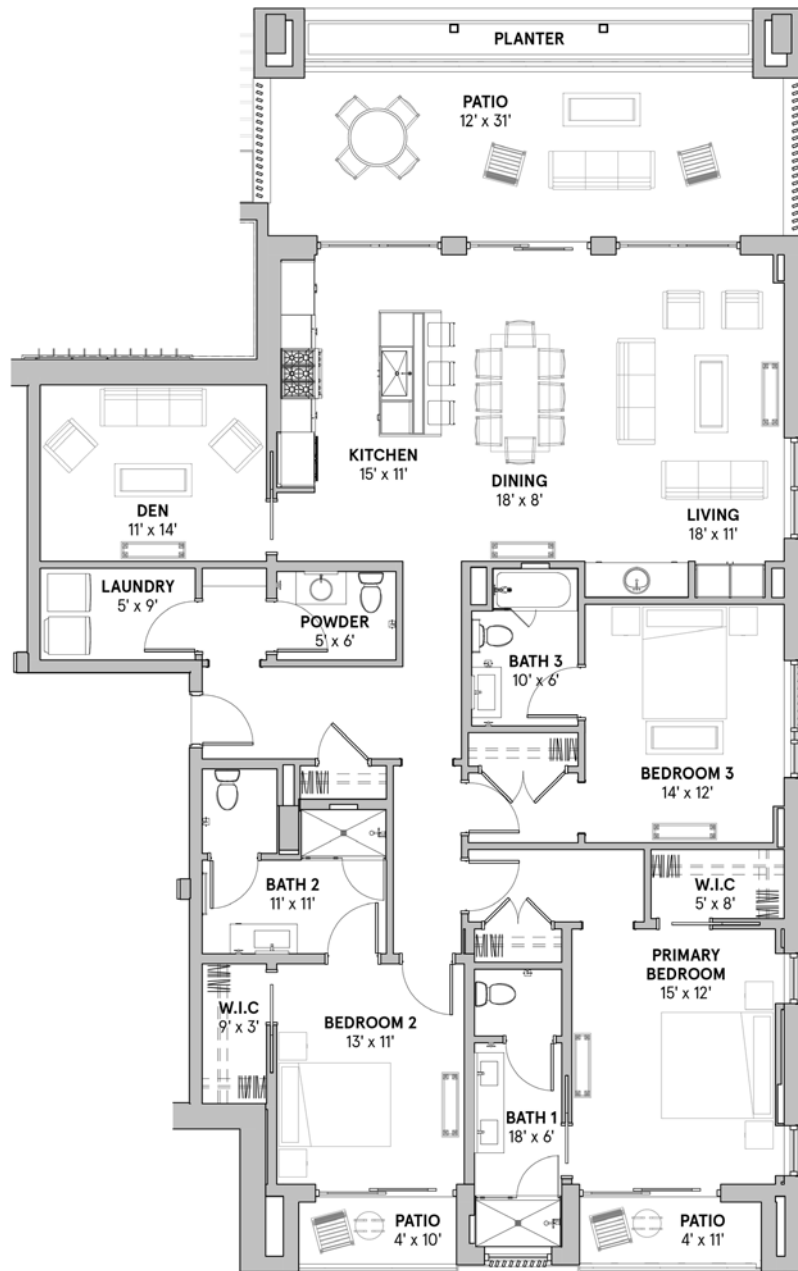

# THE ELDERBERRY | UNIT 4223

3 Bedroom, 3.5 Bath with Den  
2,270 sq. ft.

## FLOOR 2