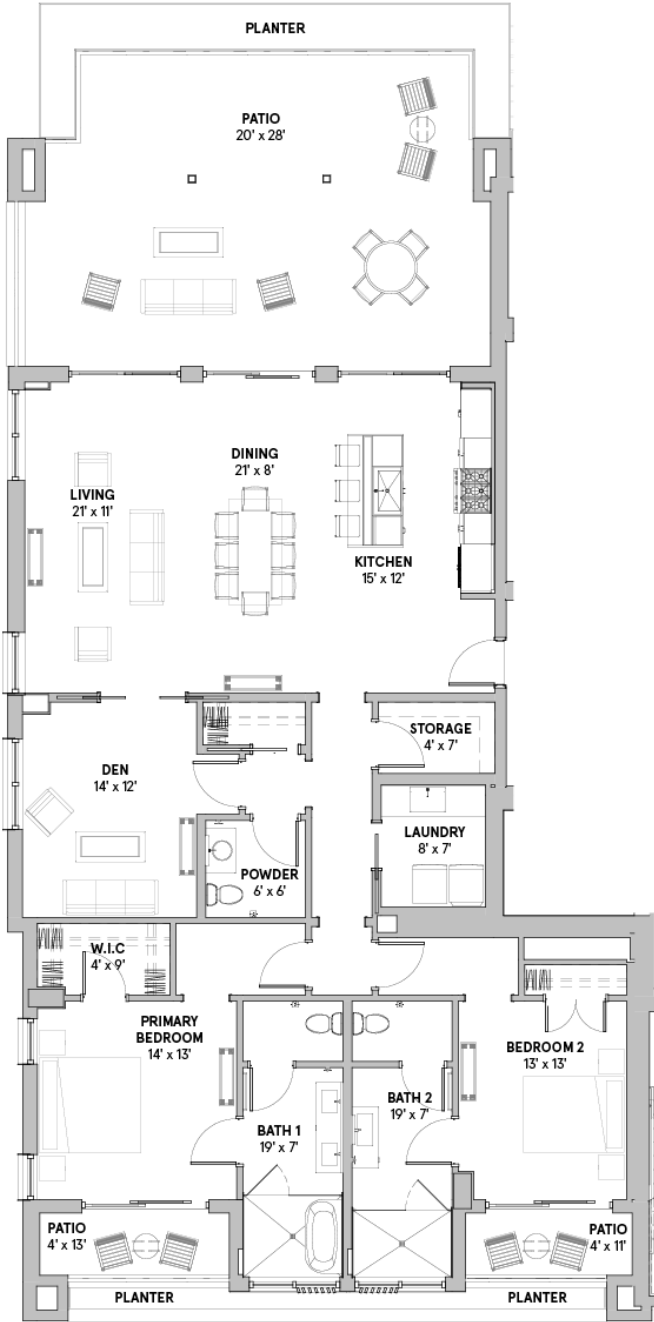

# THE ELDERBERRY | UNIT 4211

2 Bedroom, 2.5 Bath with Den  
2,069 sq. ft.

FLOOR 1