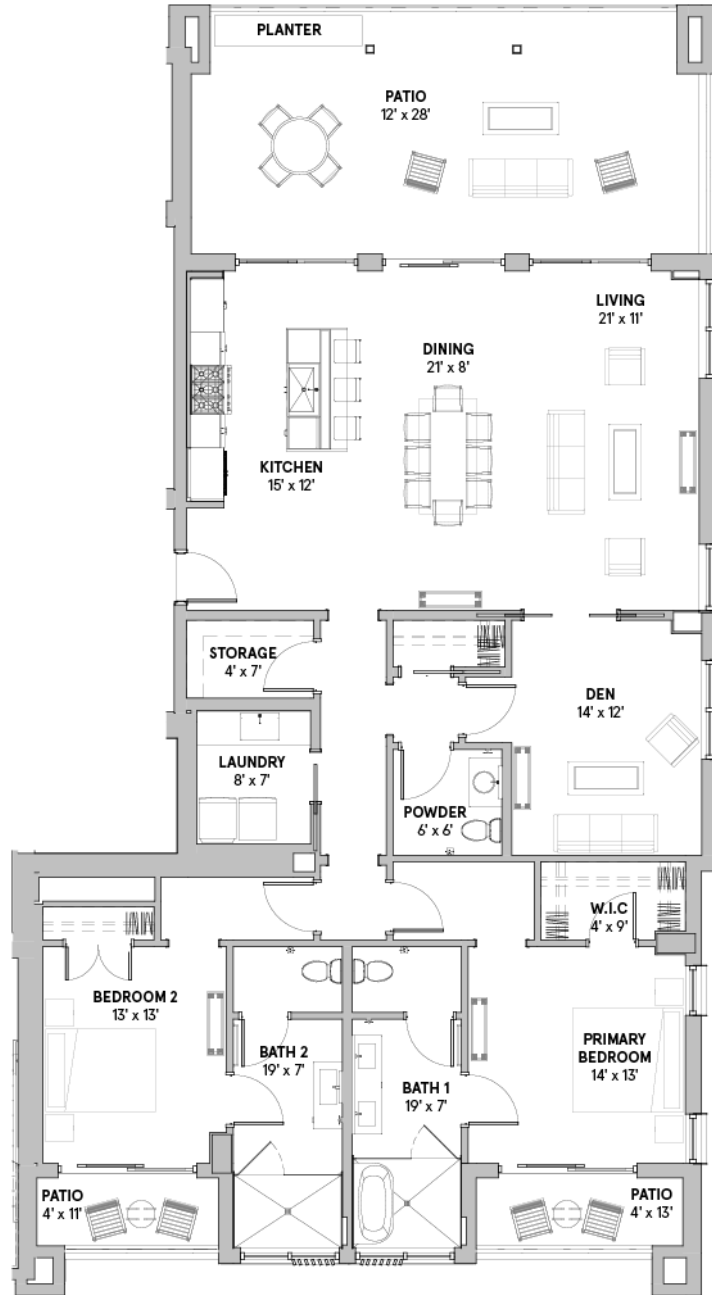

THE DOGWOOD | UNIT 4321

2 Bedroom, 2.5 Bath with Den
2,069 sq. ft.

FLOOR 2

This information has been provided to you by Kiawah Island Real Estate. All information is deemed reliable but not guaranteed. This is not an offer to sell or solicitation to buy real estate in any jurisdiction in which such an offer or solicitation is prohibited by applicable law or that requires prior approval or registration. Prices, plans, improvements, facilities and availability are subject to change without notice. Improvements, facilities, and programs may be in formative stages and cannot be guaranteed. Use of recreational facilities and amenities may require Club Membership. All illustrations are artist renderings only and may differ from completed improvements. They are conceptual in nature and subject to change without notice. No guarantee, warranty, or representation is made as to the accuracy and/or completeness of the renderings.