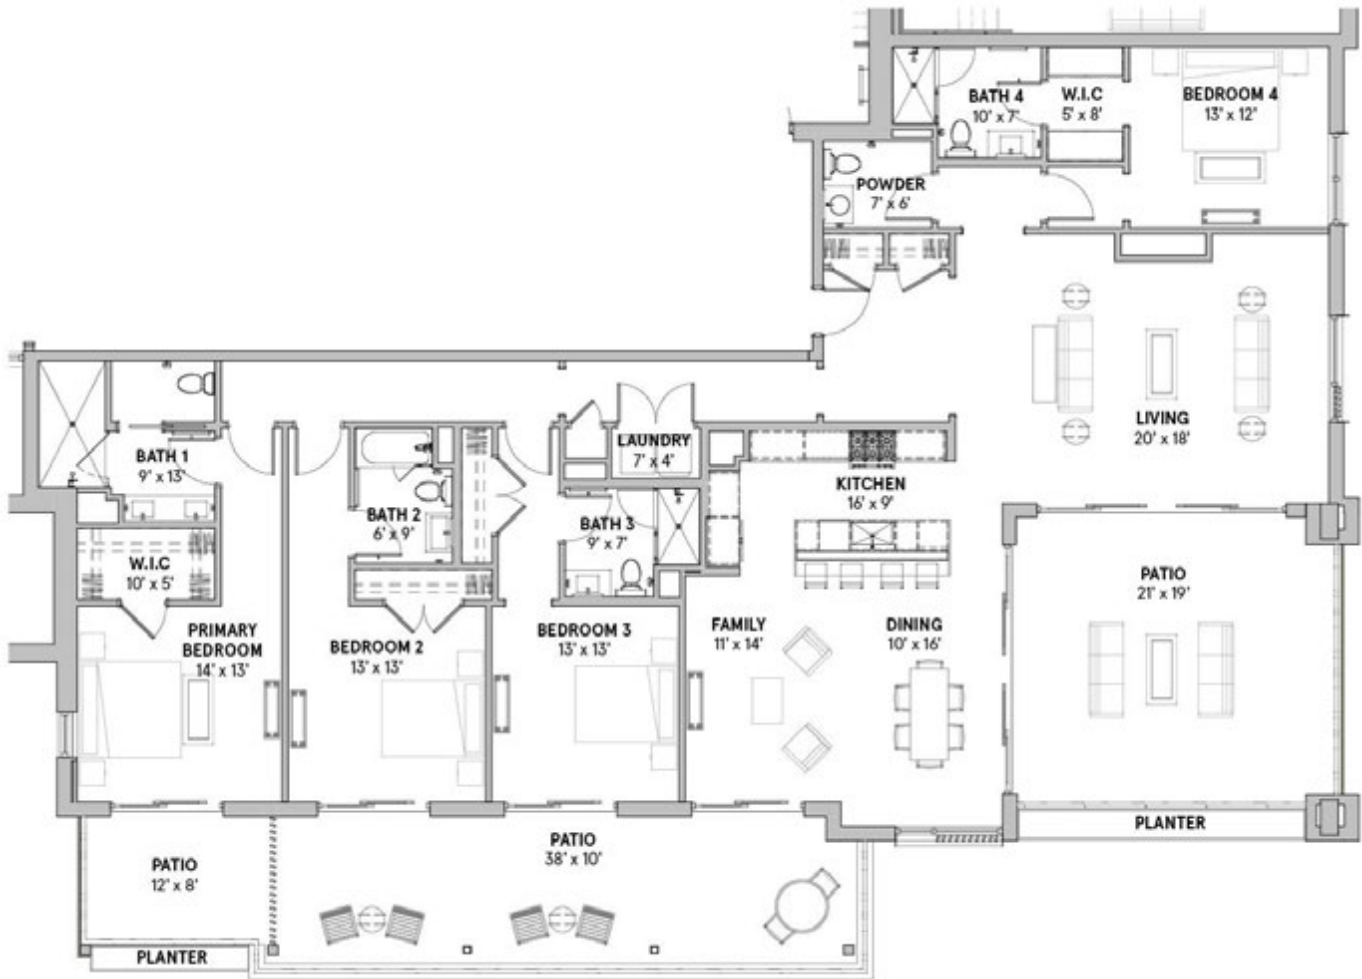

THE BEAUTYBERRY | UNIT 1243

FLOOR PLAN B

4 Bedroom, 4.5 Bath
2,904 sq. ft.

FLOOR 4

Shown above is a standard-compliant unit, which is available upon request. In the absence of such a request, an ADA-compliant unit will be provided for this residence.