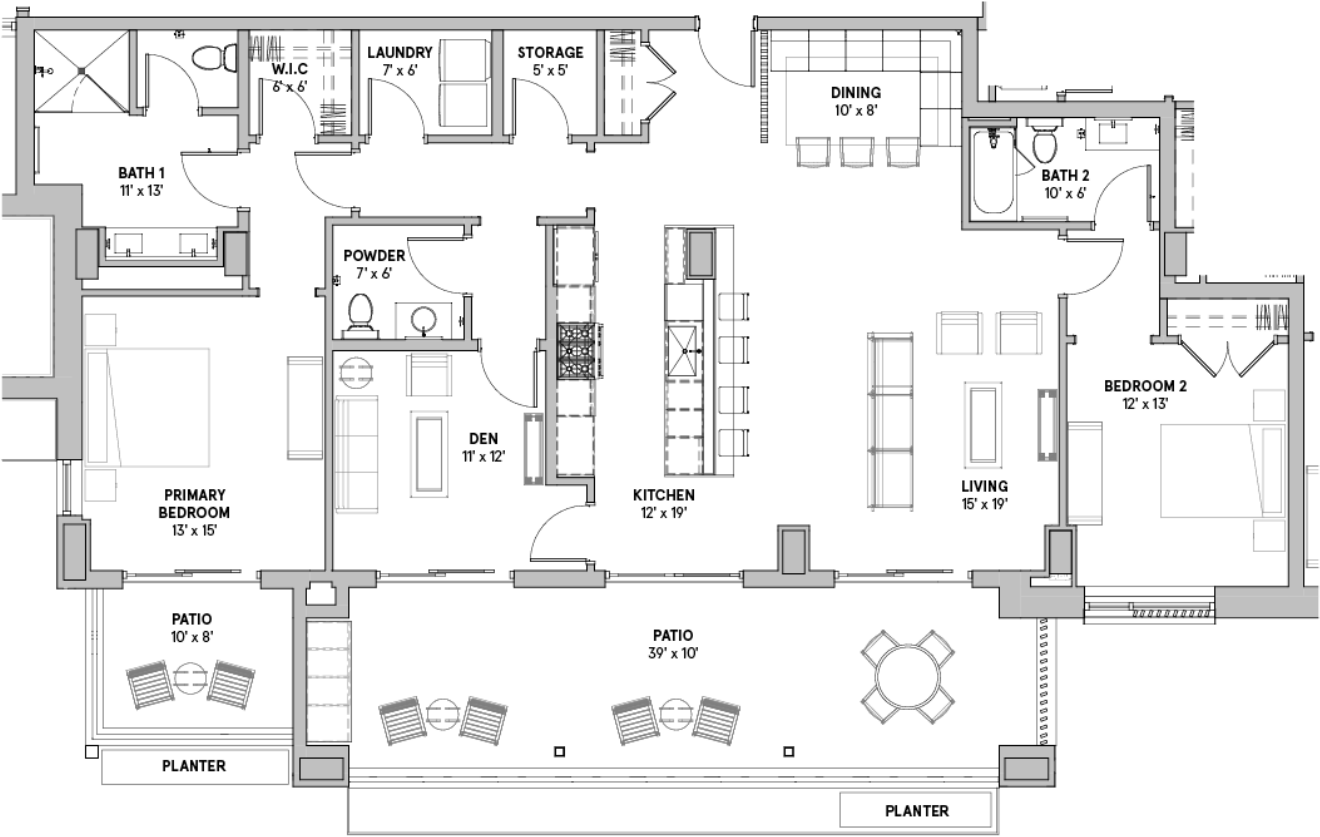

THE BEAUTYBERRY | UNIT 1237

2 Bedroom, 2.5 Bath with Den
1,932 sq. ft.

FLOOR 3