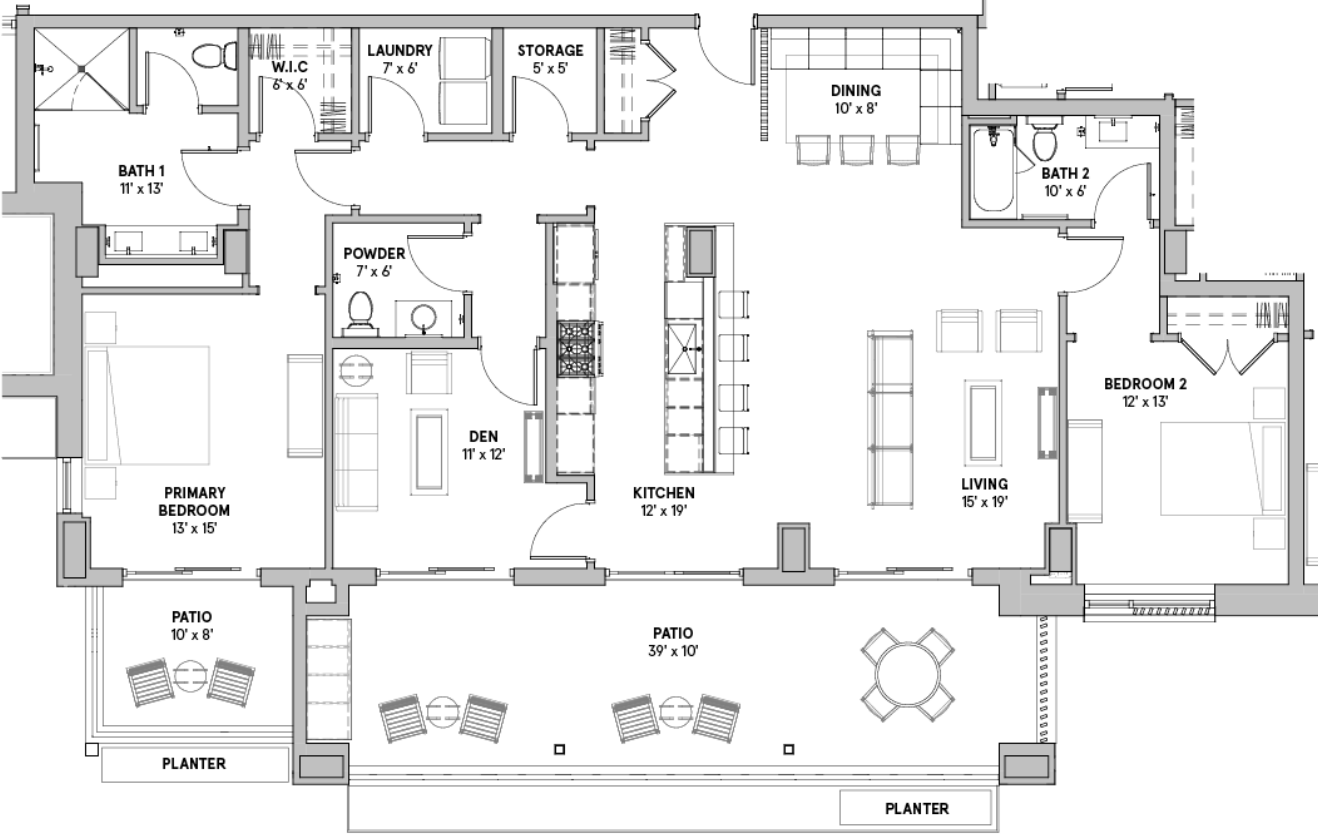

THE BEAUTYBERRY | UNIT 1227

2 Bedroom, 2.5 Bath with Den
1,932 sq. ft.

FLOOR 2