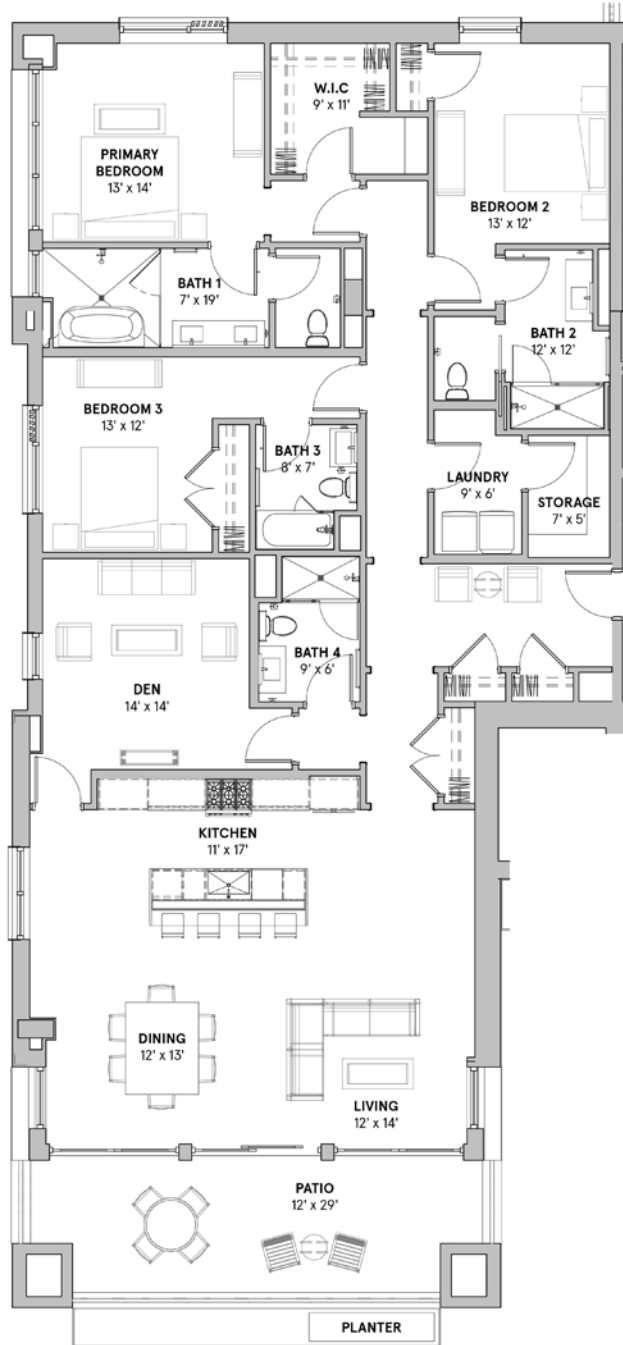

THE BEAUTYBERRY | UNIT 1221

3 Bedroom, 4 Bath with Den
2,626 sq. ft.

FLOOR 2