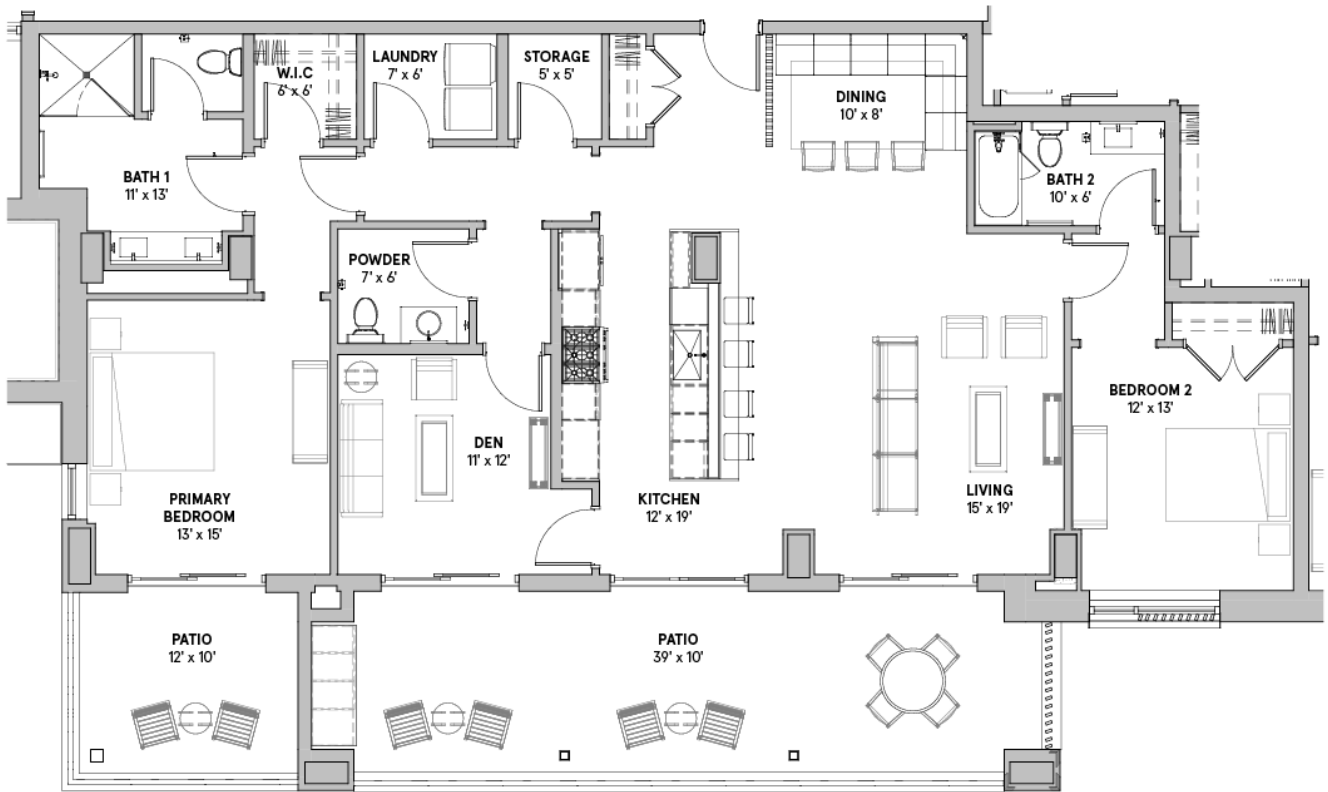

THE BEAUTYBERRY | UNIT 1217

2 Bedroom, 2.5 Bath with Den
1,932 sq. ft.

FLOOR 1