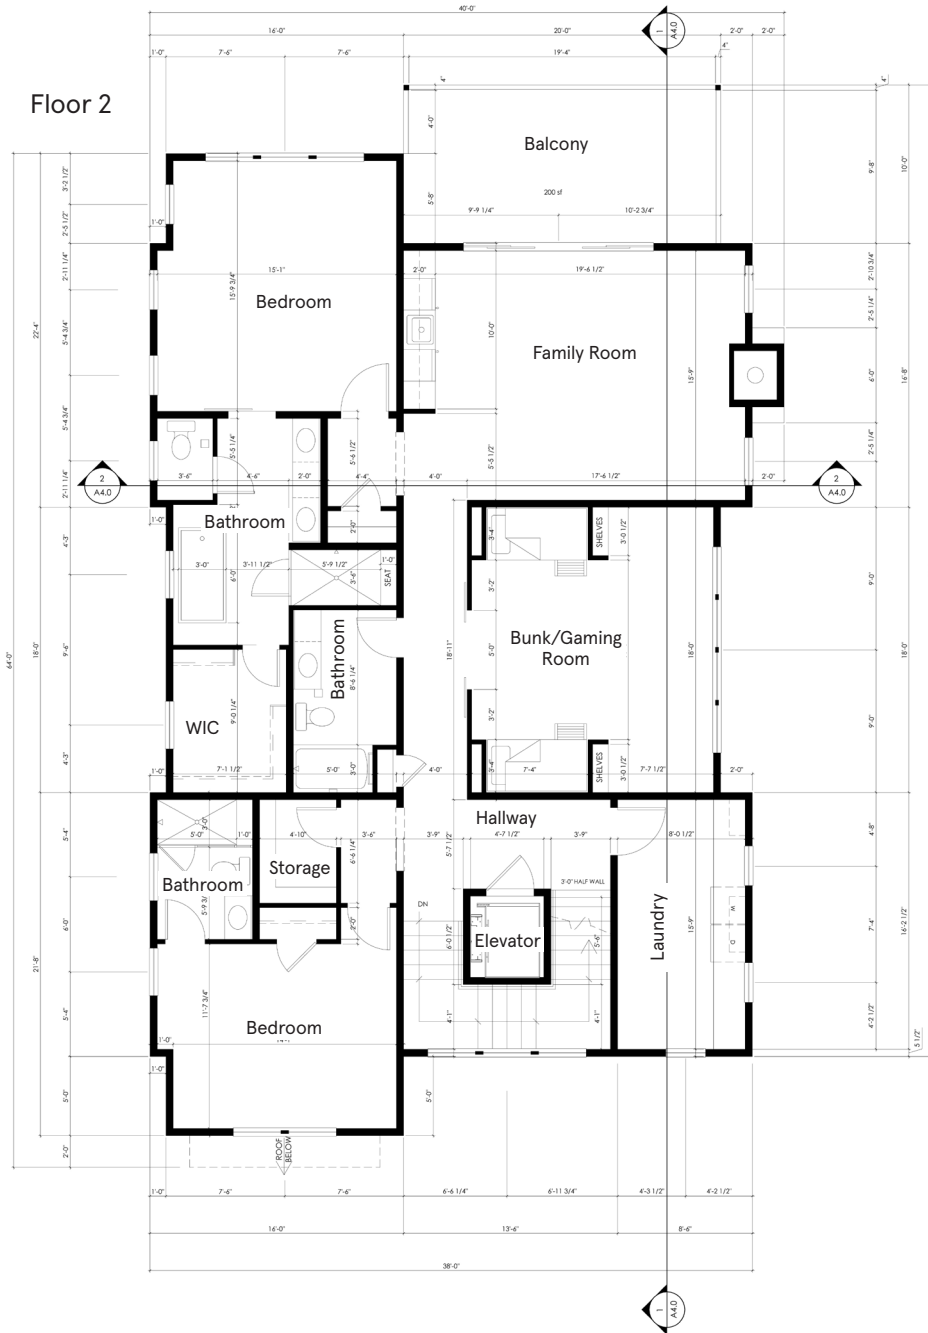

497 PETE DYE PLACE

Floor plans indicate approximate square footage and may vary from actual design specifications. Information is deemed reliable but not guaranteed.

497 PETE DYE PLACE

Floor 1

Floor plans indicate approximate square footage and may vary from actual design specifications. Information is deemed reliable but not guaranteed.

497 PETE DYE PLACE

Floor plans indicate approximate square footage and may vary from actual design specifications. Information is deemed reliable but not guaranteed.