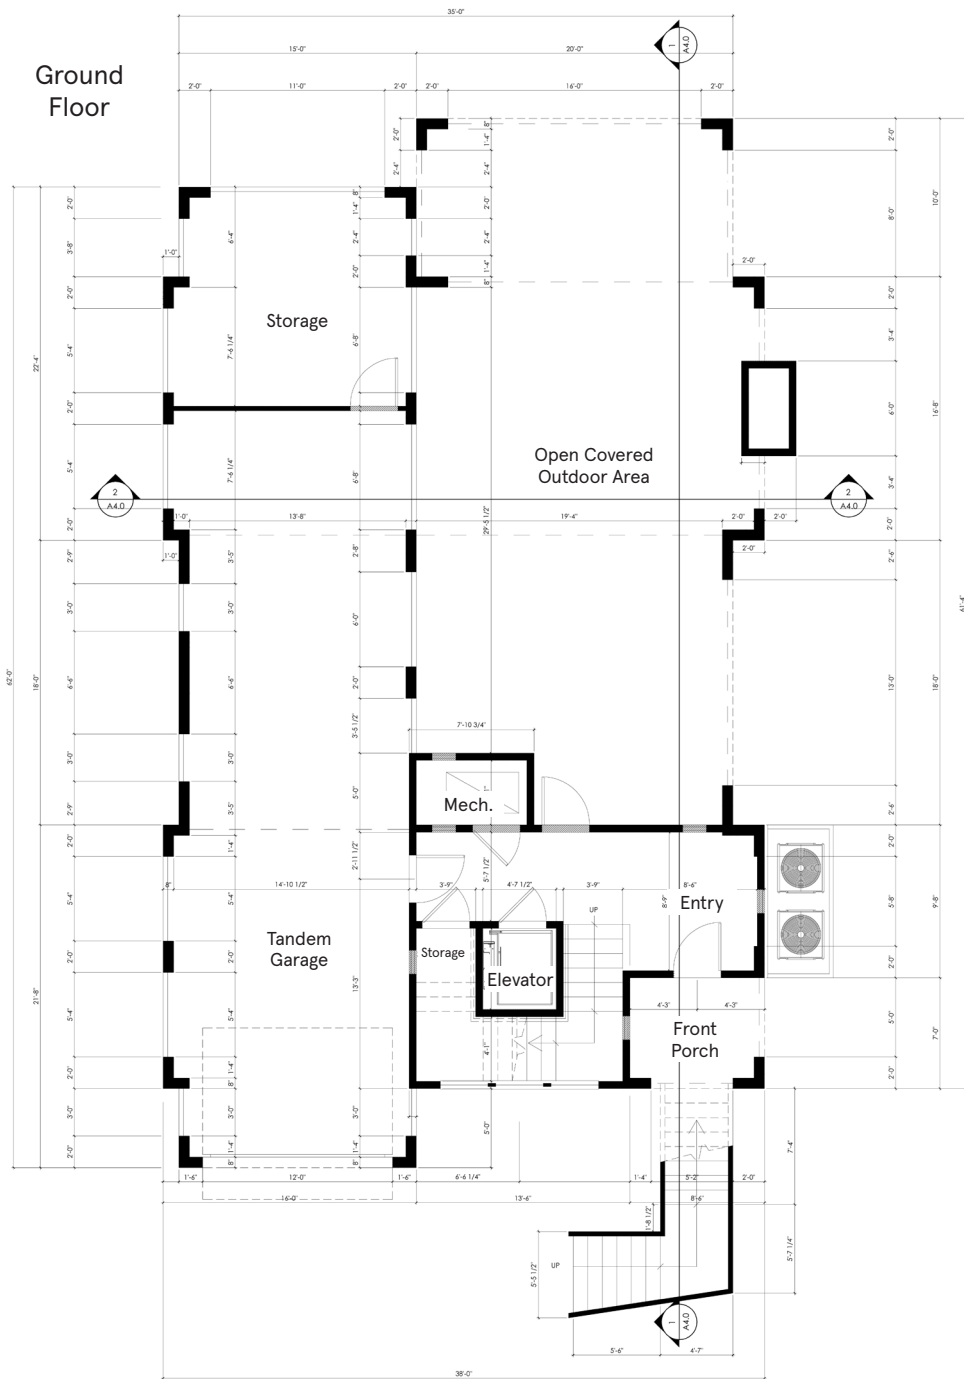

497 PETE DYE PLACE

Floor plans indicate approximate square footage and may vary from actual design specifications. Information is deemed reliable but not guaranteed.

497 PETE DYE PLACE

Floor 1

Floor plans indicate approximate square footage and may vary from actual design specifications. Information is deemed reliable but not guaranteed.

497 PETE DYE PLACE

Floor plans indicate approximate square footage and may vary from actual design specifications. Information is deemed reliable but not guaranteed.