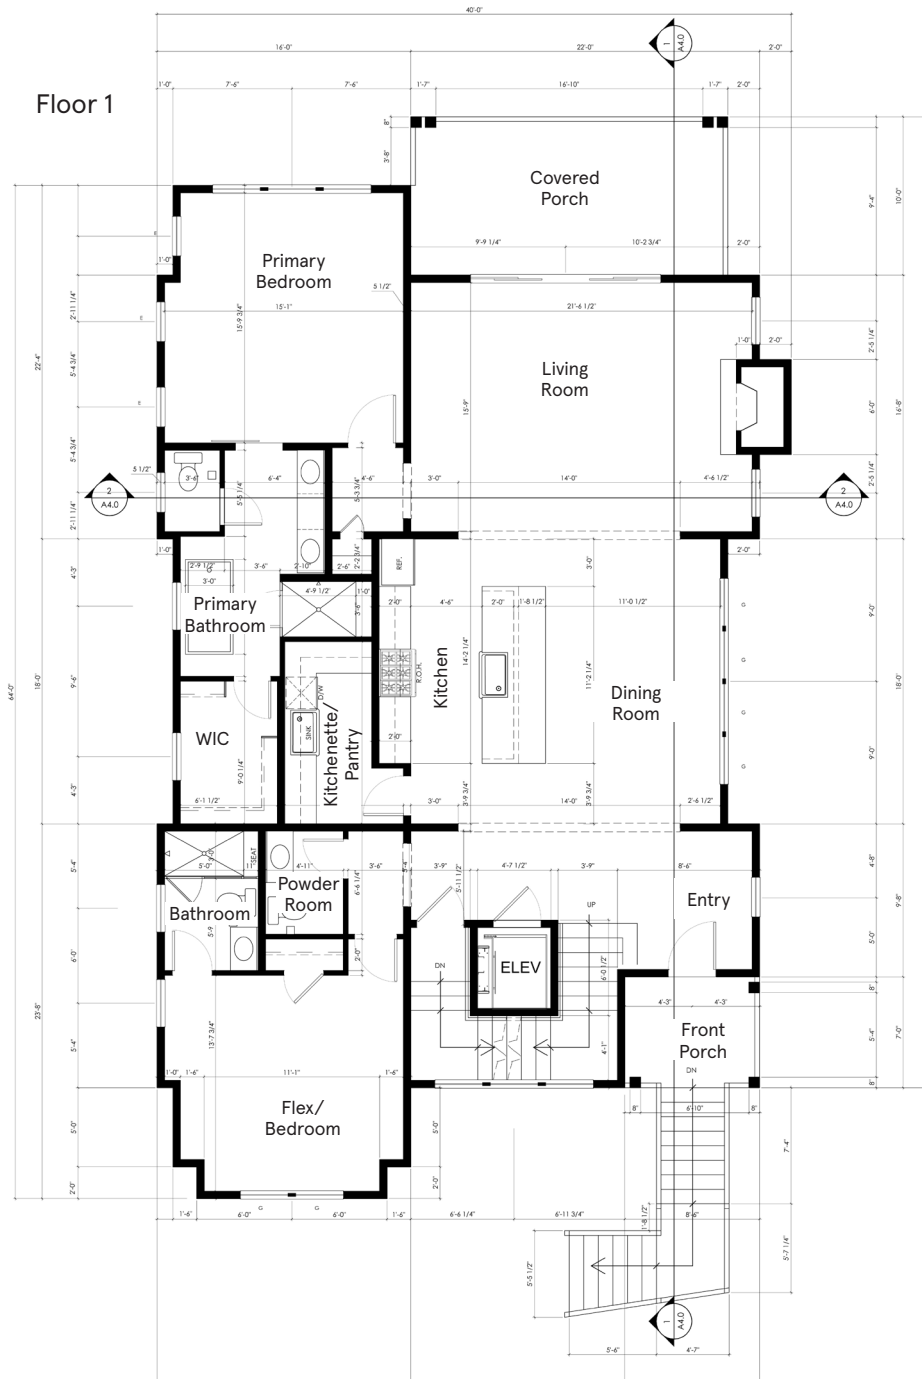

497 PETE DYE PLACE

Floor plans indicate approximate square footage and may vary from actual design specifications. Information is deemed reliable but not guaranteed.

497 PETE DYE PLACE

Floor 1

Floor plans indicate approximate square footage and may vary from actual design specifications. Information is deemed reliable but not guaranteed.

497 PETE DYE PLACE

Floor plans indicate approximate square footage and may vary from actual design specifications. Information is deemed reliable but not guaranteed.