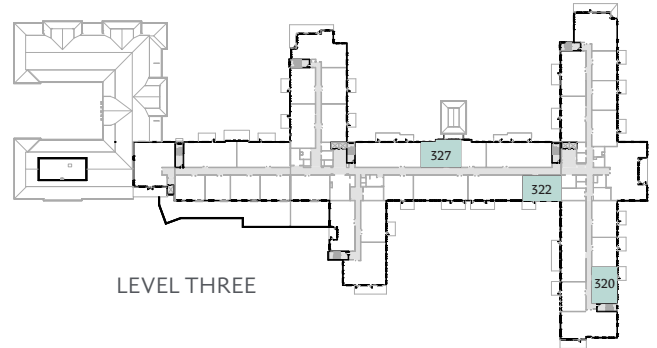

THE BLUESTAR

2 BEDROOM, 2 BATH | 1,288 Square Feet

UNIT NUMBERS:

3rd Floor: 320, 322, 327

2nd Floor: 220, 222

1st Floor: 120