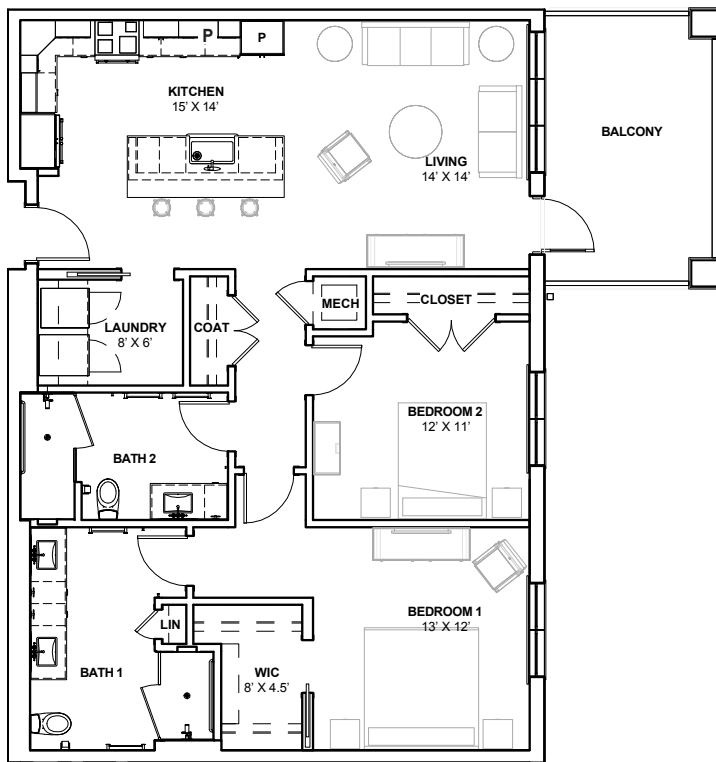

THE BLUESTAR

2 BEDROOM, 2 BATH | 1,288 Square Feet

UNIT NUMBERS:

3rd Floor: 320, 322, 327

2nd Floor: 220, 222

1st Floor: 120