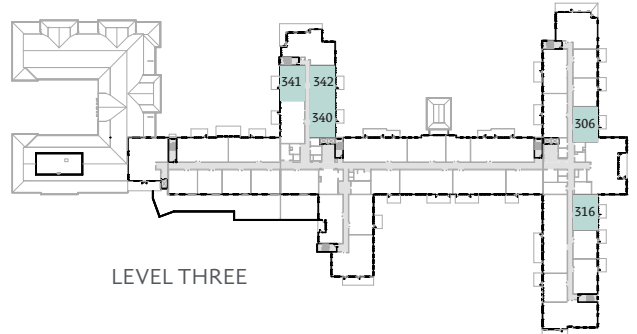

THE IRIS

2 BEDROOM, 2 BATH | 1,283 Square Feet

UNIT NUMBERS:

3rd Floor: 306, 316, 340, 341, 342

2nd Floor: 206, 216, 240, 241, 242

1st Floor: 106, 116, 140, 141, 142