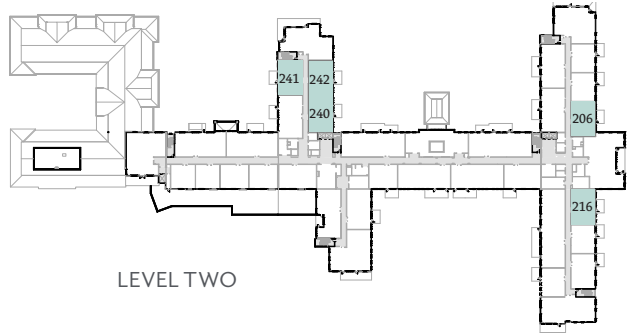

THE IRIS

2 BEDROOM, 2 BATH | 1,283 Square Feet

UNIT NUMBERS:

3rd Floor: 306, 316, 340, 341, 342

2nd Floor: 206, 216, 240, 241, 242

1st Floor: 106, 116, 140, 141, 142