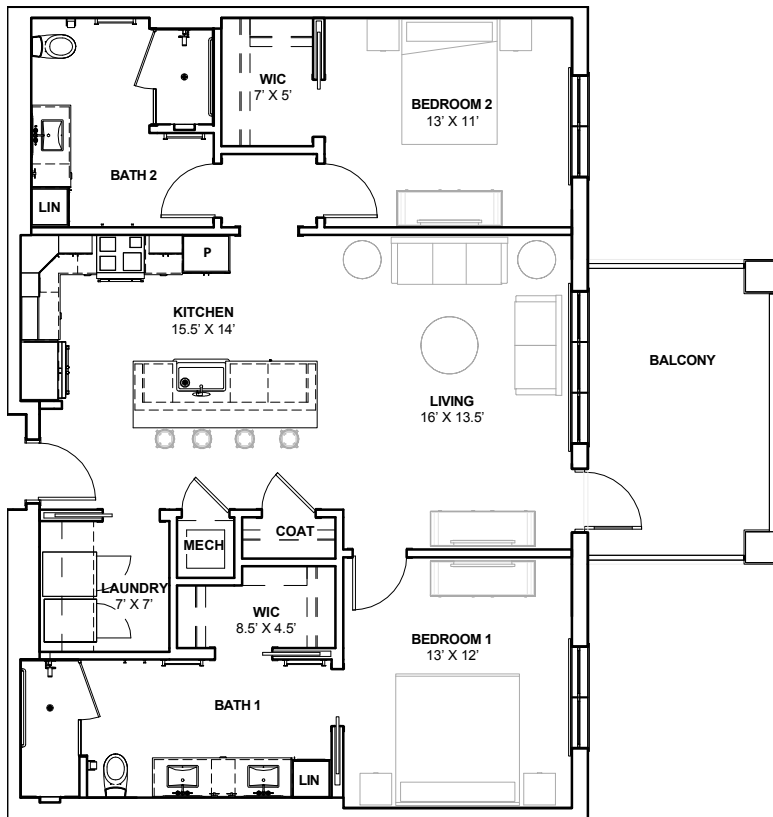

THE IRIS

2 BEDROOM, 2 BATH | 1,283 Square Feet

UNIT NUMBERS:

3rd Floor: 306, 316, 340, 341, 342

2nd Floor: 206, 216, 240, 241, 242

1st Floor: 106, 116, 140, 141, 142