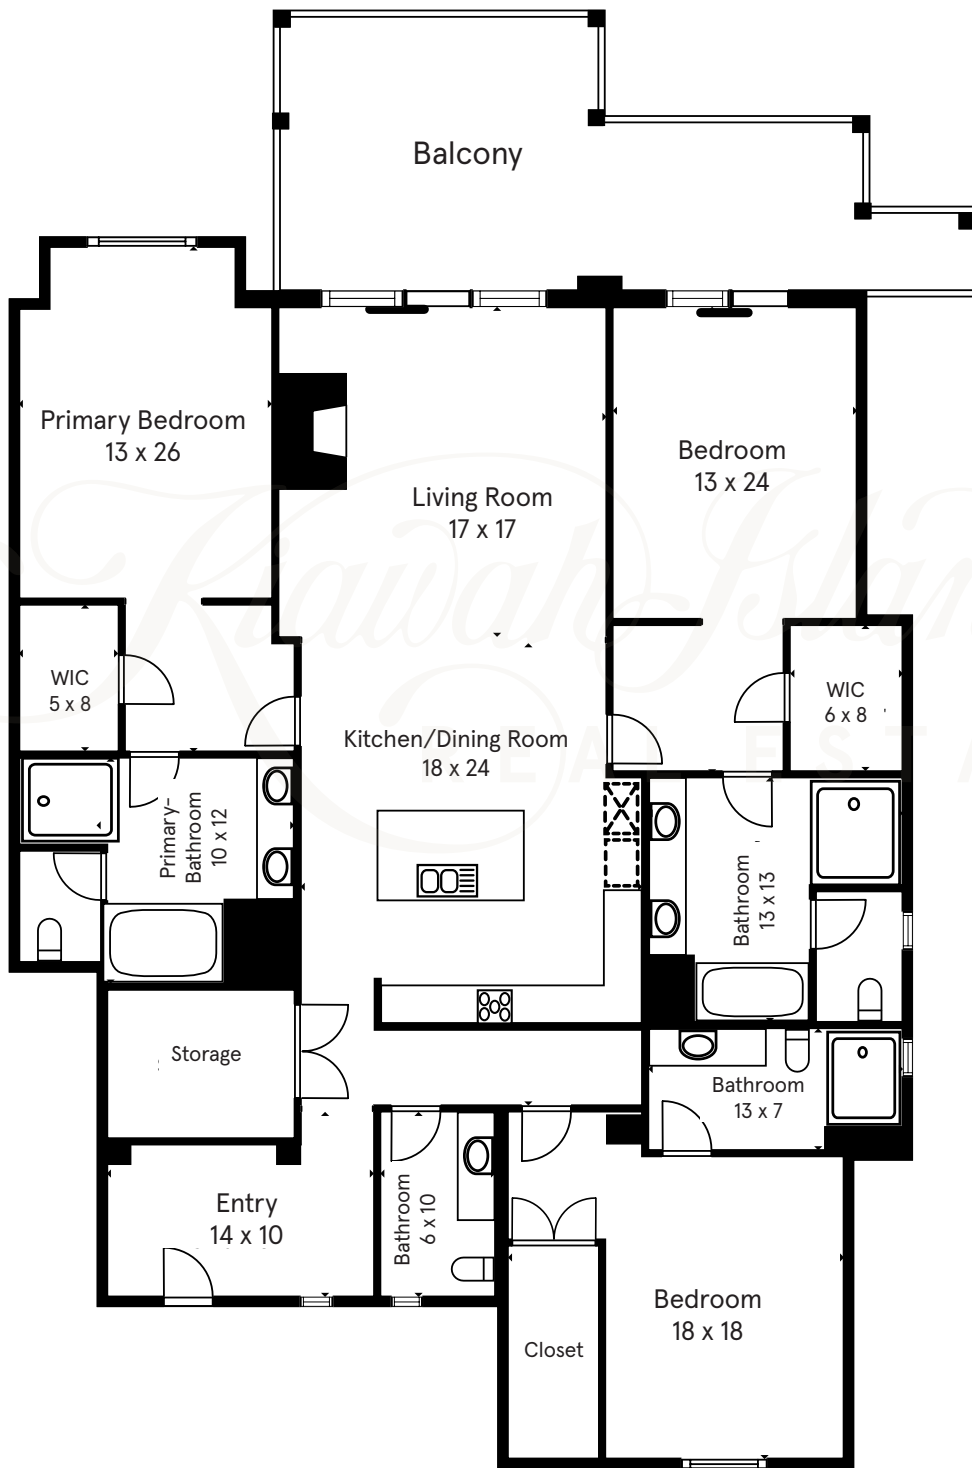

3000 SOUTHERN PINES LANE UNIT 332A

Floor plans indicate approximate square footage and may vary from actual design specifications. Information is deemed reliable but not guaranteed.