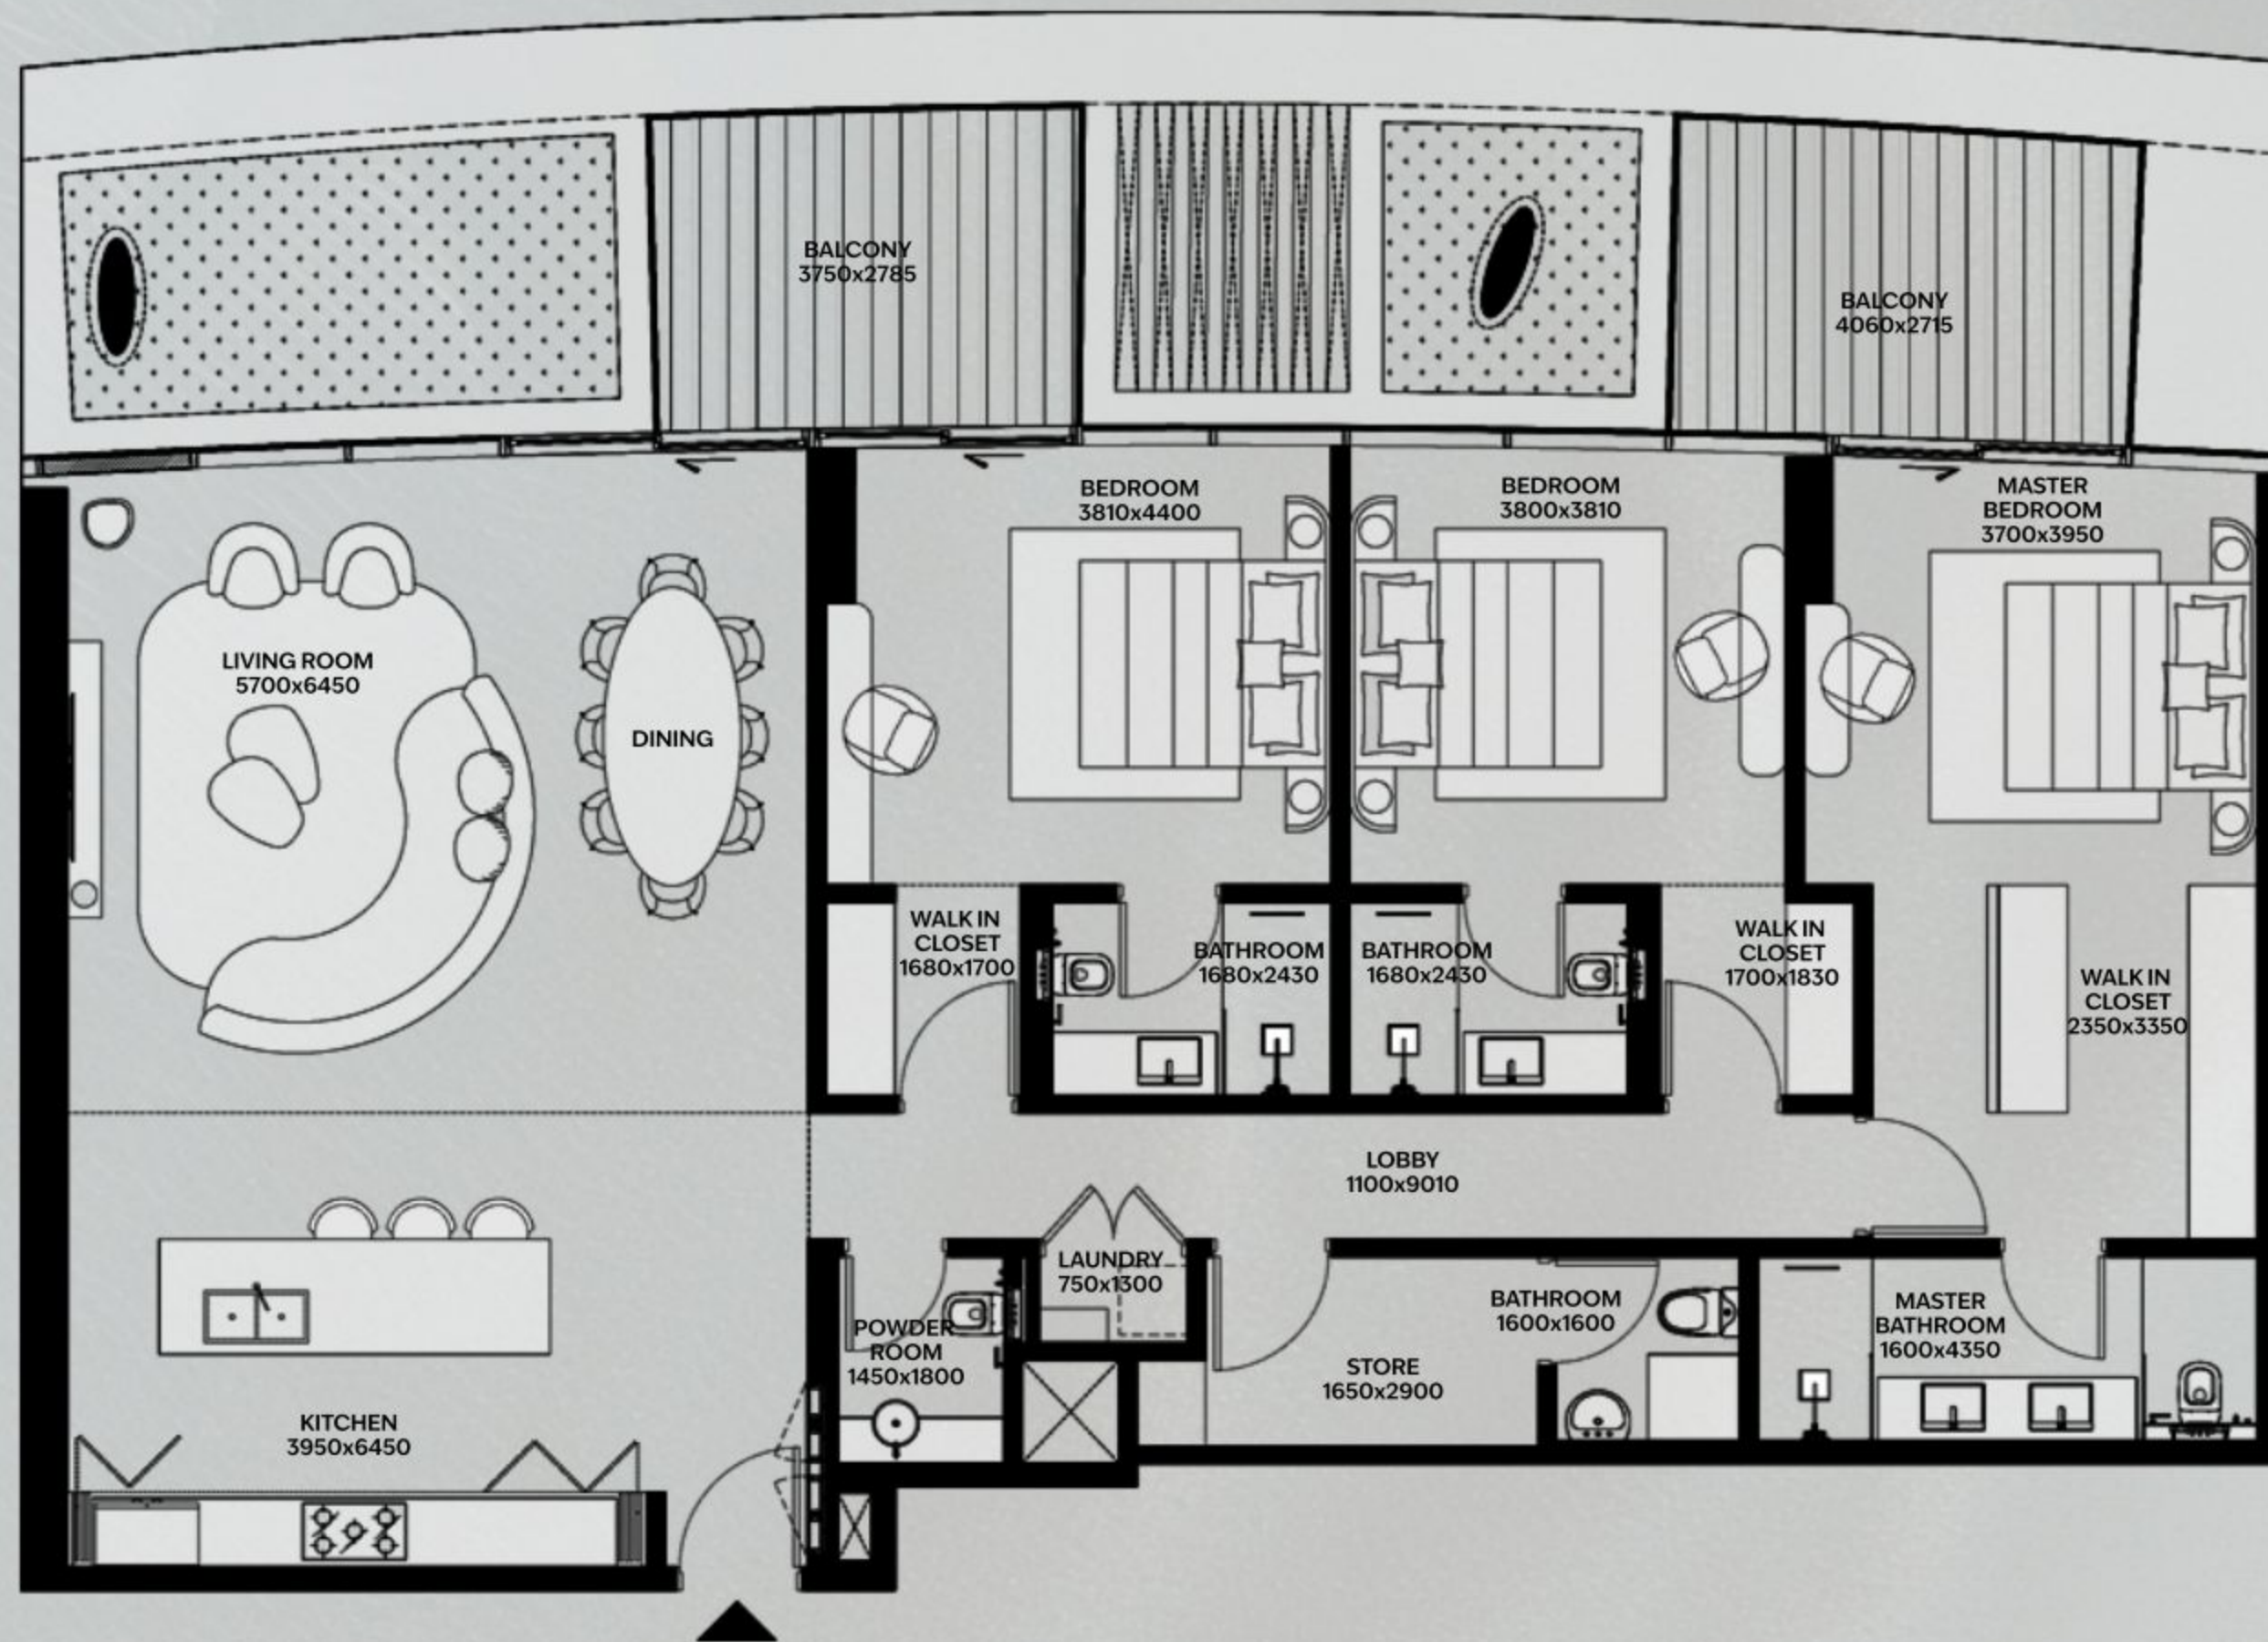

WHERE SEA FEELS LIKE HOME

3 Bedrooms

TYPE 3BD-06

Unit No : 601

	SQ.M.	SQ.FT.
NET AREA	178.66	1923
BALCONY AREA	21.79	235
TOTAL UNIT BUA	200.45	2158

KEYPLAN

KEYSECTION

Disclaimer: All dimensions are in imperial and metric and measured from finish to finish excluding construction tolerances. 2. All materials, dimensions, and drawings are approximate only. 3. Information is subject to change without notice, at developer's absolute discretion. 4. Actual area may vary from the stated area. 5. Drawings not to scale. 6. All images used are for illustrative purposes only and do not represent the actual size, features, specifications, fittings, and furnishings. 7. The developer reserves the right to make revisions / alterations, at its absolute discretion, without any liability whatsoever.