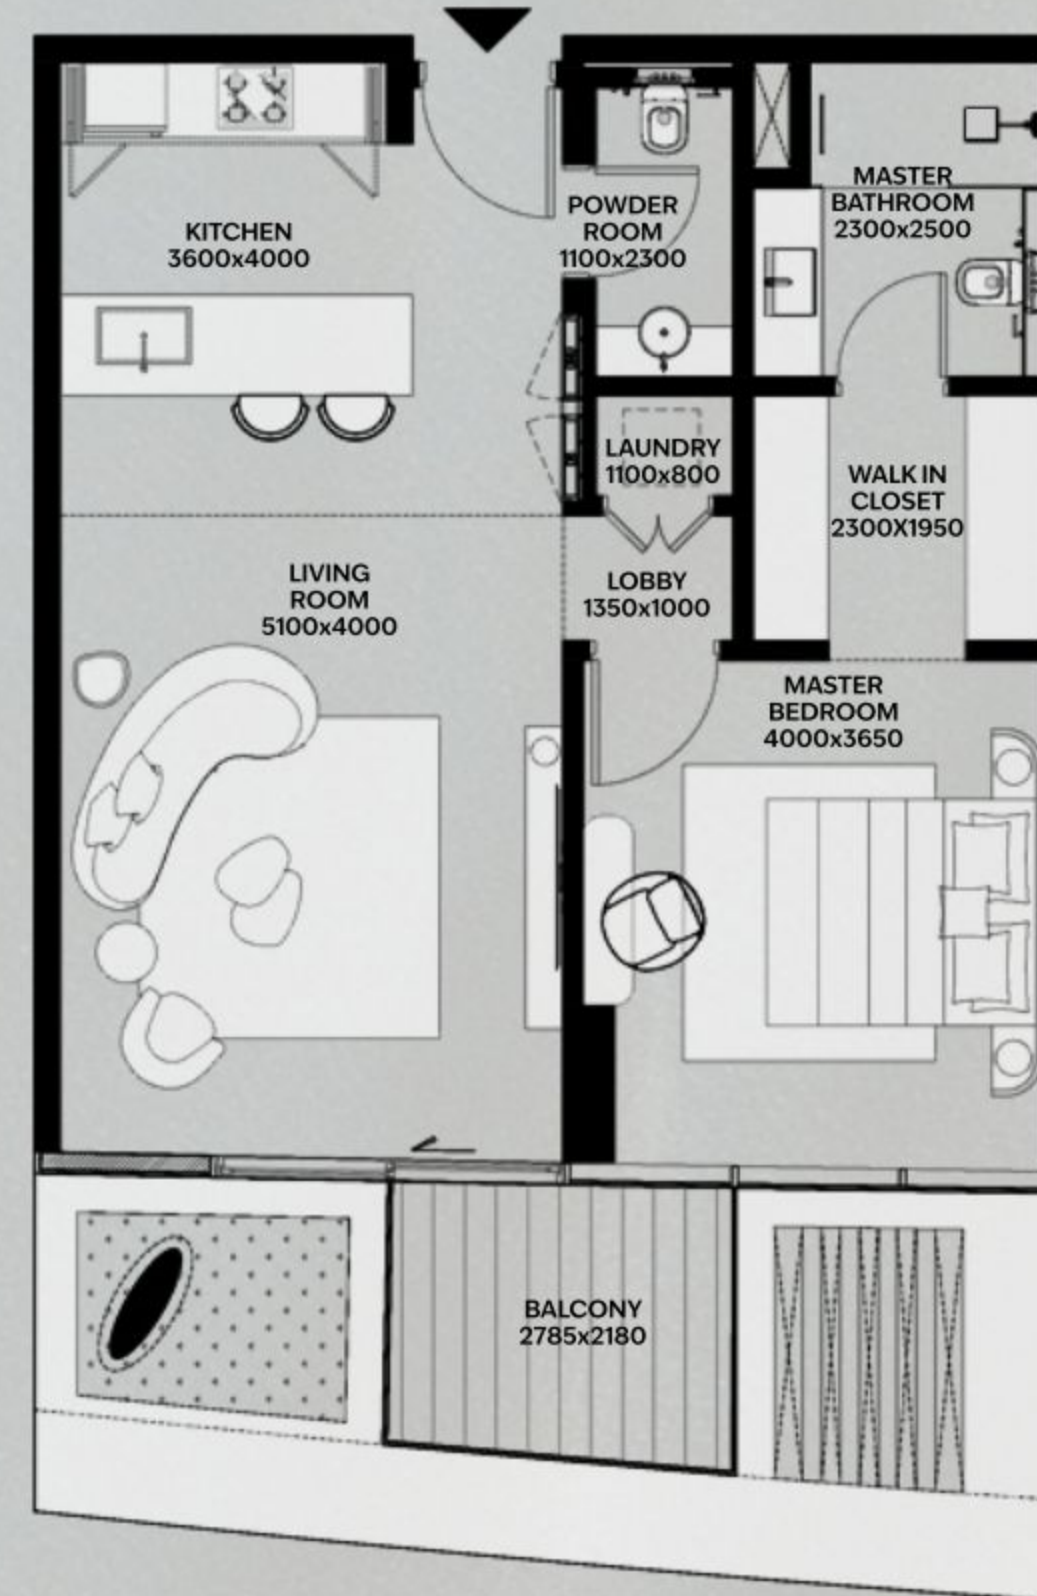

# 1 Bedroom

TYPE 1BD-02

Unit No : 205

	SQ.M.	SQ.FT.
NET AREA	71.00	764
BALCONY AREA	6.17	67
<b>TOTAL UNIT BUA</b>	<b>77.17</b>	<b>831</b>

KEYPLAN

KEYSECTION

Disclaimer: All dimensions are in imperial and metric and measured from finish to finish excluding construction tolerances. 2. All materials, dimensions, and drawings are approximate only. 3. Information is subject to change without notice, at developer's absolute discretion. 4. Actual area may vary from the stated area. 5. Drawings not to scale. 6. All images used are for illustrative purposes only and do not represent the actual size, features, specifications, fittings, and furnishings. 7. The developer reserves the right to make revisions / alterations, at its absolute discretion, without any liability whatsoever.