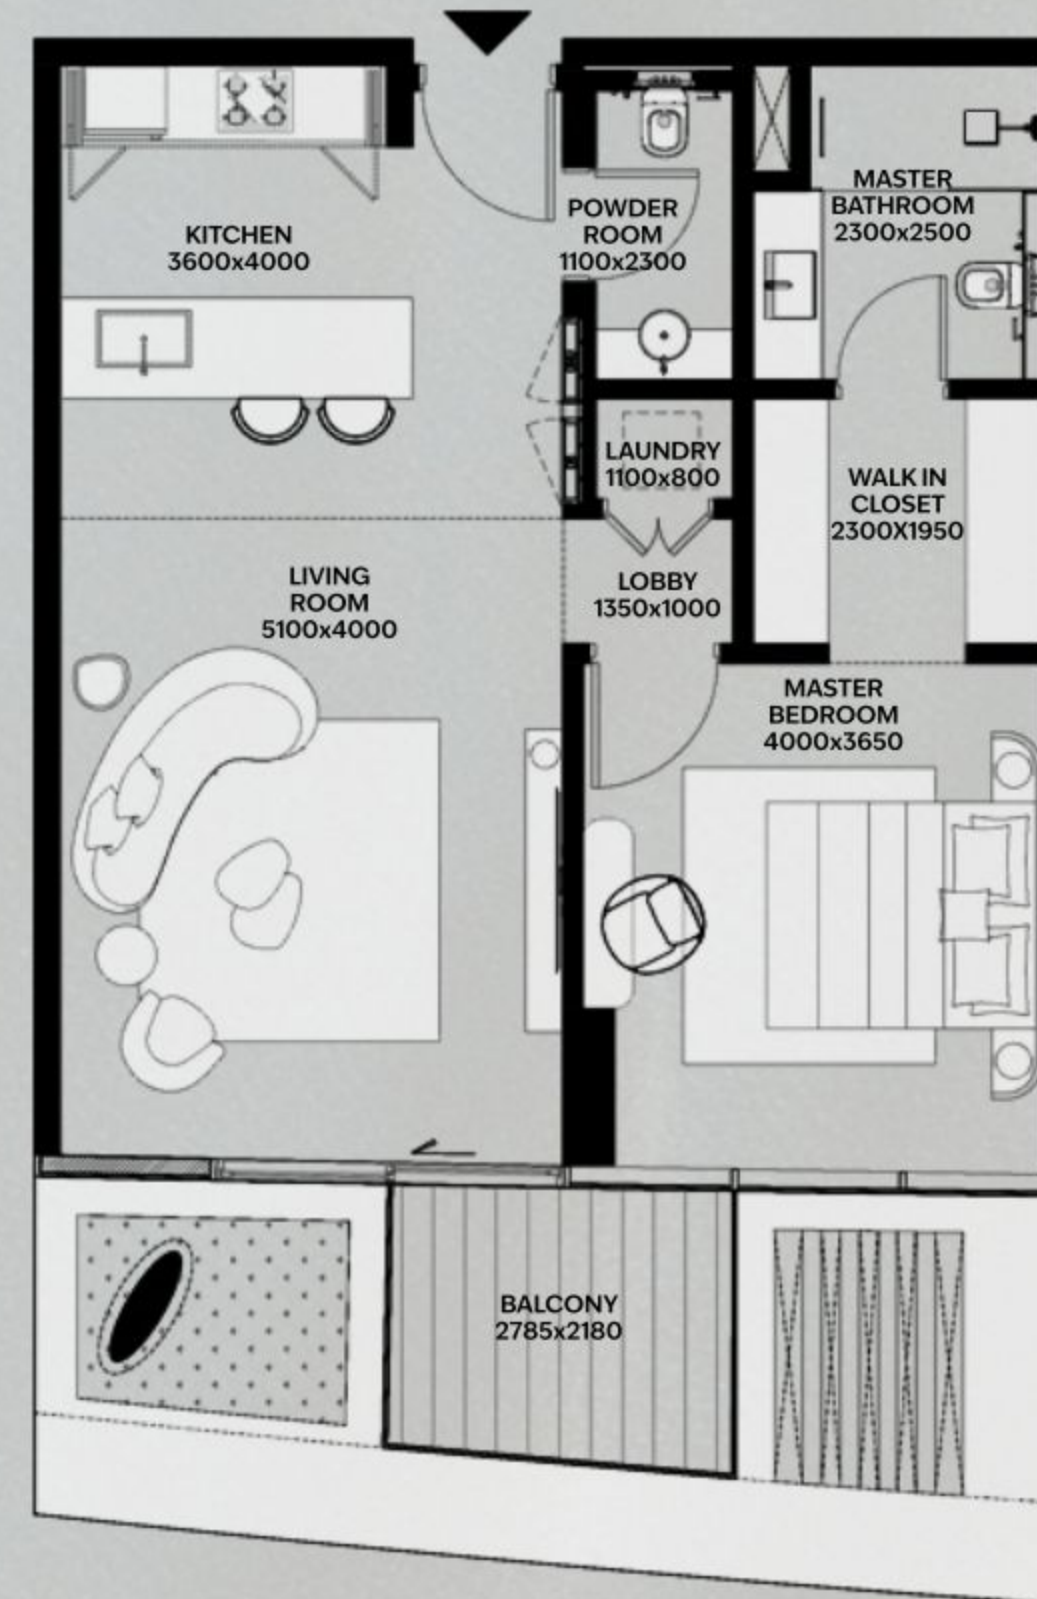

WHERE SEA FEELS LIKE HOME

1 Bedroom

TYPE 1BD-06

Unit No : 605

	SQ.M.	SQ.FT.
NET AREA	71.00	764
BALCONY AREA	6.17	67
TOTAL UNIT BUA	77.17	831

KEYPLAN

KEYSECTION

Disclaimer: All dimensions are in imperial and metric and measured from finish to finish excluding construction tolerances. 2. All materials, dimensions, and drawings are approximate only. 3. Information is subject to change without notice, at developer's absolute discretion. 4. Actual area may vary from the stated area. 5. Drawings not to scale. 6. All images used are for illustrative purposes only and do not represent the actual size, features, specifications, fittings, and furnishings. 7. The developer reserves the right to make revisions / alterations, at its absolute discretion, without any liability whatsoever.