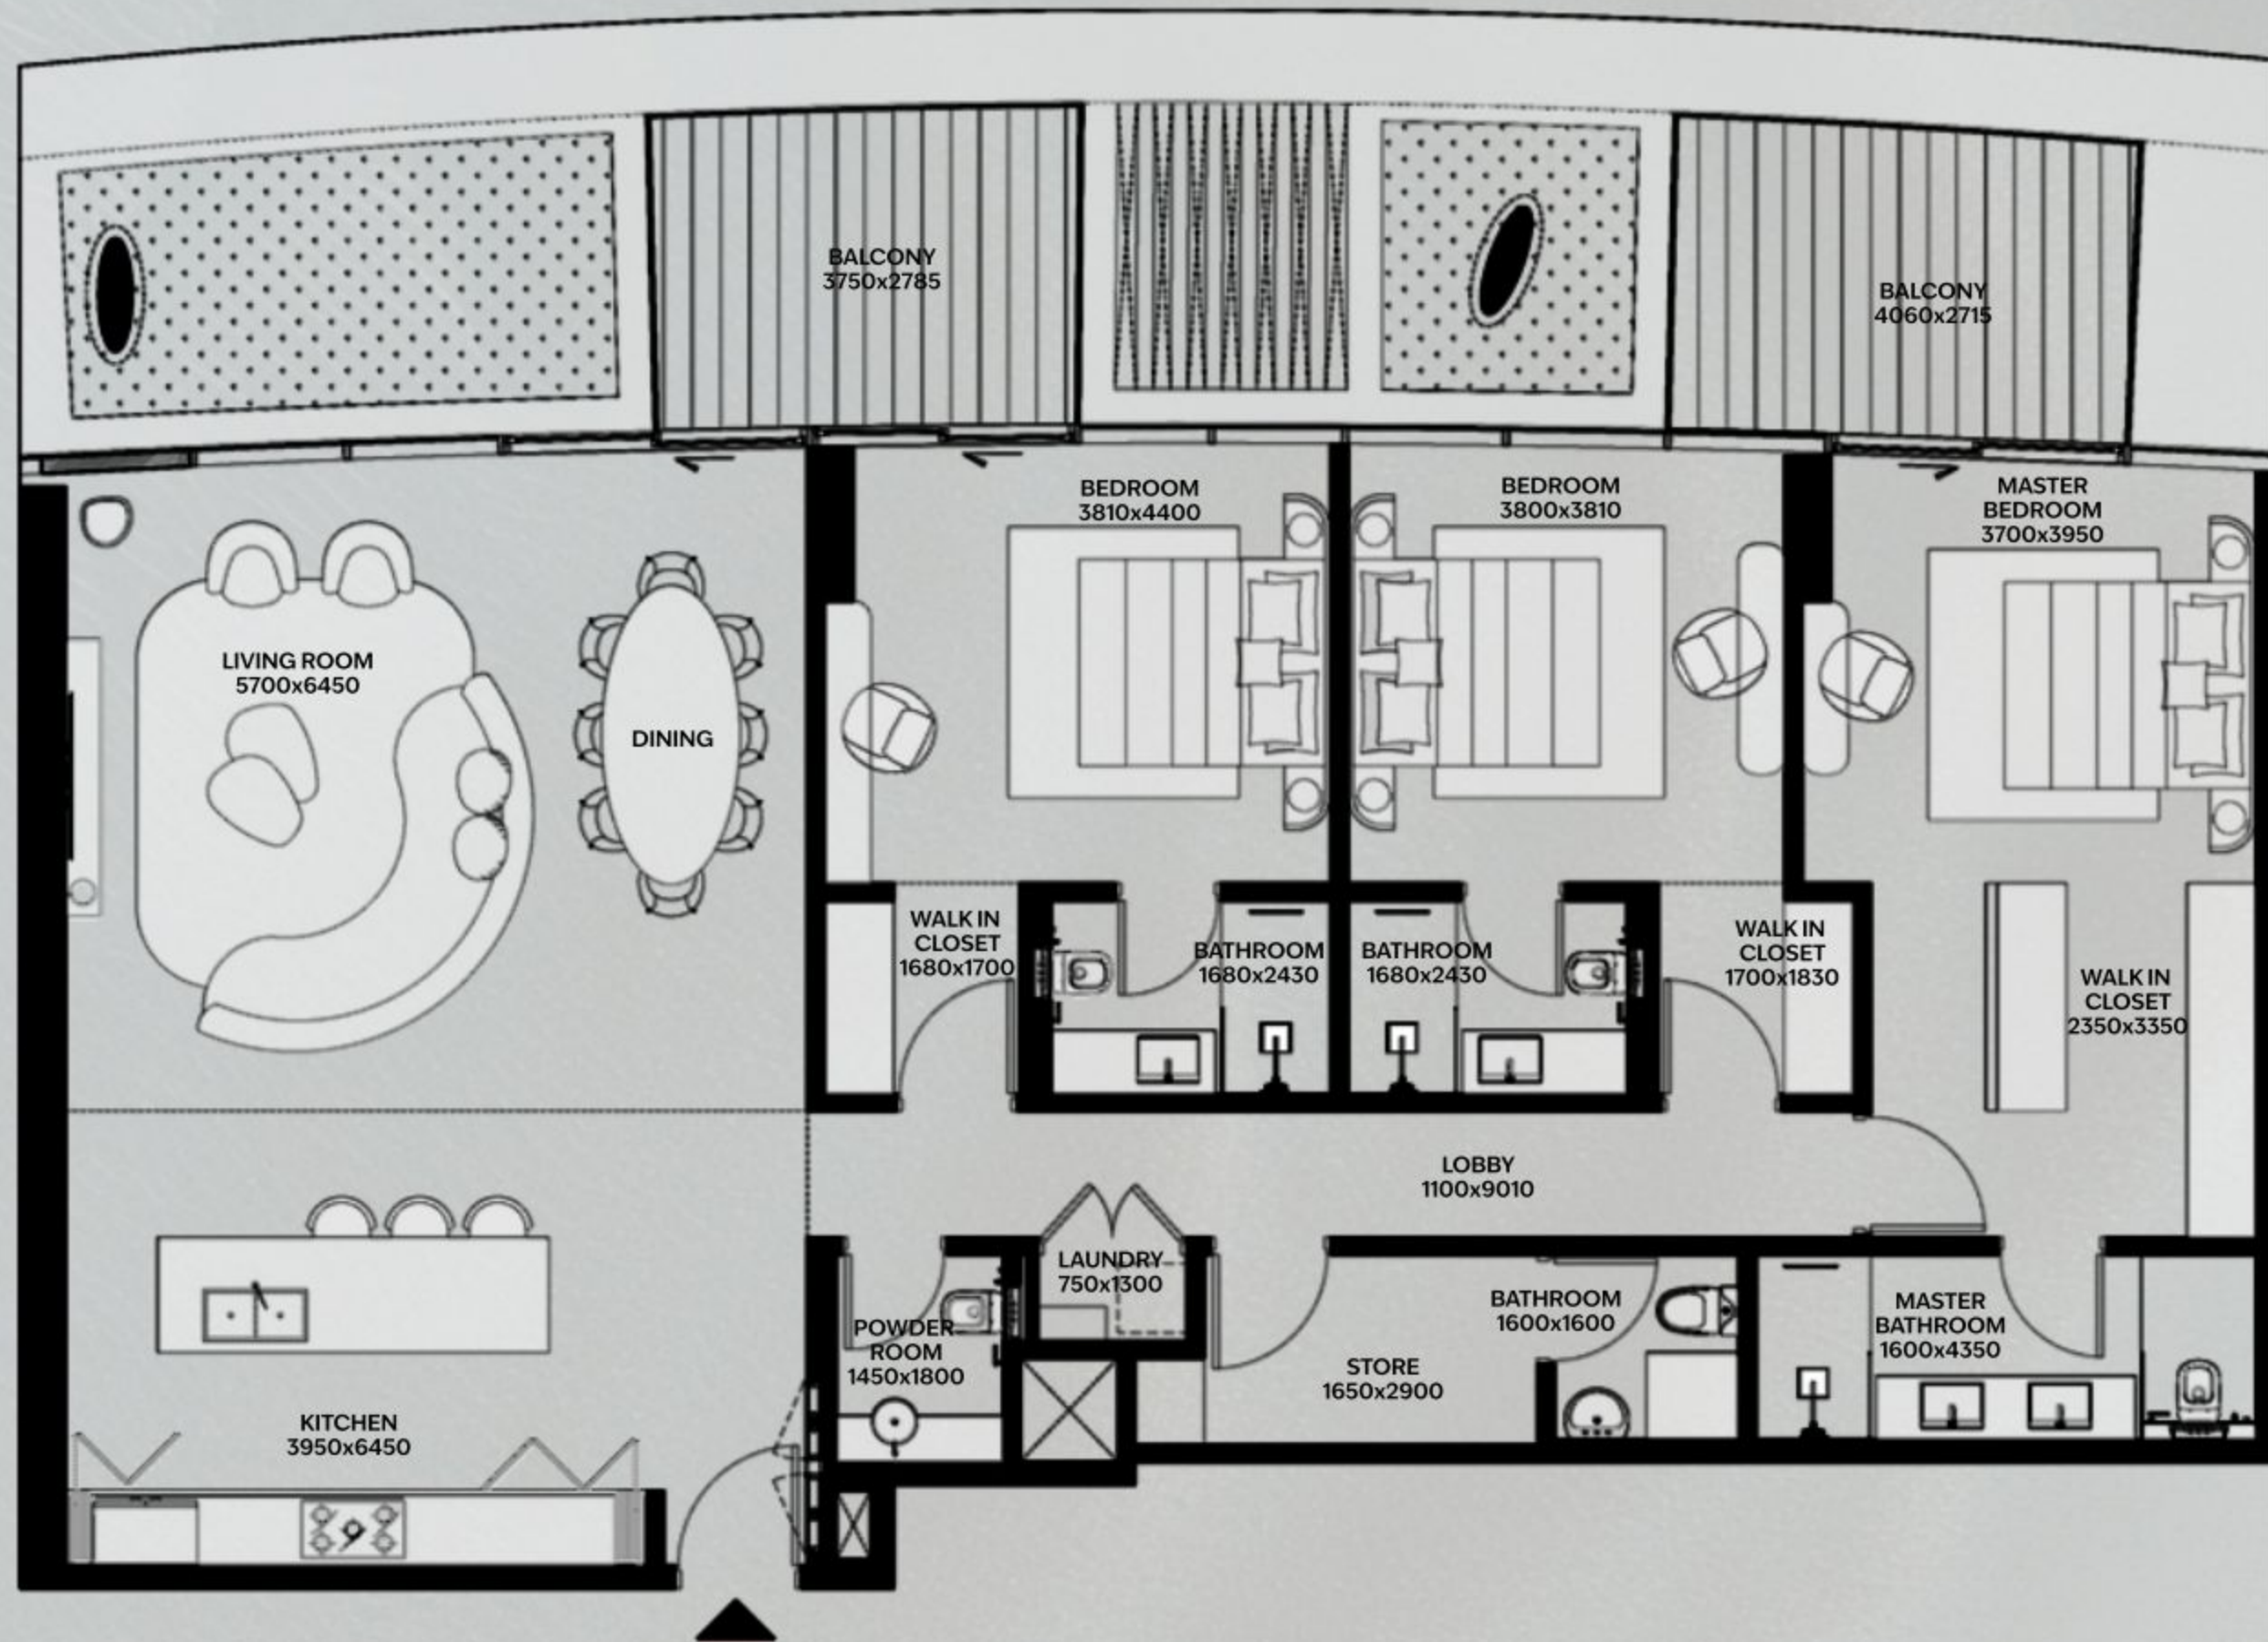

WHERE SEA FEELS LIKE HOME

3 Bedrooms

TYPE 3BD-02

Unit No : 201

	SQ.M.	SQ.FT.
NET AREA	178.66	1923
BALCONY AREA	21.79	235
TOTAL UNIT BUA	200.45	2158

KEYPLAN

KEYSECTION

Disclaimer: All dimensions are in imperial and metric and measured from finish to finish excluding construction tolerances. 2. All materials, dimensions, and drawings are approximate only. 3. Information is subject to change without notice, at developer's absolute discretion. 4. Actual area may vary from the stated area. 5. Drawings not to scale. 6. All images used are for illustrative purposes only and do not represent the actual size, features, specifications, fittings, and furnishings. 7. The developer reserves the right to make revisions / alterations, at its absolute discretion, without any liability whatsoever.