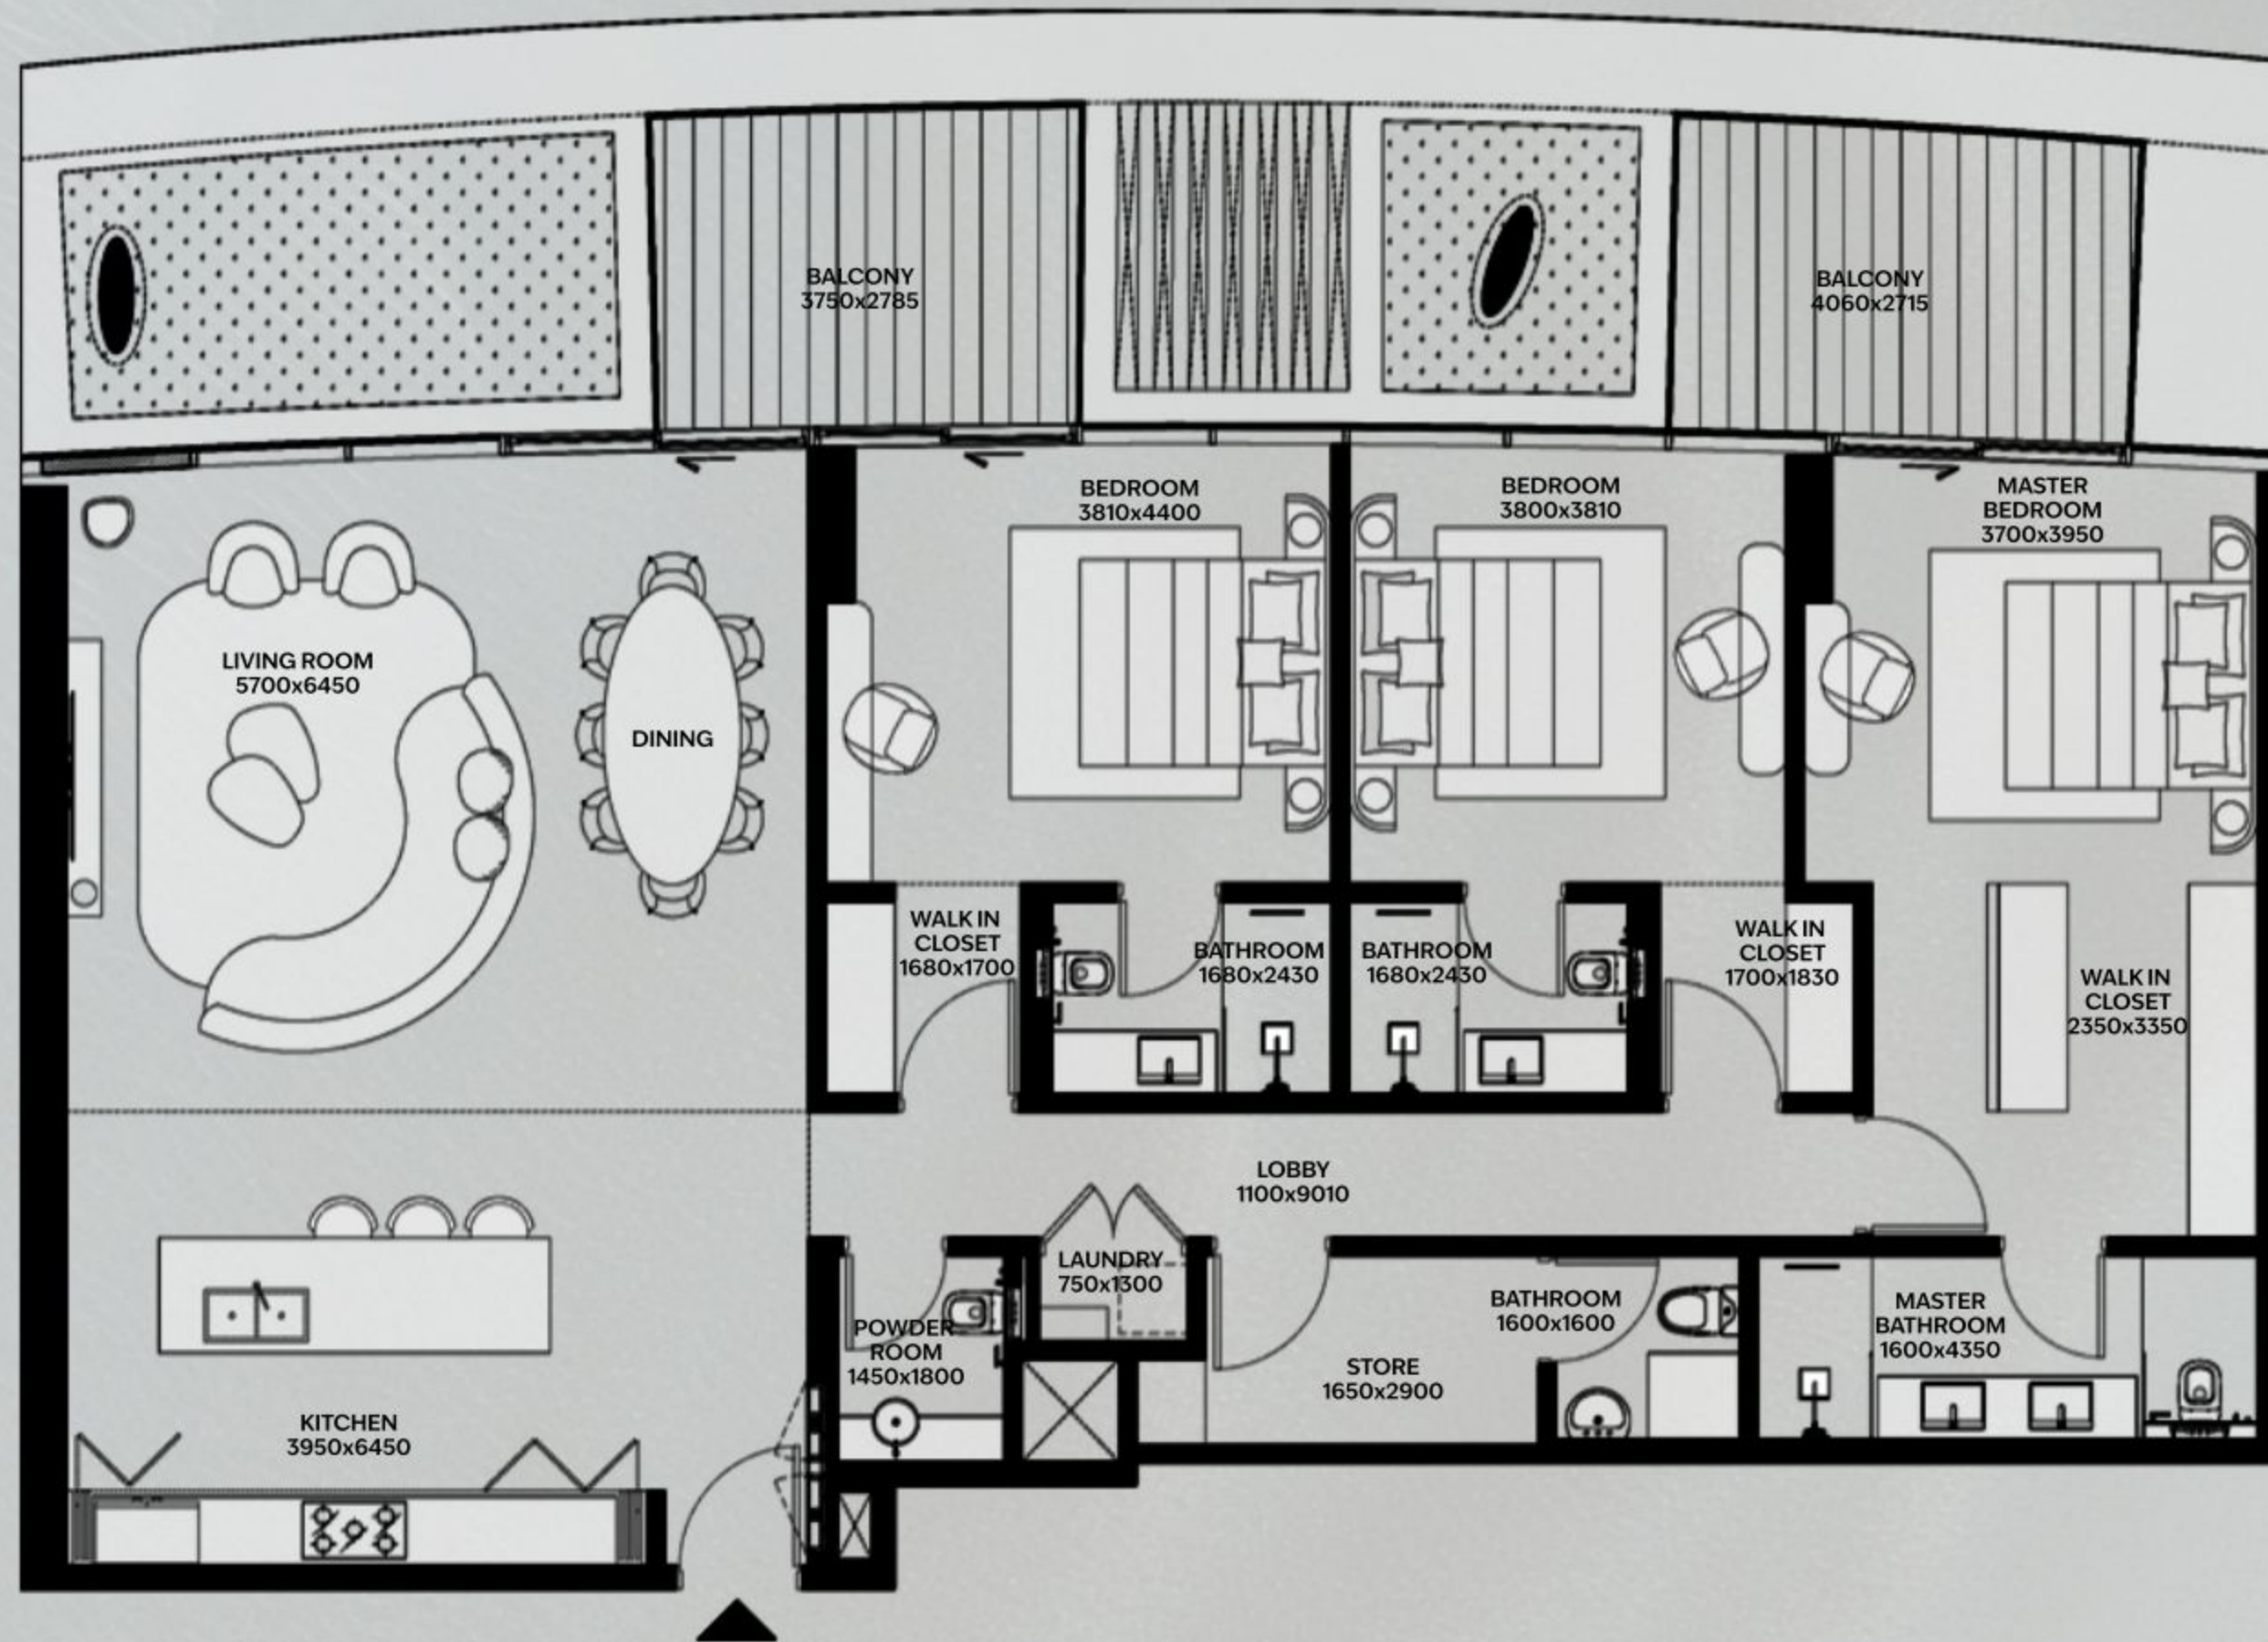

WHERE SEA FEELS LIKE HOME

3 Bedrooms

TYPE 3BD-04

Unit No : 401

	SQ.M.	SQ.FT.
NET AREA	178.66	1923
BALCONY AREA	21.79	235
TOTAL UNIT BUA	200.45	2158

KEYPLAN

KEYSECTION

Disclaimer: All dimensions are in imperial and metric and measured from finish to finish excluding construction tolerances. 2. All materials, dimensions, and drawings are approximate only. 3. Information is subject to change without notice, at developer's absolute discretion. 4. Actual area may vary from the stated area. 5. Drawings not to scale. 6. All images used are for illustrative purposes only and do not represent the actual size, features, specifications, fittings, and furnishings. 7. The developer reserves the right to make revisions / alterations, at its absolute discretion, without any liability whatsoever.