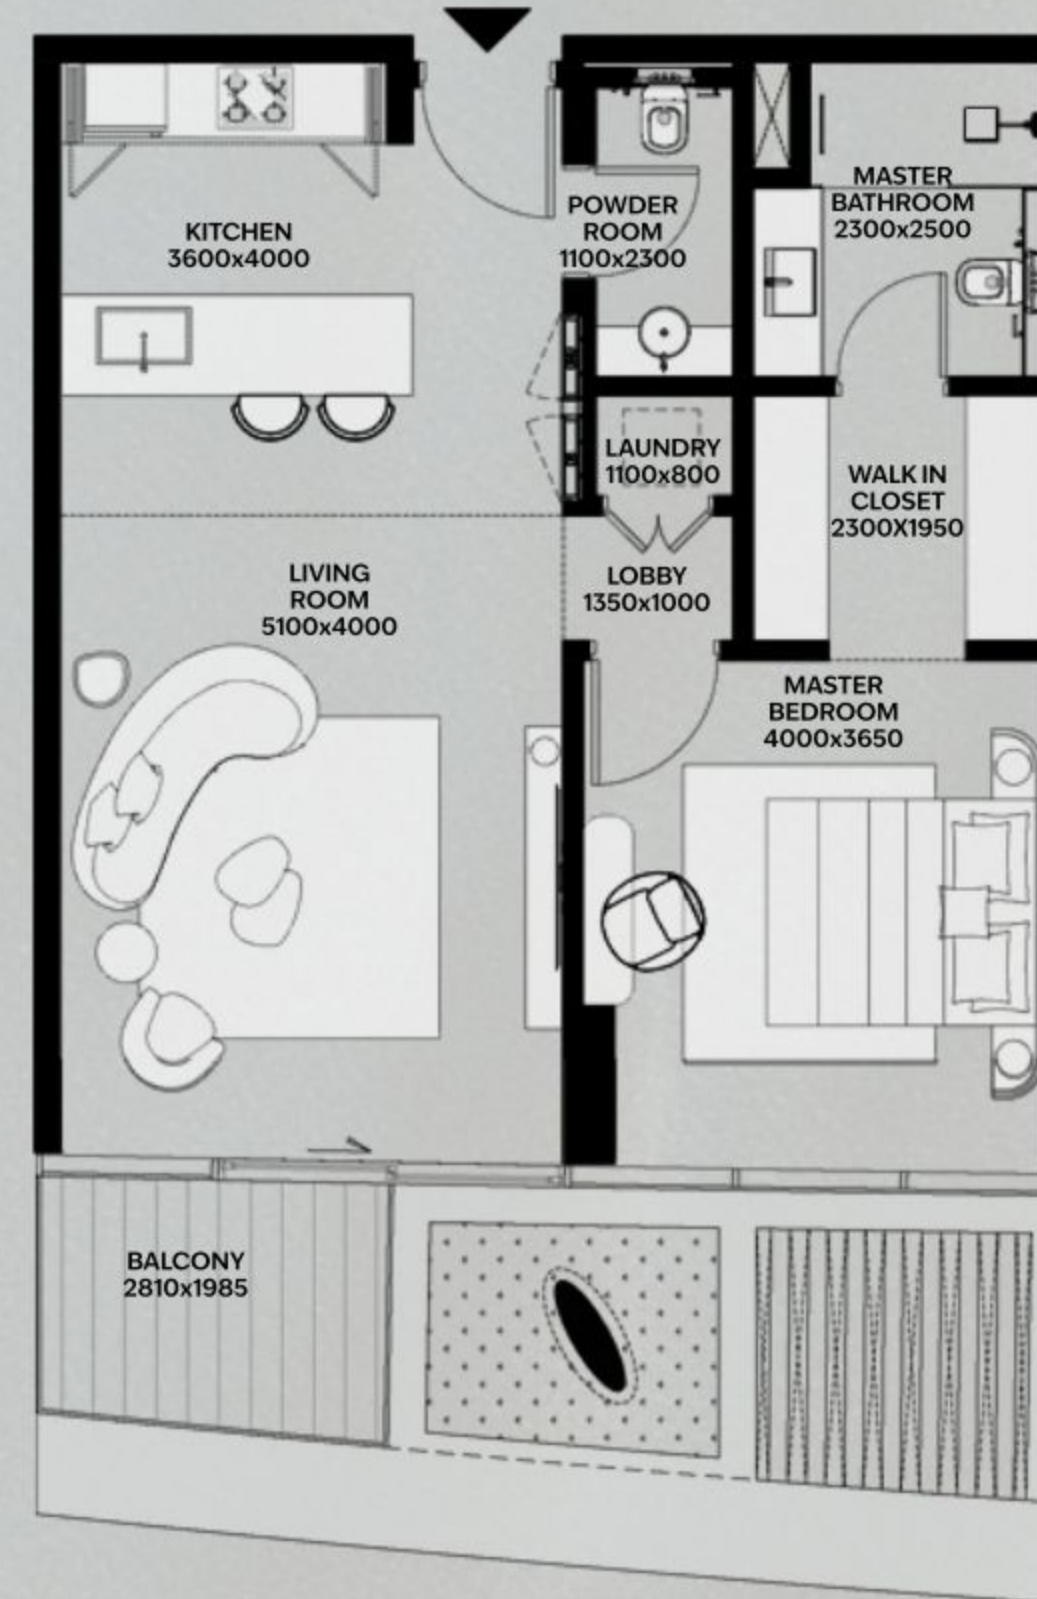

WHERE SEA FEELS LIKE HOME

1 Bedroom

TYPE 1BD-07

Unit No : 705

	SQ.M.	SQ.FT.
NET AREA	71.00	764
BALCONY AREA	5.67	61
TOTAL UNIT BUA	76.67	825

KEYPLAN

KEYSECTION

Disclaimer: All dimensions are in imperial and metric and measured from finish to finish excluding construction tolerances. 2. All materials, dimensions, and drawings are approximate only. 3. Information is subject to change without notice, at developer's absolute discretion. 4. Actual area may vary from the stated area. 5. Drawings not to scale. 6. All images used are for illustrative purposes only and do not represent the actual size, features, specifications, fittings, and furnishings. 7. The developer reserves the right to make revisions / alterations, at its absolute discretion, without any liability whatsoever.