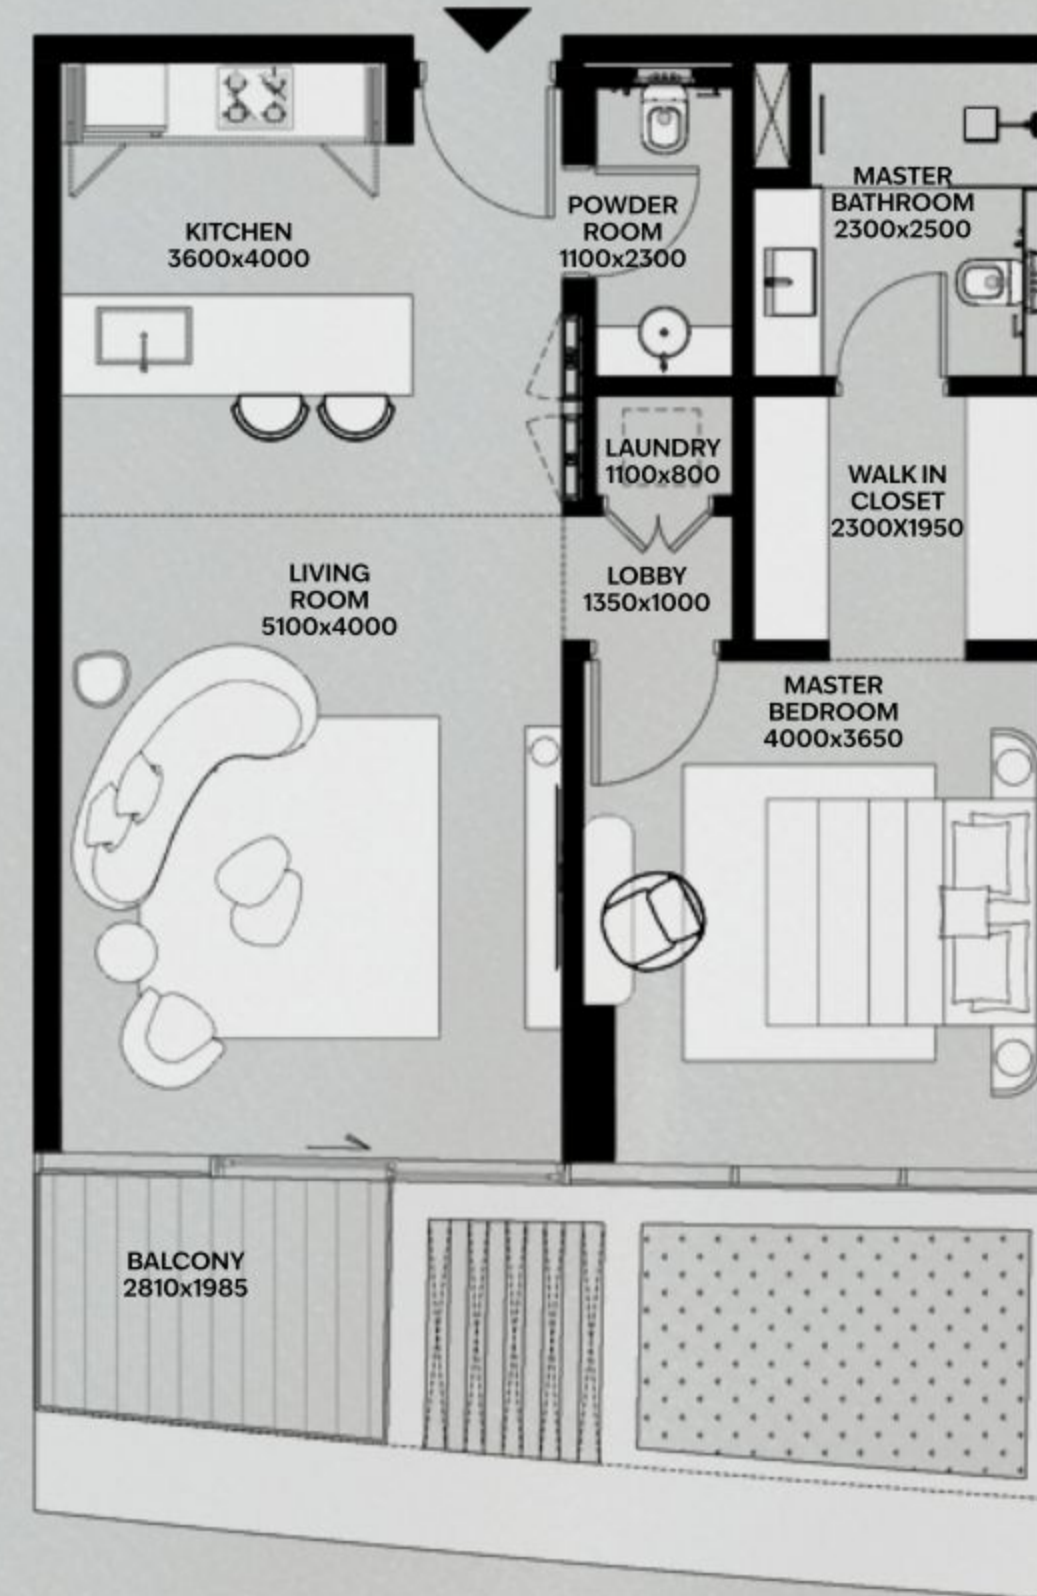

WHERE SEA FEELS LIKE HOME

1 Bedroom

TYPE 1BD-03

Unit No : 305

	SQ.M.	SQ.FT.
NET AREA	71.00	764
BALCONY AREA	5.66	61
TOTAL UNIT BUA	76.66	825

KEYPLAN

KEYSECTION

Disclaimer: All dimensions are in imperial and metric and measured from finish to finish excluding construction tolerances. 2. All materials, dimensions, and drawings are approximate only. 3. Information is subject to change without notice, at developer's absolute discretion. 4. Actual area may vary from the stated area. 5. Drawings not to scale. 6. All images used are for illustrative purposes only and do not represent the actual size, features, specifications, fittings, and furnishings. 7. The developer reserves the right to make revisions / alterations, at its absolute discretion, without any liability whatsoever.