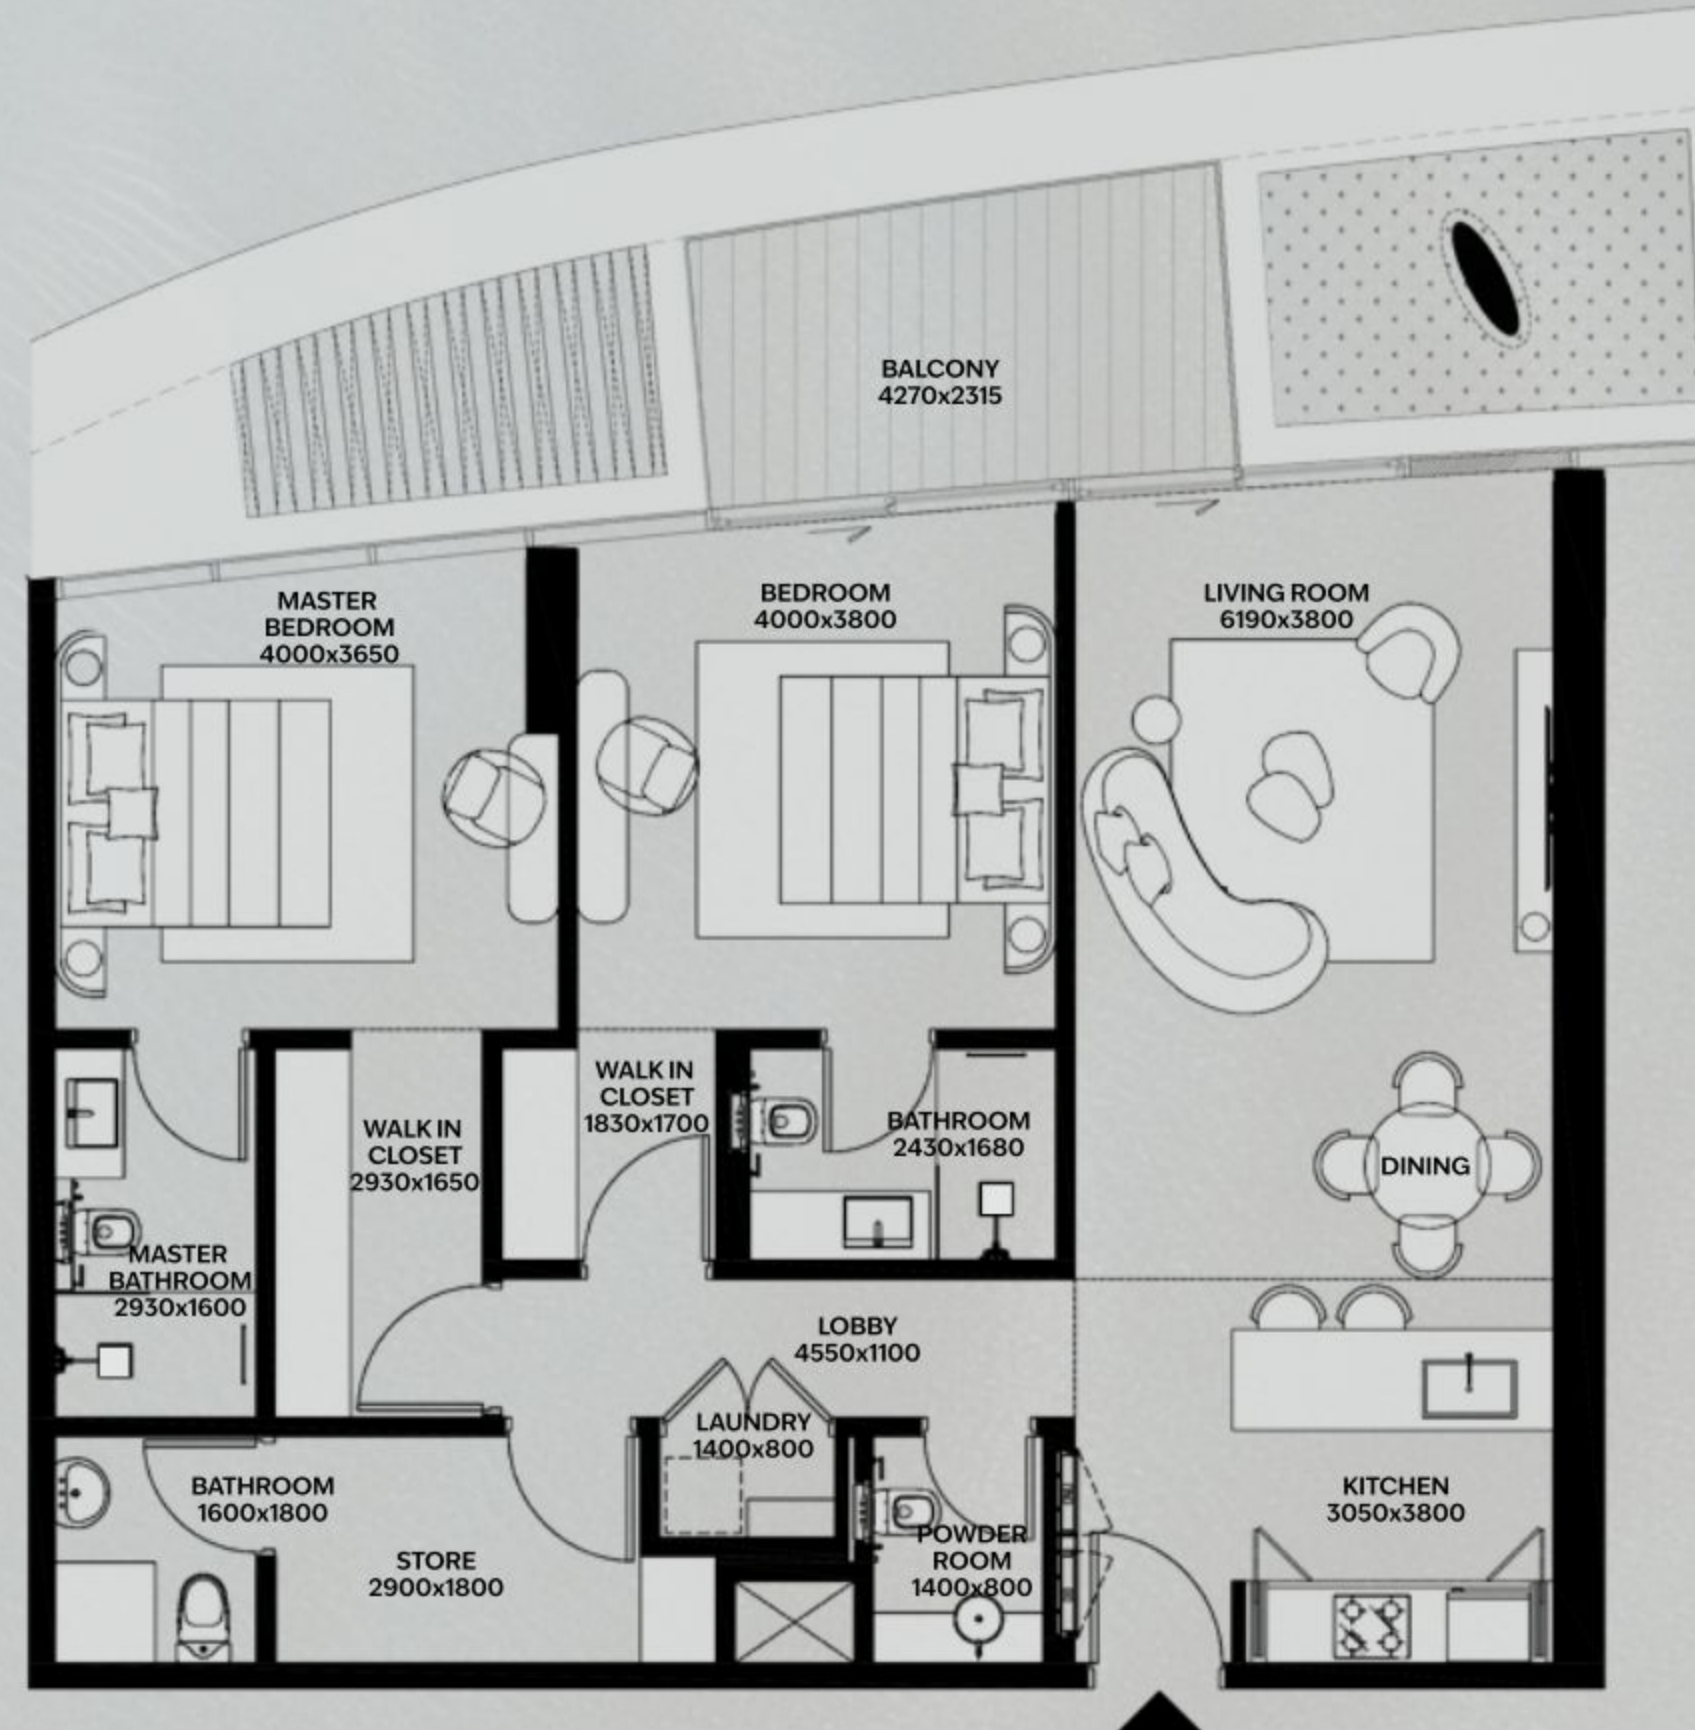

WHERE SEA FEELS LIKE HOME

2 Bedrooms

TYPE 2BD-07

Unit No : 702

	SQ.M.	SQ.FT.
NET AREA	112.22	1208
BALCONY AREA	10.15	109
TOTAL UNIT BUA	122.37	1317

KEYPLAN

KEYSECTION

Disclaimer: All dimensions are in imperial and metric and measured from finish to finish excluding construction tolerances. 2. All materials, dimensions, and drawings are approximate only. 3. Information is subject to change without notice, at developer's absolute discretion. 4. Actual area may vary from the stated area. 5. Drawings not to scale. 6. All images used are for illustrative purposes only and do not represent the actual size, features, specifications, fittings, and furnishings. 7. The developer reserves the right to make revisions / alterations, at its absolute discretion, without any liability whatsoever.