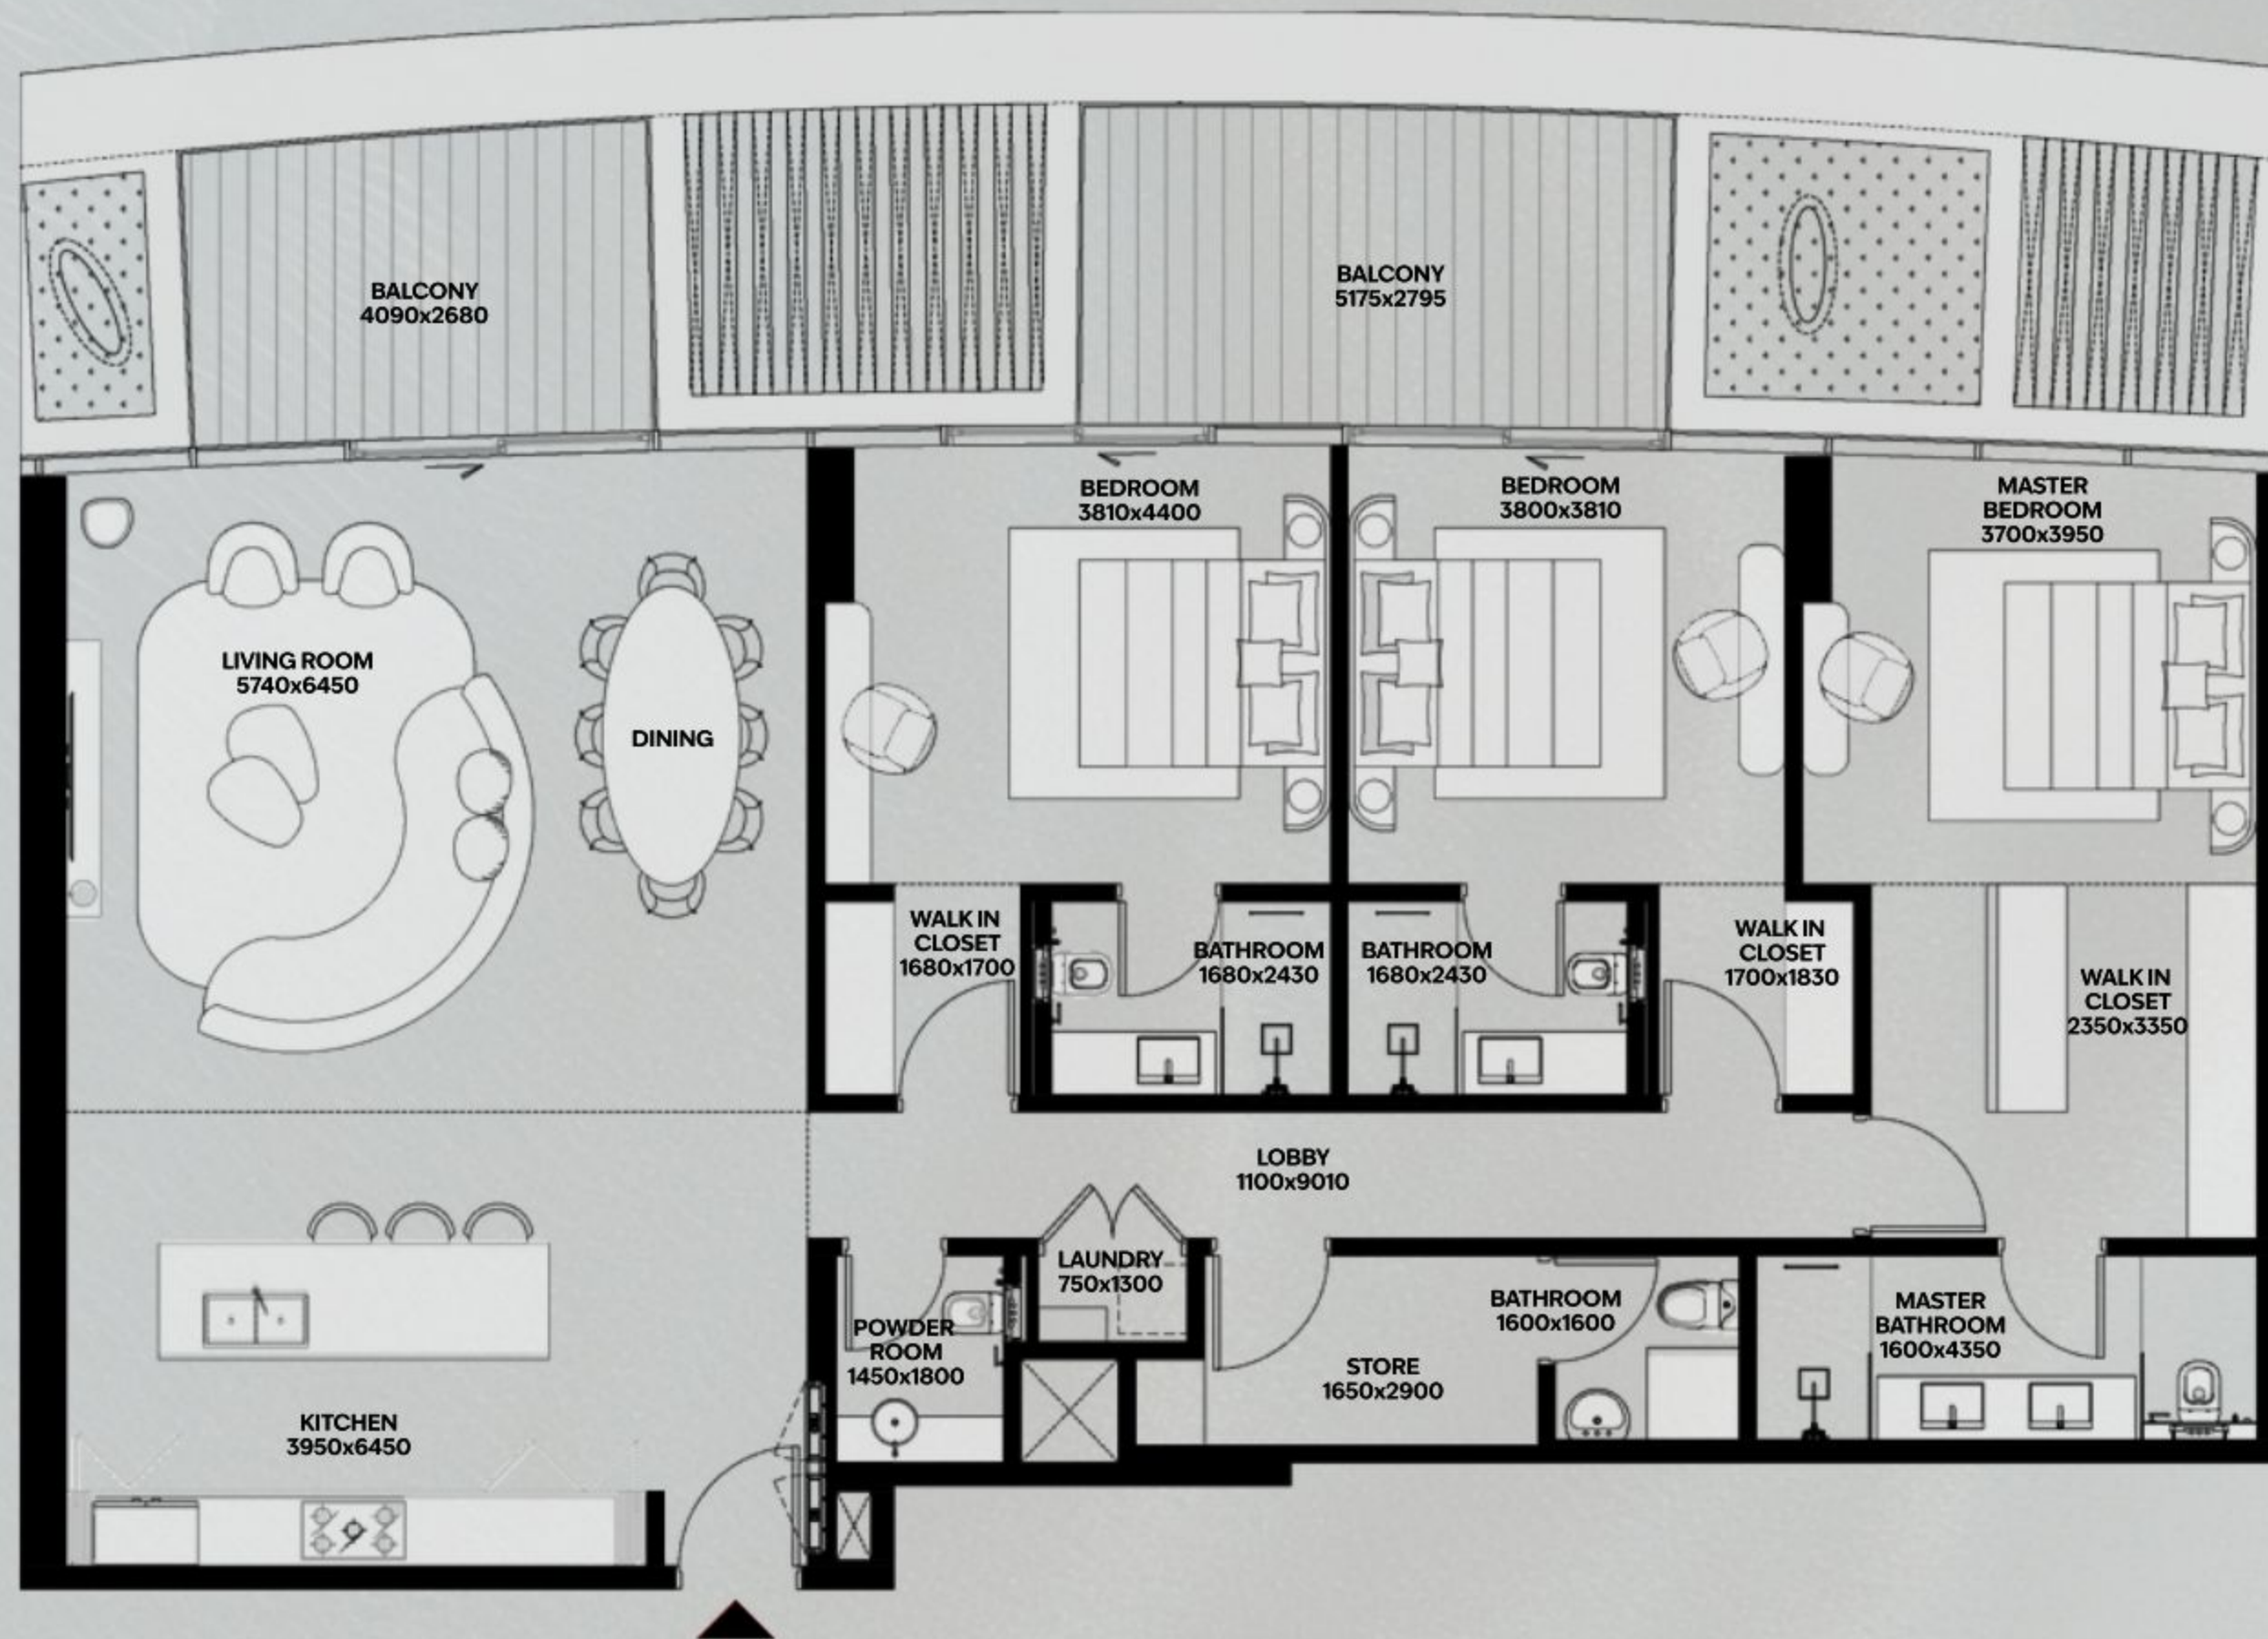

# 3 Bedrooms

TYPE 3BD-05

Unit No : 501

	SQ.M.	SQ.FT.
NET AREA	178.66	1923
BALCONY AREA	25.71	277
TOTAL UNIT BUA	204.37	2200

KEYPLAN

KEYSECTION

Disclaimer: All dimensions are in imperial and metric and measured from finish to finish excluding construction tolerances. 2. All materials, dimensions, and drawings are approximate only. 3. Information is subject to change without notice, at developer's absolute discretion. 4. Actual area may vary from the stated area. 5. Drawings not to scale. 6. All images used are for illustrative purposes only and do not represent the actual size, features, specifications, fittings, and furnishings. 7. The developer reserves the right to make revisions / alterations, at its absolute discretion, without any liability whatsoever.