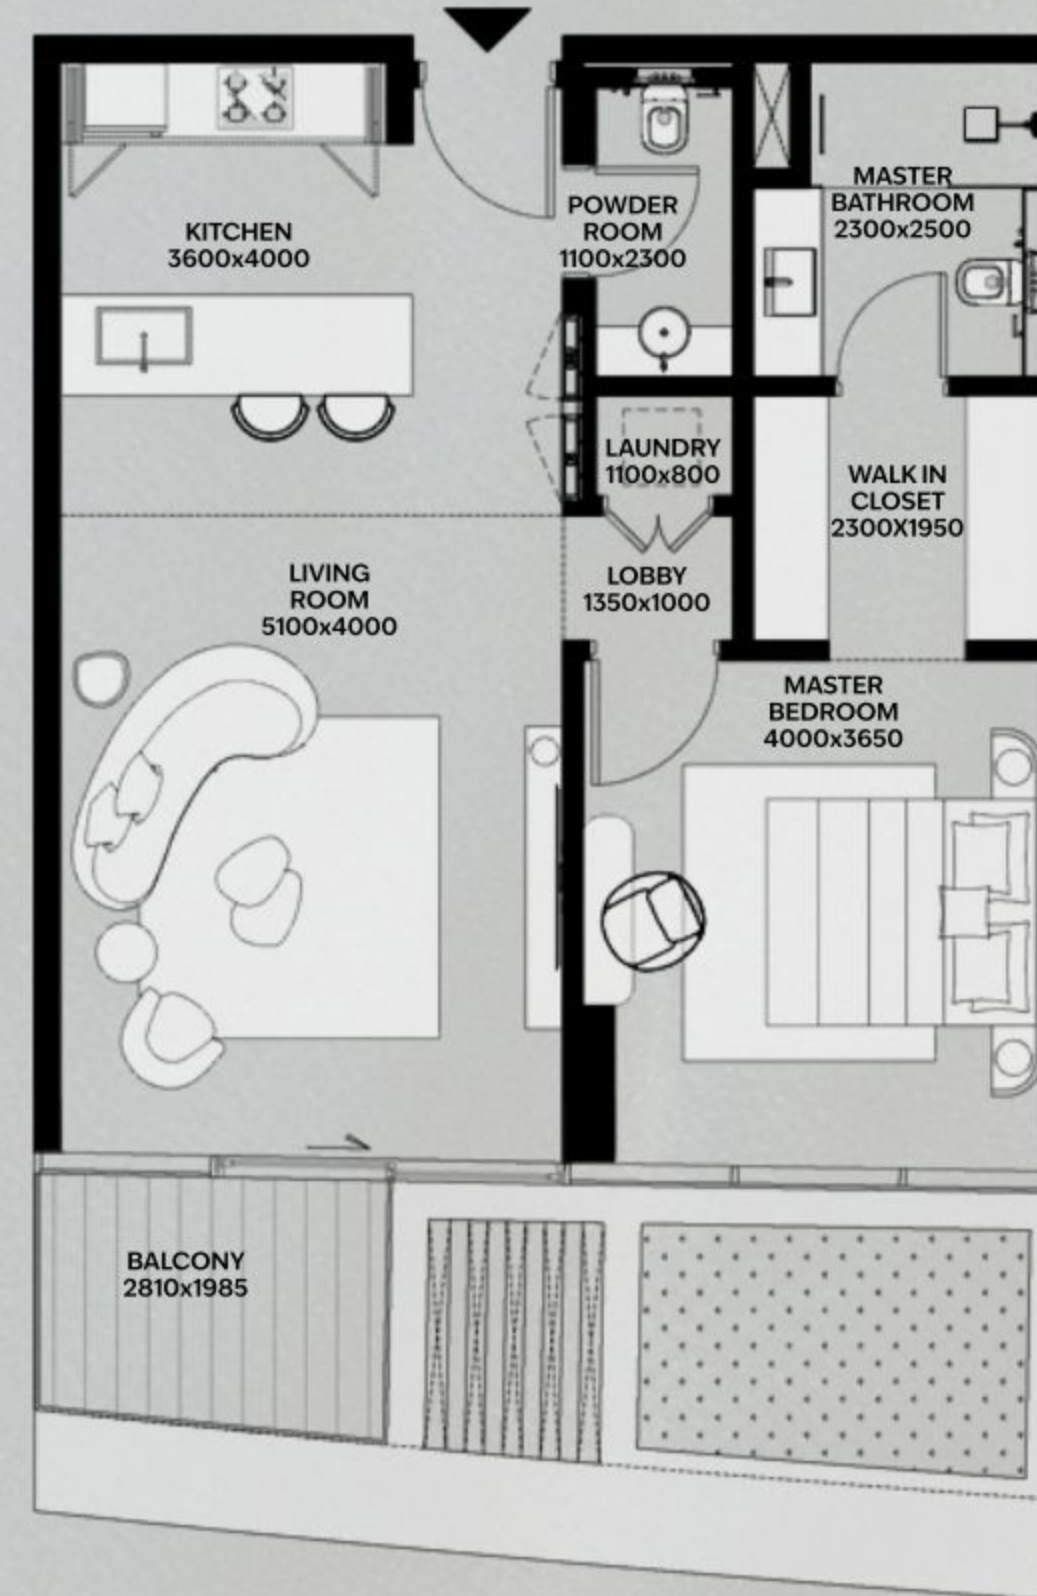

WHERE SEA FEELS LIKE HOME

1 Bedroom

TYPE 1BD-05

Unit No : 505

	SQ.M.	SQ.FT.
NET AREA	71.00	764
BALCONY AREA	5.66	61
TOTAL UNIT BUA	76.66	825

8TH FLOOR
7TH FLOOR
6TH FLOOR
5TH FLOOR
4TH FLOOR
3TH FLOOR
2TH FLOOR
1TH FLOOR

Disclaimer: All dimensions are in imperial and metric and measured from finish to finish excluding construction tolerances. 2. All materials, dimensions, and drawings are approximate only. 3. Information is subject to change without notice, at developer's absolute discretion. 4. Actual area may vary from the stated area. 5. Drawings not to scale. 6. All images used are for illustrative purposes only and do not represent the actual size, features, specifications, fittings, and furnishings. 7. The developer reserves the right to make revisions / alterations, at its absolute discretion, without any liability whatsoever.