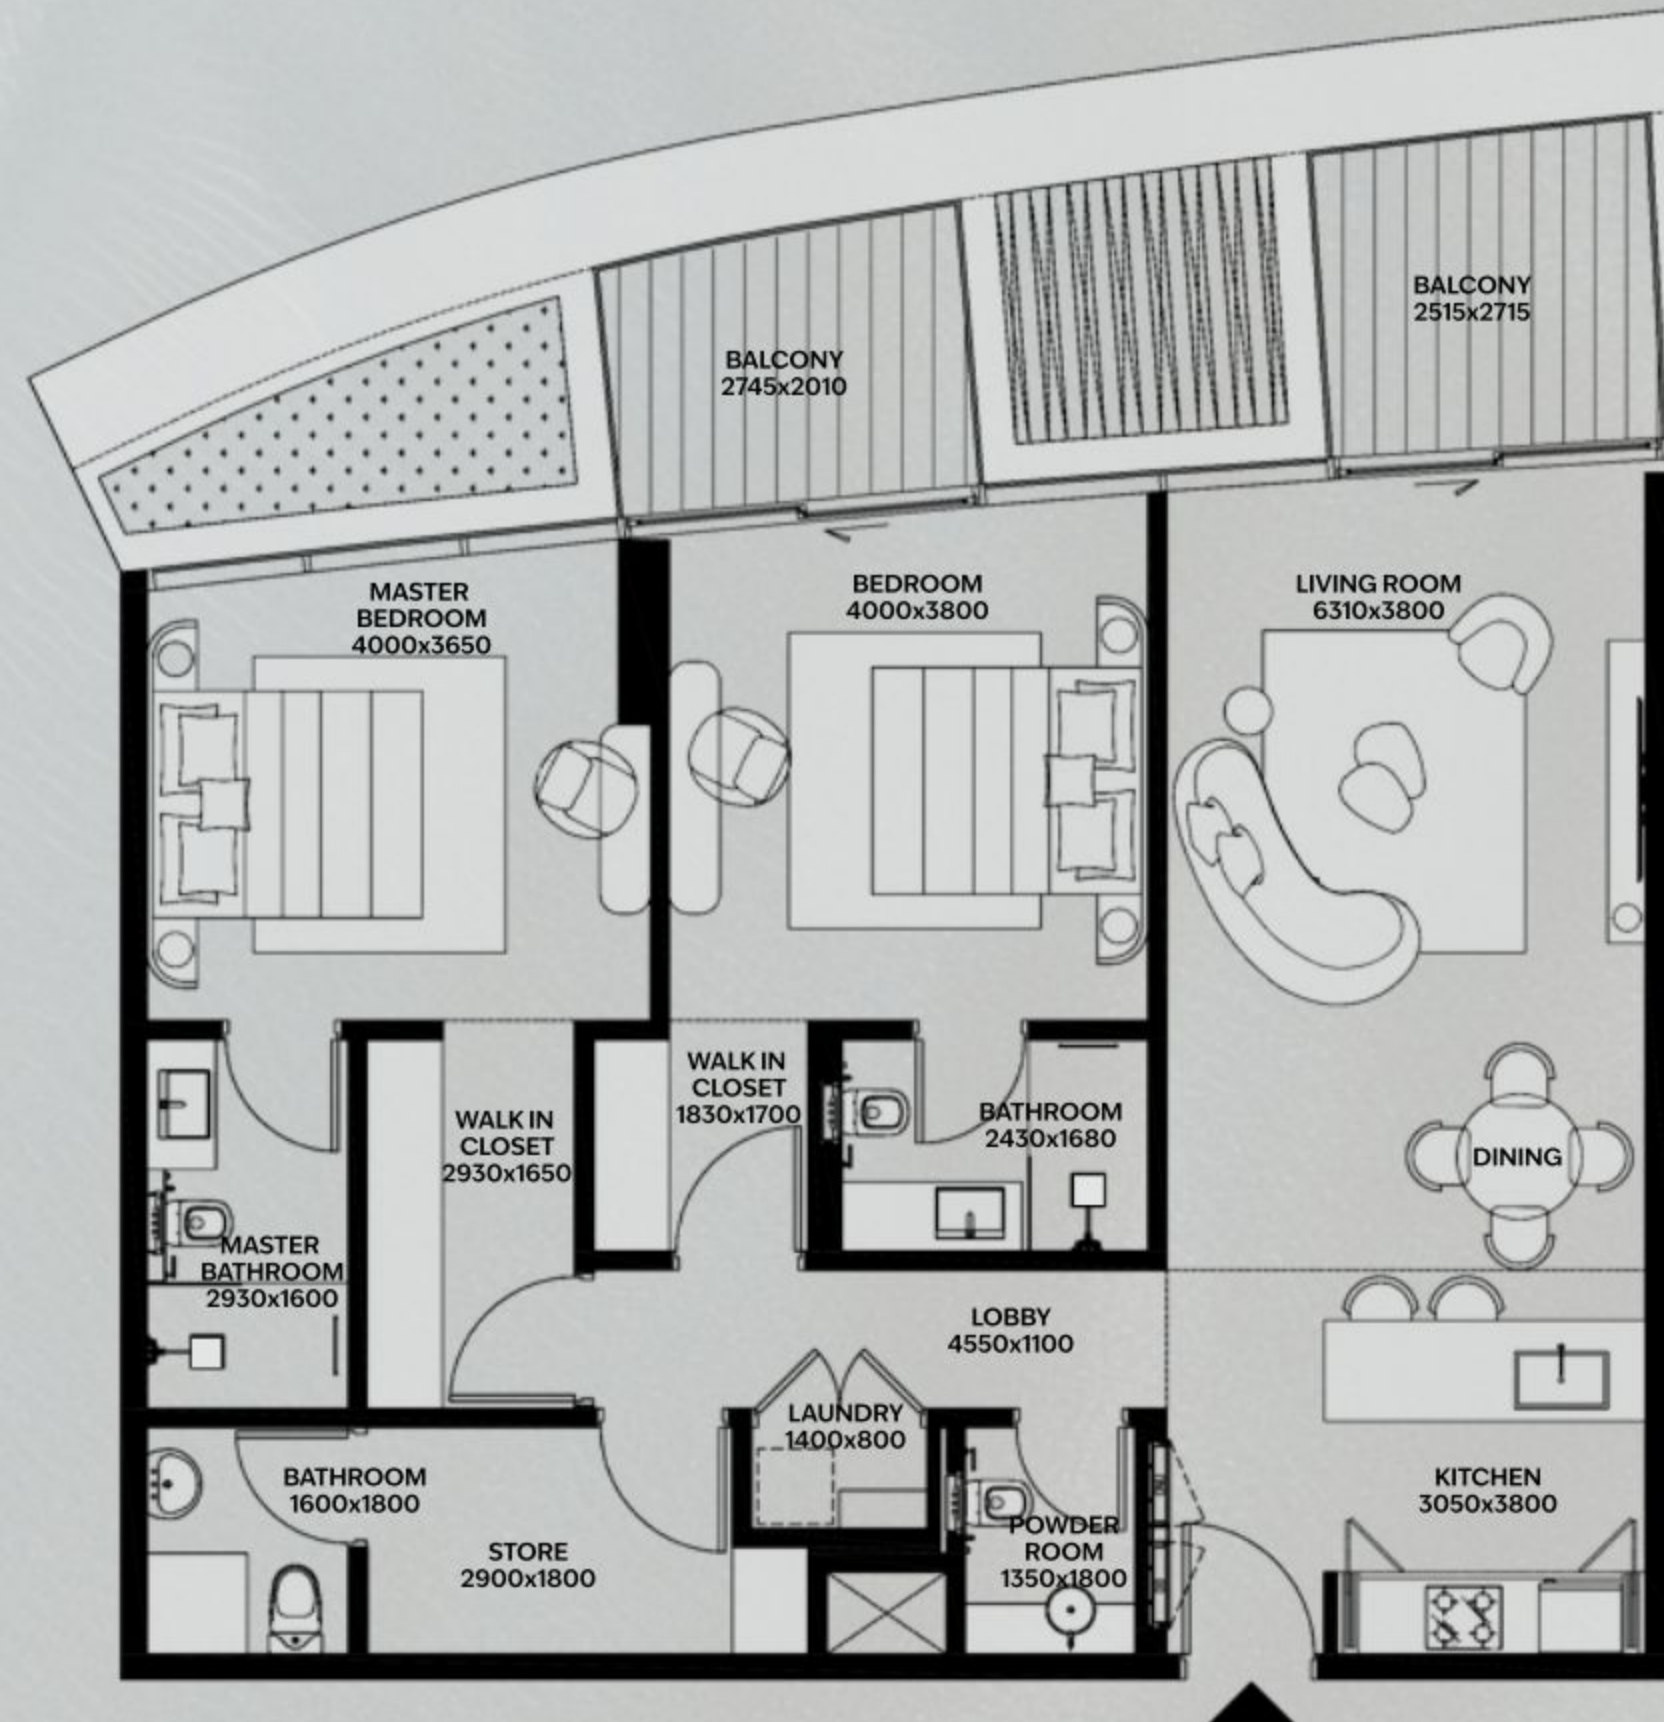

WHERE SEA FEELS LIKE HOME

2 Bedrooms

TYPE 2BD-06

Unit No : 602

	SQ.M.	SQ.FT.
NET AREA	112.22	1208
BALCONY AREA	12.41	134
TOTAL UNIT BUA	124.63	1342

KEYPLAN

KEYSECTION

Disclaimer: All dimensions are in imperial and metric and measured from finish to finish excluding construction tolerances. 2. All materials, dimensions, and drawings are approximate only. 3. Information is subject to change without notice, at developer's absolute discretion. 4. Actual area may vary from the stated area. 5. Drawings not to scale. 6. All images used are for illustrative purposes only and do not represent the actual size, features, specifications, fittings, and furnishings. 7. The developer reserves the right to make revisions / alterations, at its absolute discretion, without any liability whatsoever.