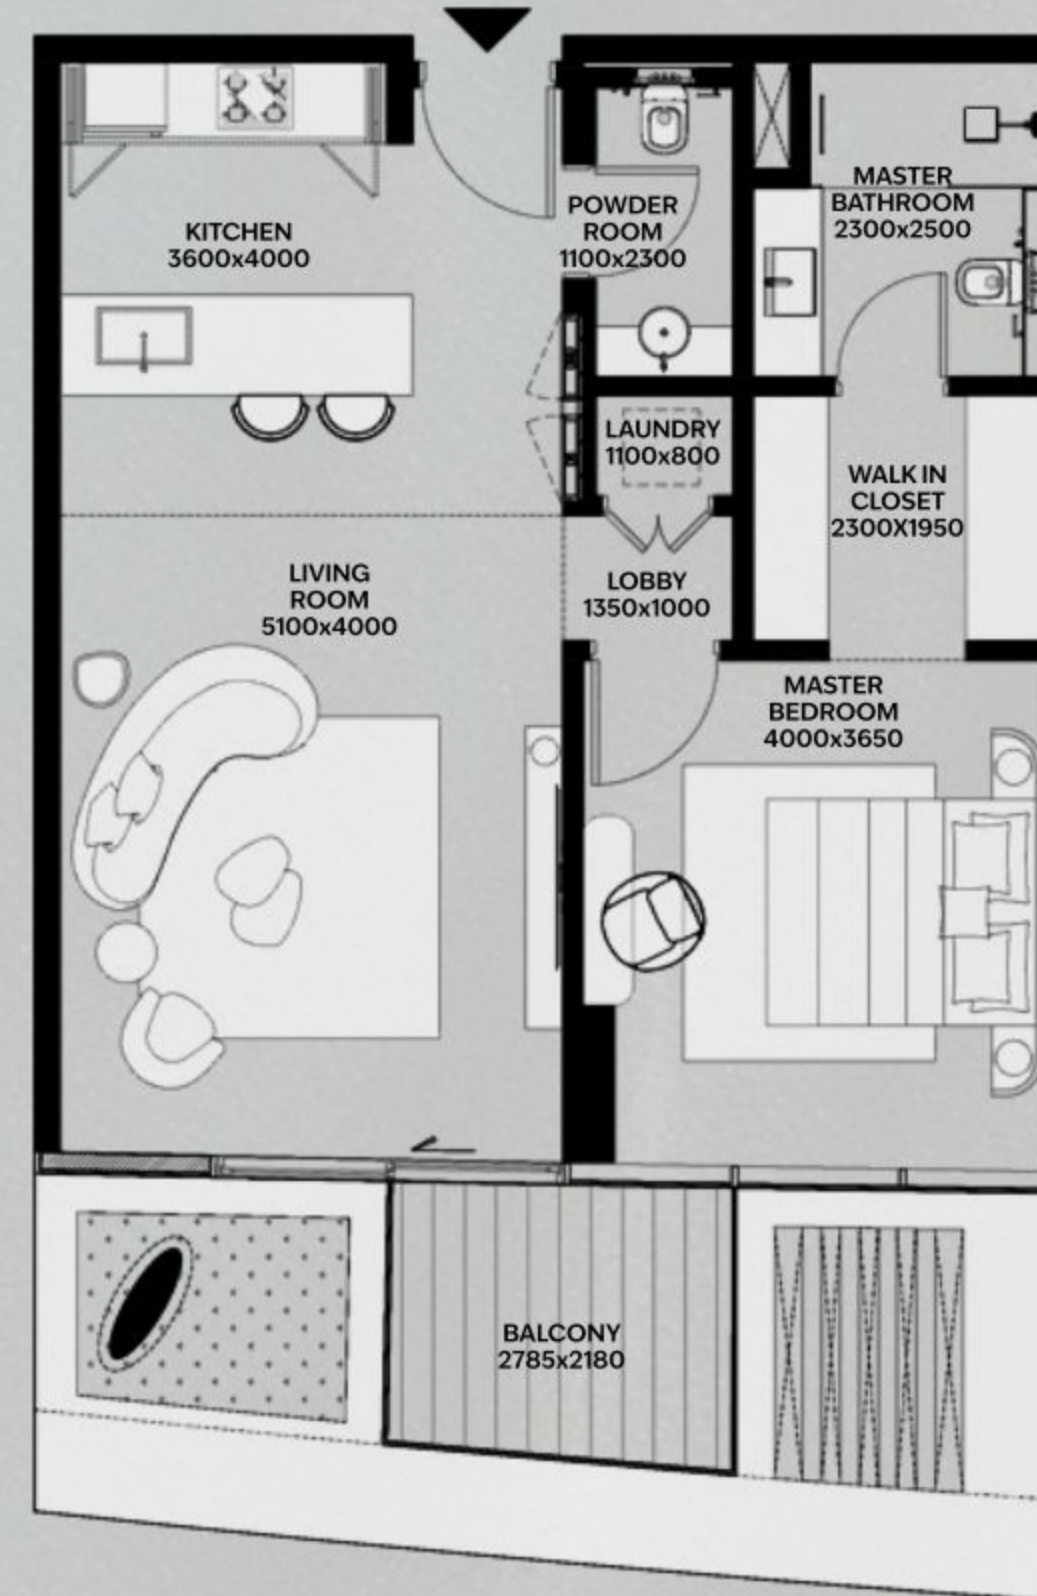

WHERE SEA FEELS LIKE HOME

1 Bedroom

TYPE 1BD-04

Unit No : 405

	SQ.M.	SQ.FT.
NET AREA	71.00	764
BALCONY AREA	6.17	67
TOTAL UNIT BUA	77.17	831

KEYPLAN

KEYSECTION

Disclaimer: All dimensions are in imperial and metric and measured from finish to finish excluding construction tolerances. 2. All materials, dimensions, and drawings are approximate only. 3. Information is subject to change without notice, at developer's absolute discretion. 4. Actual area may vary from the stated area. 5. Drawings not to scale. 6. All images used are for illustrative purposes only and do not represent the actual size, features, specifications, fittings, and furnishings. 7. The developer reserves the right to make revisions / alterations, at its absolute discretion, without any liability whatsoever.