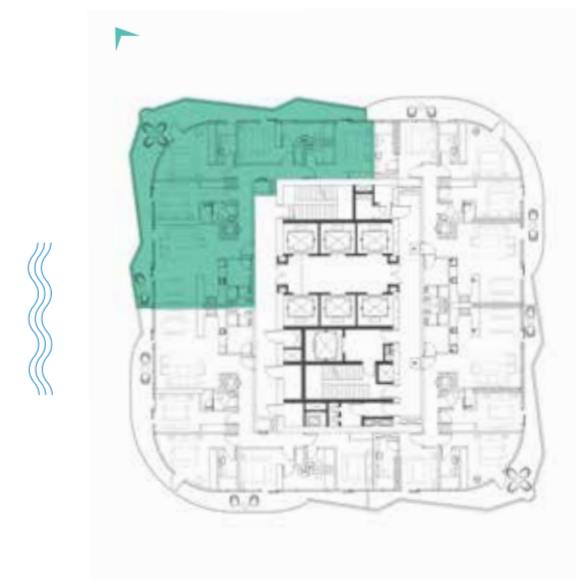

FLOOR PLAN

EXCLUSIVELINKS
Real Estate Brokers

VOLTA

SHEIKH ZAYED ROAD, DUBAI

FLOOR PLAN

EXCLUSIVELINKS
Real Estate Brokers

SUPER LUXURY
FLOOR PLANS

3-BEDROOM SUPER LUXURY

TYPE A1-A10

LEVELS 51-60

3-BEDROOM SUPER LUXURY

TYPE A1M-A10M

LEVELS 51-60

FLOOR PLAN

EXCLUSIVELINKS
Real Estate Brokers

4-BEDROOM SUPER LUXURY

TYPE A1-A10

LEVELS 51-60

4-BEDROOM SUPER LUXURY

TYPE A1M-A10M

LEVELS 51-60

FLOOR PLAN

EXCLUSIVELINKS

Real Estate Brokers