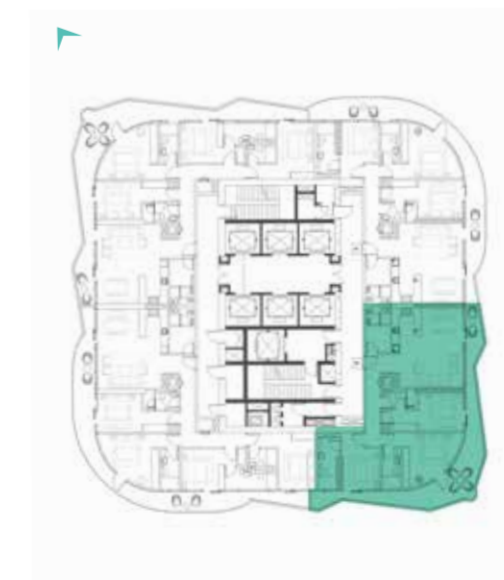

FLOOR PLAN

EXCLUSIVELINKS
Real Estate Brokers

2-BEDROOM LUXURY

A31-A38, A40 & A41

2-BEDROOM LUXURY

TYPE A31 M -A38 M, A40 M & A41 M

LEVELS 41-50

LEVELS 41-50

FLOOR PLAN

EXCLUSIVELINKS
Real Estate Brokers

VOLTA

SHEIKH ZAYED ROAD, DUBAI

FLOOR PLAN

EXCLUSIVELINKS
Real Estate Brokers

SUPER LUXURY
FLOOR PLANS

3-BEDROOM SUPER LUXURY

TYPE A1-A10

LEVELS 51-60

3-BEDROOM SUPER LUXURY

TYPE A1M-A10M

LEVELS 51-60

FLOOR PLAN

EXCLUSIVELINKS
Real Estate Brokers

4-BEDROOM SUPER LUXURY