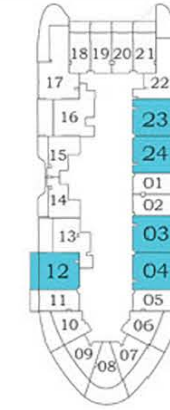

29 - 40

FLOOR PLAN

EXCLUSIVELINKS
Real Estate Brokers

1 BEDROOM

TYPE - A

AREA (Sq.Ft)

Apartment
587 to 590

Balcony
129 to 159

Total
718 to 746

FEATURES :

Office

Floor

Oceanz 2

Oceanz 1

1

2

3 - 21
&
23 - 28

22

29 - 40

FLOOR PLAN

EXCLUSIVELINKS
Real Estate Brokers

1 BEDROOM

TYPE - B

AREA (Sq.Ft)