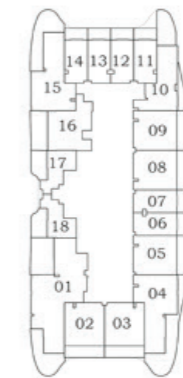

29 - 40

FLOOR PLAN

PRESIDENTIAL STUDIO

AREA (Sq.Ft)

Apartment
351

Balcony
264

Total
615

FEATURES :

- Pool
- Convertible 1BHK

Floor

Oceanz 2

Oceanz 1

2

**3 - 21
&
23 - 28**

29 - 40

FLOOR PLAN