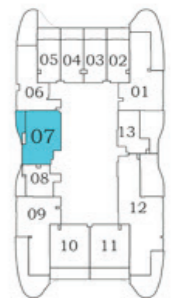

3 - 21
&
23 - 28

22

29 - 40

FLOOR PLAN

EXCLUSIVELINKS
Real Estate Brokers

1 BEDROOM

TYPE - B

AREA (Sq.Ft)

Apartment
639

Balcony
79

Total
718

FEATURES :

Office

Floor

Oceanz 2

Oceanz 1

2

**3 - 21
&
23 - 28**

29 - 40

FLOOR PLAN

PRESIDENTIAL SUITE - A

AREA (Sq.Ft)

Apartment

645