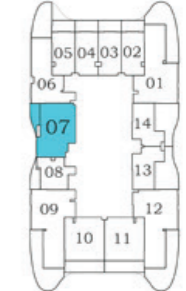

3 - 21
&
23 - 28

22

29 - 40

FLOOR PLAN

EXCLUSIVELINKS
Real Estate Brokers

1 BEDROOM

TYPE - B

AREA (Sq.Ft)

Apartment
639

Balcony
79

Total
718

FEATURES :

Office

Floor

Oceanz 2

Oceanz 1

2

**3 - 21
&
23 - 28**

29 - 40

FLOOR PLAN

PRESIDENTIAL SUITE - A

AREA (Sq.Ft)

Apartment

645