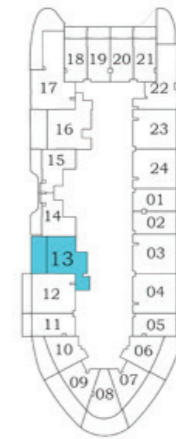

AREA (Sq.Ft)

Apartment
606 to 608

Balcony
308 to 310

Total
915 to 918

FEATURES :

- Pool

FLOOR PLAN

PRESIDENTIAL SUITE - D

Floor

Oceanz 2

Oceanz 1

1

2

3 - 21
&
23 - 28

AREA (Sq.Ft)

Apartment
525 to 527