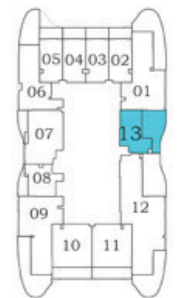

29 - 40

FLOOR PLAN

PRESIDENTIAL STUDIO

AREA (Sq.Ft)

Apartment
351

Balcony
264

Total
615

FEATURES :

- Pool
- Convertible 1BHK

Floor

Oceanz 2

Oceanz 1

2

**3 - 21
&
23 - 28**

29 - 40

FLOOR PLAN

GARDEN STUDIO

AREA (Sq.Ft)

Apartment
329 to 332

Balcony
152 to 154

Total
481 to 486

Floor

Oceanz 2

Oceanz 1