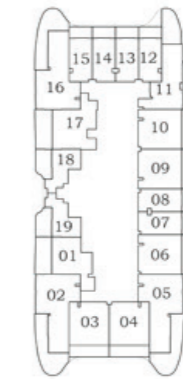

29 - 40

FLOOR PLAN

PRESIDENTIAL STUDIO

AREA (Sq.Ft)

Apartment
351

Balcony
264

Total
615

FEATURES :

- Pool
- Convertible 1BHK

Floor

Oceanz 2

Oceanz 1

2

**3 - 21
&
23 - 28**

29 - 40

FLOOR PLAN