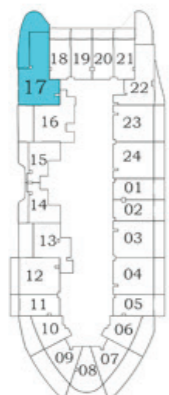

Balcony
228 to 229

Total
872 to 874

FEATURES :

Office

Floor

Oceanz 2

Oceanz 1

1

2

3 - 21

FLOOR PLAN

EXCLUSIVELINKS
Real Estate Brokers

2 BEDROOM TYPE - A

AREA (Sq.Ft)

Apartment
835 to 839

Balcony
346 to 350

Total
1,184 to 1,185

FEATURES :

- Pool

Floor

1 & 2

Oceanz 2

Oceanz 1

3 - 21 & 23 - 28