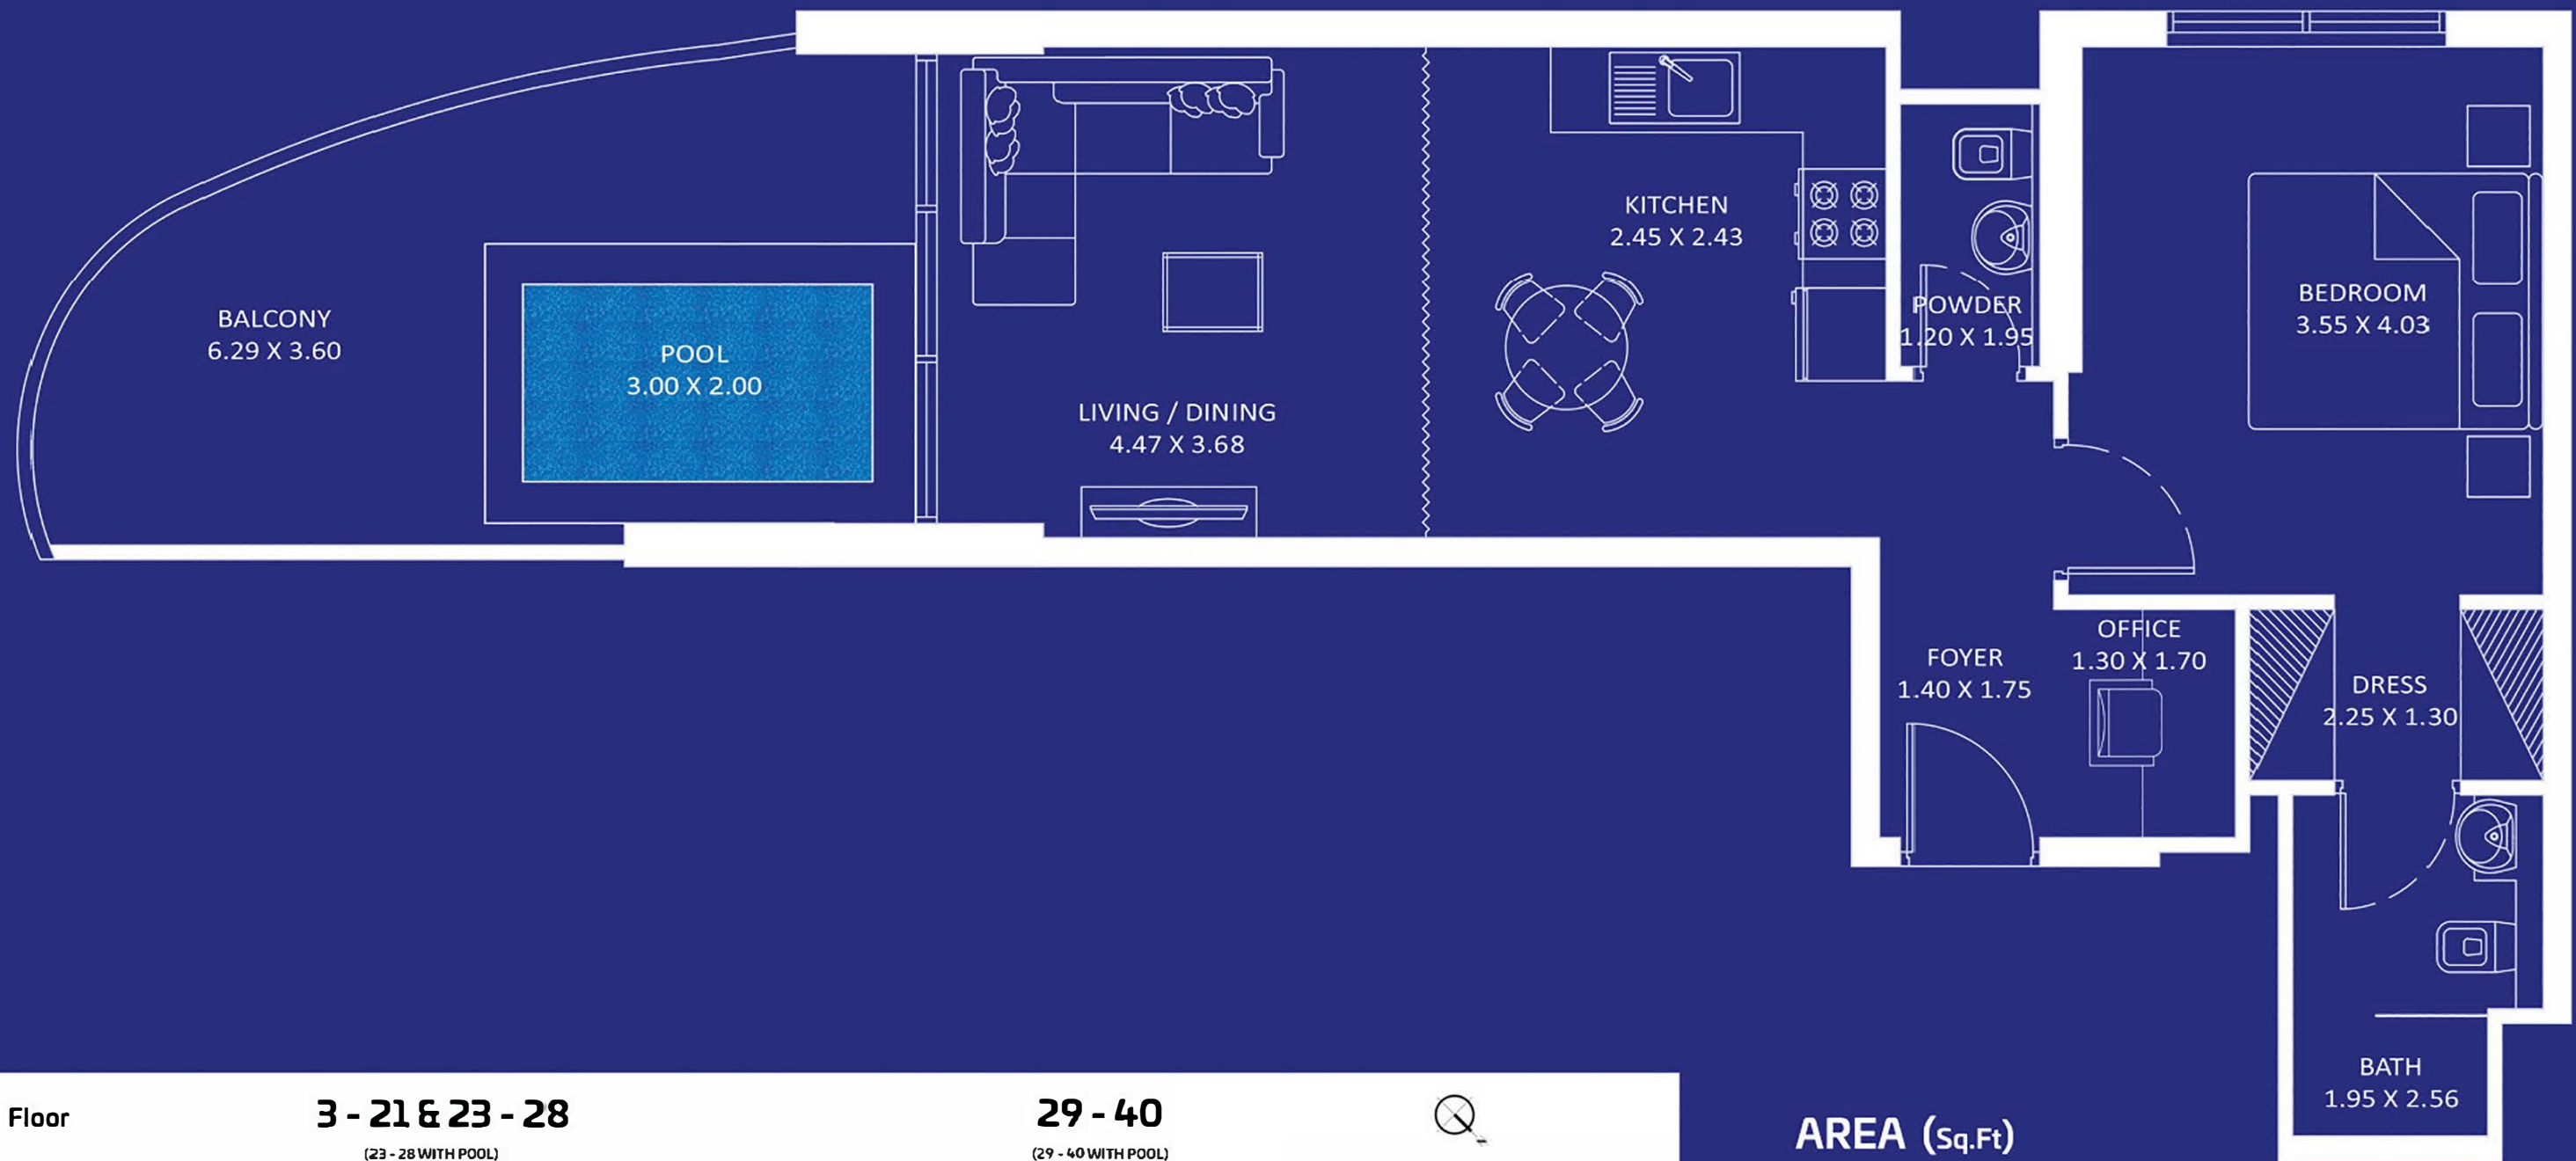

Oceanz 1

23 - 28

29 - 40

FLOOR PLAN

PRESIDENTIAL SUITE - B

Floor

3 - 21 & 23 - 28

(23 - 28 WITH POOL)

Oceanz 2

Oceanz 1

29 - 40

(29 - 40 WITH POOL)

Oceanz 2

Oceanz 1

Pool

- 3 - 21
- 23 - 28
- 29 - 40