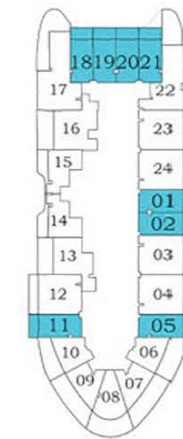

Basketball Court

SPA & Therapy

Relaxation Zone

STUDIO

TYPE - A

AREA (Sq.Ft)

Apartment
335 to 338

Balcony
76 to 95

Total
412 to 431

Floor

Oceanz 2

Oceanz 1

1

2

3 - 21
&
23 - 28

29 - 40

FLOOR PLAN

EXCLUSIVELINKS
Real Estate Brokers

STUDIO

TYPE - B

AREA (Sq.Ft)

Apartment
329 to 332

Balcony
152 to 154

Total
481 to 486