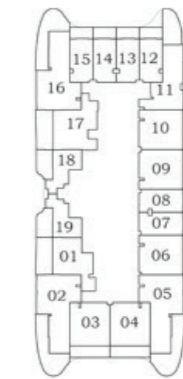

29 - 40

FLOOR PLAN

PRESIDENTIAL STUDIO

AREA (Sq.Ft)

Apartment
351

Balcony
264

Total
615

FEATURES :