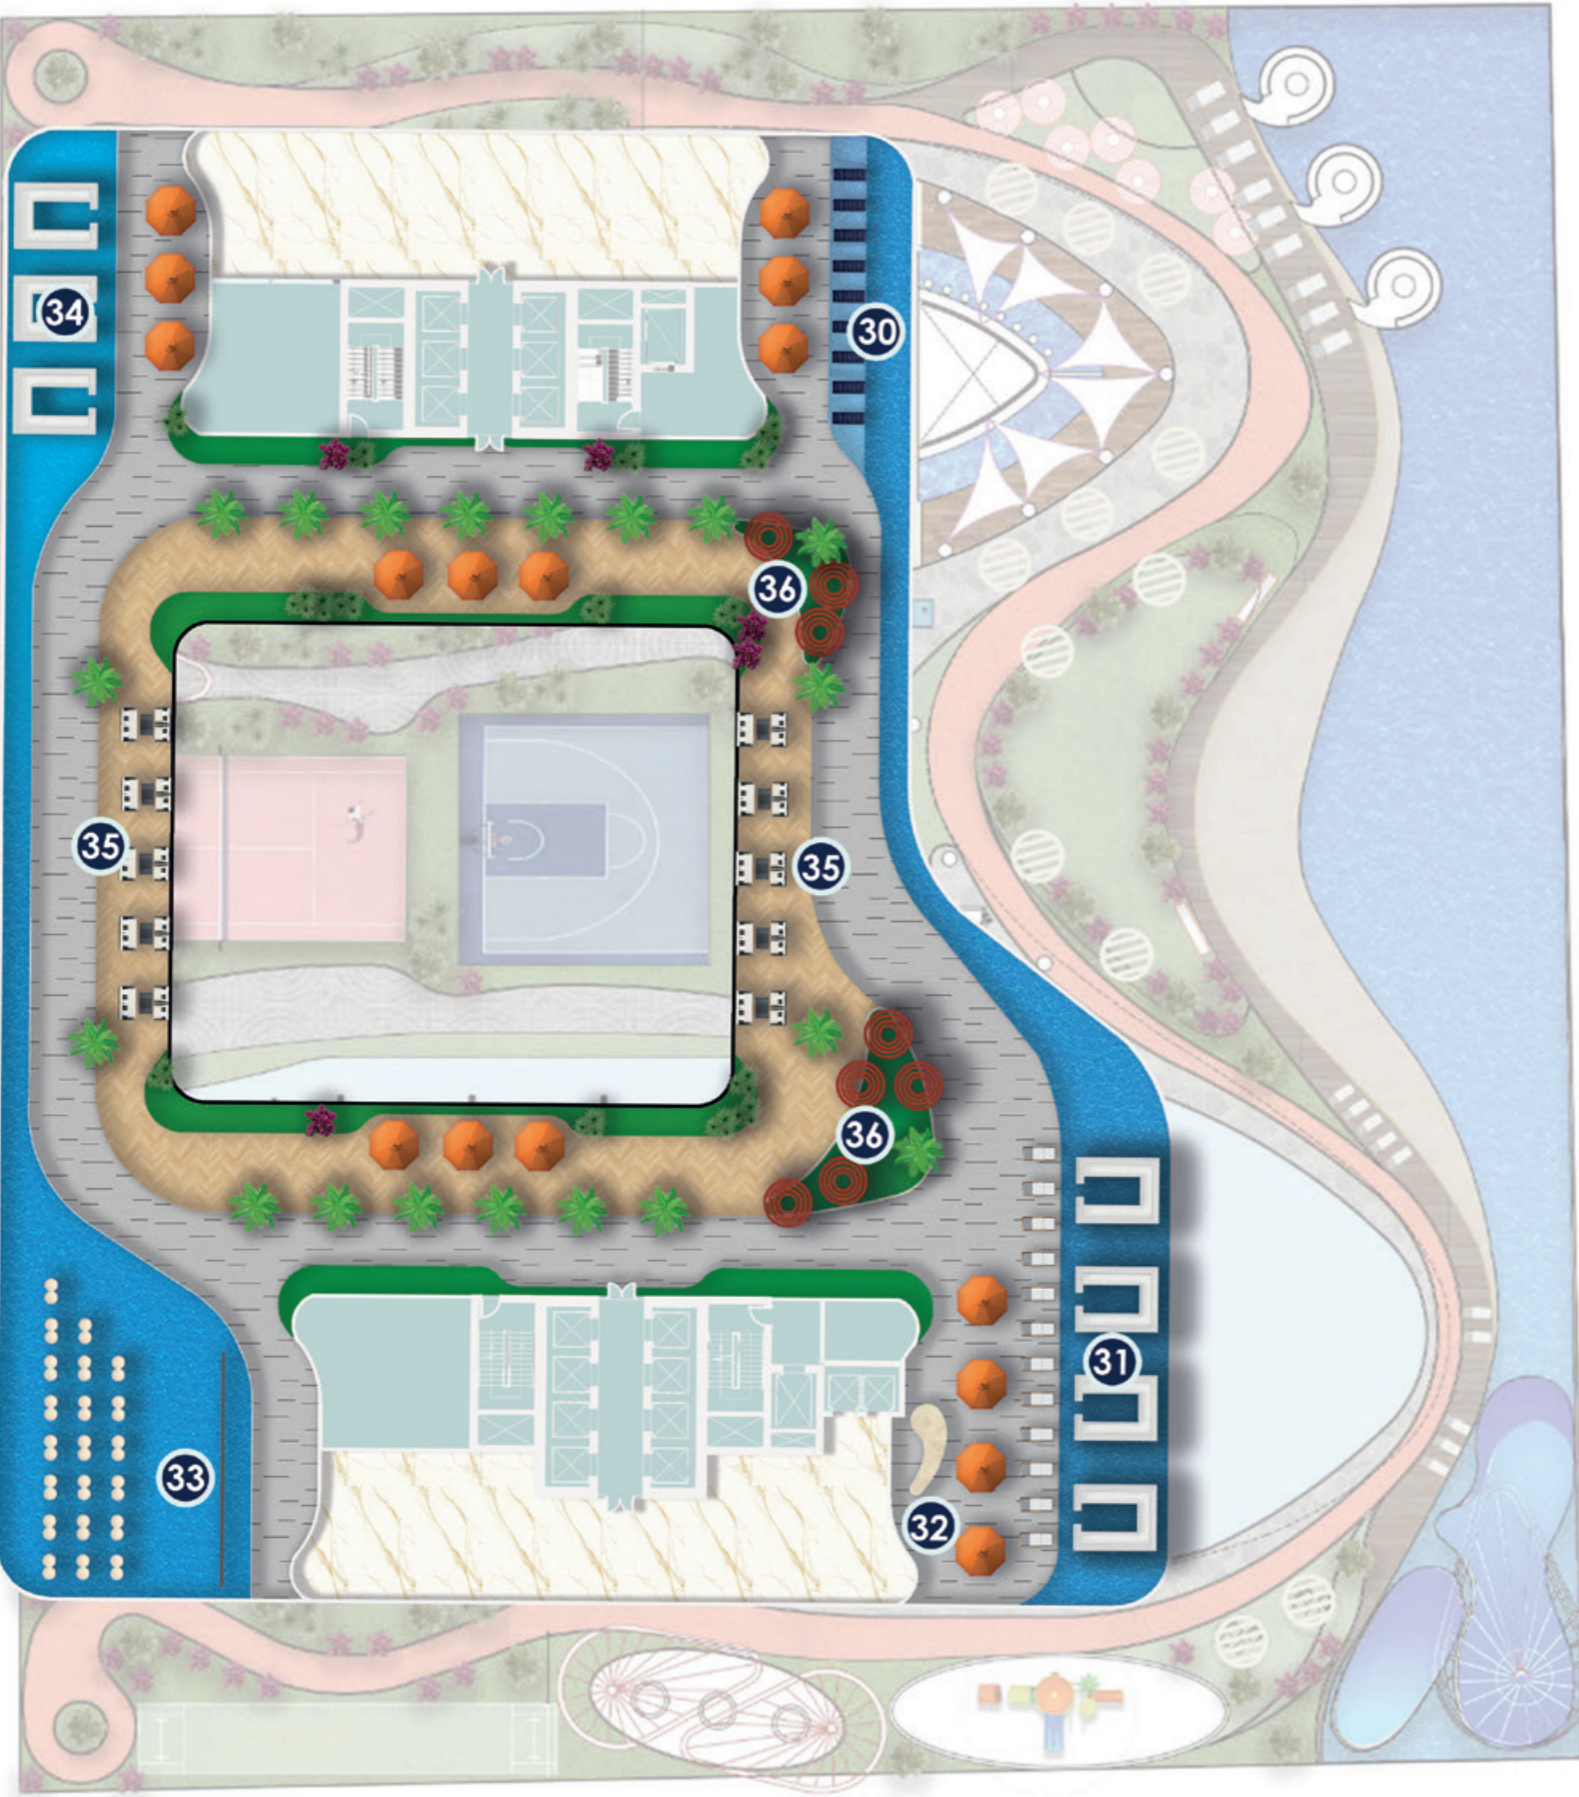

FLOOR PLAN

LEGEND

1. INFINITY SWIMMING POOL
2. BEACH
3. KIDS POOL
4. KIDS SPLASH PAD
5. KIDS SHOWER AREA
6. KIDS PLAY AREA
7. TRAMPOLINE PARK
8. CRICKET PITCH
9. AQUATIC GYM
10. HEALTH BAR
11. JOGGING TRACK
12. PADDLE TENNIS
13. BASKETBALL COURT
14. TABLE TENNIS
15. CHESS BOARDS
16. SNOOKER ZONE
17. SQUASH COURT
18. SUNKEN SEATING
19. RELAXATION ZONE
20. CABANA AREA
21. SEATING AREA
22. BBQ AREA
23. OPEN CIGAR LOUNGE
24. FEMALE STEAM SAUNA
25. MALE STEAM SAUNA

PROMENADE

PROMENADE

AMENITIES - FIRST FLOOR

FLOOR PLAN

LEGEND

- 26. PARTY HALL
- 27. GYMNASIUM
- 28. SUNRISE DECK
- 29. OCEAN VIEWING DECK

AMENITIES - SECOND FLOOR

FLOOR PLAN

LEGEND

- 30. ROOF TOP LAZY LOUNGE
- 31. SKY JACUZZI
- 32. OCEAN CAFE
- 33. FLOATING CINEMA
- 34. AQUATIC SEATING
- 35. SUNSET DECK
- 36. MEDITATION ZONE

AMENITIES - ROOF FLOOR

FLOOR PLAN