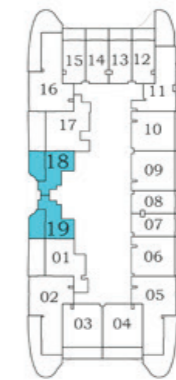

Basketball Court

SPA & Therapy

Relaxation Zone

STUDIO

TYPE - A

AREA (Sq.Ft)

Apartment
335 to 338

Balcony
76 to 95

Total
412 to 431

Floor

Oceanz 2

Oceanz 1

1

2

3 - 21
&
23 - 28

29 - 40

FLOOR PLAN

EXCLUSIVELINKS
Real Estate Brokers

STUDIO

TYPE - B

AREA (Sq.Ft)

Apartment
329 to 332

Balcony
152 to 154

Total
481 to 486

Floor

Oceanz 2

Oceanz 1

3 - 21
&
23 - 28

FLOOR PLAN

STUDIO

TYPE - C

AREA (Sq.Ft)