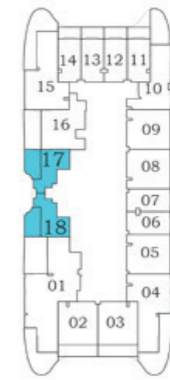

29 - 40

FLOOR PLAN

PRESIDENTIAL STUDIO

AREA (Sq.Ft)

Apartment
351

Balcony
264

Total
615

FEATURES :

- Pool
- Convertible 1BHK

Floor

Oceanz 2

Oceanz 1

2

**3 - 21
&
23 - 28**

29 - 40

FLOOR PLAN

GARDEN STUDIO

AREA (Sq.Ft)

Apartment
329 to 332

Balcony
152 to 154

Total
481 to 486

Floor

Oceanz 2

Oceanz 1

29 - 40

FLOOR PLAN

EXCLUSIVELINKS
Real Estate Brokers

1 BEDROOM

TYPE - A

AREA (Sq.Ft)

Apartment
587 to 590

Balcony
129 to 159