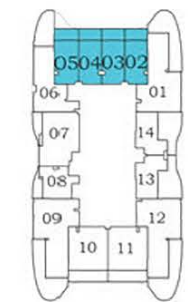

Basketball Court

SPA & Therapy

Relaxation Zone

STUDIO

TYPE - A

AREA (Sq.Ft)

Apartment
335 to 338

Balcony
76 to 95

Total
412 to 431

Floor

Oceanz 2

Oceanz 1

1

2

3 - 21
&
23 - 28

29 - 40

FLOOR PLAN

EXCLUSIVELINKS
Real Estate Brokers

STUDIO

TYPE - B

AREA (Sq.Ft)

Apartment
329 to 332

Balcony
152 to 154

Total
481 to 486