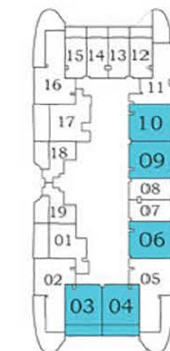

29 - 40

FLOOR PLAN

EXCLUSIVELINKS
Real Estate Brokers

1 BEDROOM

TYPE - A

AREA (Sq.Ft)

Apartment
587 to 590

Balcony
129 to 159

Total
718 to 746

FEATURES :

Office

Floor

Oceanz 2

Oceanz 1

1

2

3 - 21
&
23 - 28

22

29 - 40

FLOOR PLAN

EXCLUSIVELINKS
Real Estate Brokers

1 BEDROOM

TYPE - B

AREA (Sq.Ft)