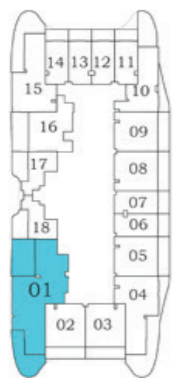

Oceanz 2

Oceanz 1

FLOOR PLAN

3 BEDROOM TYPE - B

AREA (Sq.Ft)

Apartment
1,344

Balcony
584

Total
1,928

FEATURES :

- Pool
- Office
- Maid Room

Floor

29 - 40

Oceanz 2

Oceanz 1

FLOOR PLAN

1ST FLOOR