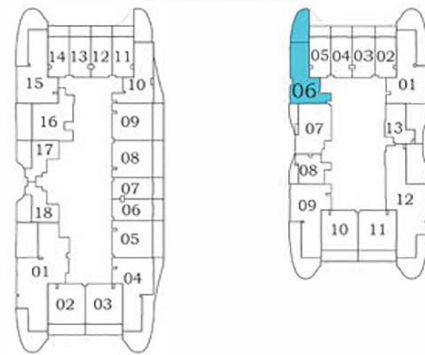

Oceanz 1

23 - 28

29 - 40

FLOOR PLAN

PRESIDENTIAL SUITE - B

Floor

3 - 21 & 23 - 28

(23 - 28 WITH POOL)

Oceanz 2

Oceanz 1

29 - 40

(29 - 40 WITH POOL)

Oceanz 2

Oceanz 1

Pool

- 3 - 21
- 23 - 28
- 29 - 40