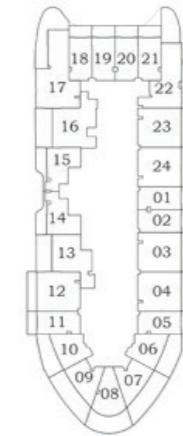

29 - 40

FLOOR PLAN

PRESIDENTIAL STUDIO

AREA (Sq.Ft)

Apartment
351

Balcony
264

Total
615

FEATURES :

- Pool
- Convertible 1BHK

Floor

Oceanz 2

Oceanz 1

2

**3 - 21
&
23 - 28**

29 - 40

FLOOR PLAN

GARDEN STUDIO

AREA (Sq.Ft)

Apartment
329 to 332

Balcony
152 to 154

Total
481 to 486

Floor

Oceanz 2

Oceanz 1