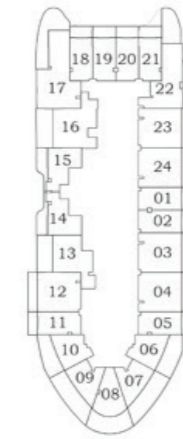

3 - 21
&
23 - 28

22

29 - 40

FLOOR PLAN

EXCLUSIVELINKS
Real Estate Brokers

1 BEDROOM

TYPE - B

AREA (Sq.Ft)

Apartment
639

Balcony
79

Total
718

FEATURES :

Office

Floor

Oceanz 2

Oceanz 1

2

**3 - 21
&
23 - 28**

29 - 40

FLOOR PLAN

PRESIDENTIAL SUITE - A

AREA (Sq.Ft)

Apartment

645