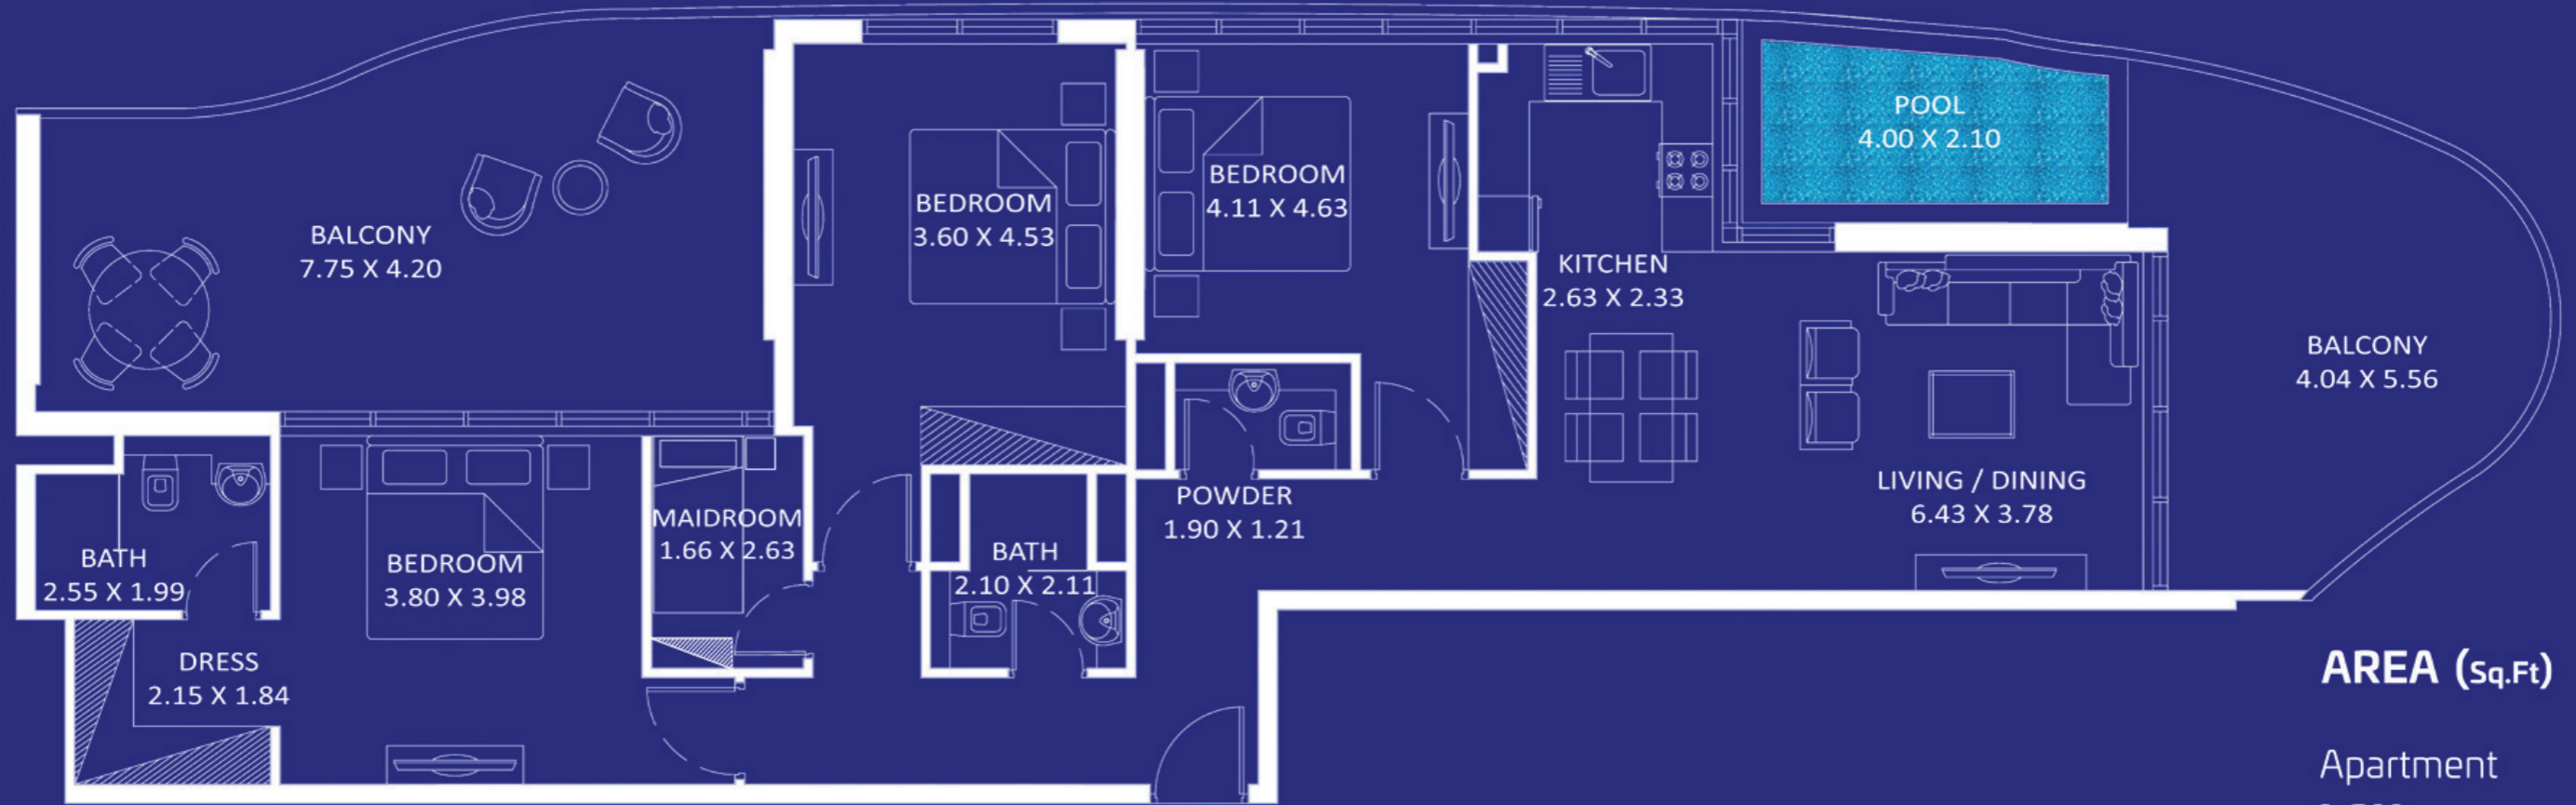

Oceanz 2

Oceanz 1

22

Oceanz 2

Oceanz 1

29 - 40

FLOOR PLAN

2 BEDROOM TYPE - B

Oceanz 2

Oceanz 1

Oceanz 2

Oceanz 1

Oceanz 2

Oceanz 1

FLOOR PLAN

3 BEDROOM TYPE - A

Oceanz 2

Oceanz 1

**3RD - 21ST
&
23RD - 28TH FLOOR**

Oceanz 2

Oceanz 1

29TH - 40TH FLOOR

Oceanz 2

Oceanz 1

LEGEND

- 30. ROOF TOP LAZY LOUNGE
- 31. SKY JACUZZI
- 32. OCEAN CAFE
- 33. FLOATING CINEMA
- 34. AQUATIC SEATING
- 35. SUNSET DECK
- 36. MEDITATION ZONE

AMENITIES - ROOF FLOOR

FLOOR PLAN