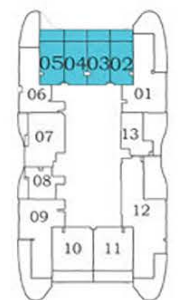

Basketball Court

SPA & Therapy

Relaxation Zone

STUDIO

TYPE - A

AREA (Sq.Ft)

Apartment
335 to 338

Balcony
76 to 95

Total
412 to 431

Floor

Oceanz 2

Oceanz 1

1

2

3 - 21
&
23 - 28

29 - 40

FLOOR PLAN

EXCLUSIVELINKS
Real Estate Brokers

STUDIO

TYPE - B

AREA (Sq.Ft)

Apartment
329 to 332

Balcony
152 to 154

Total
481 to 486