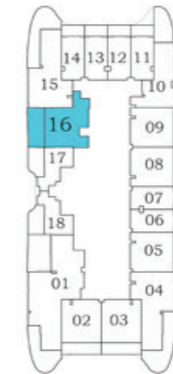

2

**3 - 21
&
23 - 28**

29 - 40

FLOOR PLAN

PRESIDENTIAL SUITE - A

AREA (Sq.Ft)

Apartment

645

Balcony

229

Total

874

FEATURES :

- Pool
- Office

Floor

Oceanz 2

Oceanz 1

23 - 28

29 - 40

FLOOR PLAN

PRESIDENTIAL SUITE - B

Floor

3 - 21 & 23 - 28

(23 - 28 WITH POOL)