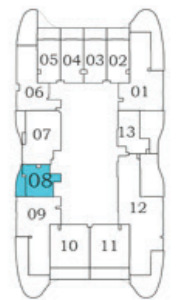

Floor

Oceanz 2

Oceanz 1

3 - 21
&
23 - 28

FLOOR PLAN

STUDIO

TYPE - C

AREA (Sq.Ft)

Apartment
321 to 323

Balcony
77 to 79

Total
400

Floor

Oceanz 2

Oceanz 1

2

**3 - 21
&
23 - 28**

29 - 40

FLOOR PLAN

PRESIDENTIAL STUDIO

AREA (Sq.Ft)

Apartment
351

Balcony
264

Total
615

FEATURES :