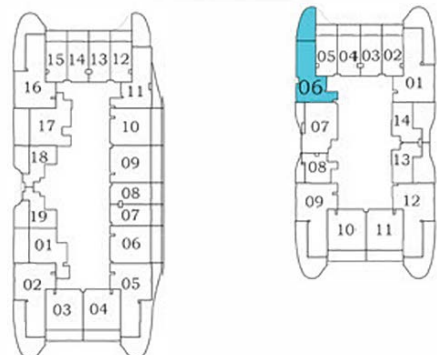

Oceanz 1

23 - 28

29 - 40

FLOOR PLAN

PRESIDENTIAL SUITE - B

Floor

3 - 21 & 23 - 28

(23 - 28 WITH POOL)

Oceanz 2

Oceanz 1

29 - 40

(29 - 40 WITH POOL)

Oceanz 2

Oceanz 1

Pool

- 3 - 21
- 23 - 28
- 29 - 40