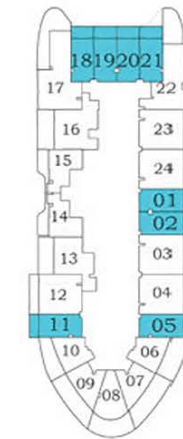

Basketball Court

SPA & Therapy

Relaxation Zone

STUDIO

TYPE - A

AREA (Sq.Ft)

Apartment
335 to 338

Balcony
76 to 95

Total
412 to 431

Floor

Oceanz 2

Oceanz 1

1

2

3 - 21
&
23 - 28

29 - 40

FLOOR PLAN

EXCLUSIVELINKS
Real Estate Brokers

STUDIO

TYPE - B

AREA (Sq.Ft)

Apartment
329 to 332

Balcony
152 to 154

Total
481 to 486

Floor

Oceanz 2

Oceanz 1

3 - 21
&
23 - 28

FLOOR PLAN

STUDIO

TYPE - C

AREA (Sq.Ft)