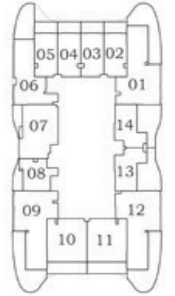

Total
412 to 431

Floor

Oceanz 2

Oceanz 1

1

2

3 - 21
&
23 - 28

29 - 40

FLOOR PLAN

EXCLUSIVELINKS
Real Estate Brokers

STUDIO

TYPE - B

AREA (Sq.Ft)

Apartment
329 to 332

Balcony
152 to 154

Total
481 to 486

Floor

Oceanz 2

Oceanz 1

3 - 21
&
23 - 28

FLOOR PLAN

STUDIO

TYPE - C

AREA (Sq.Ft)