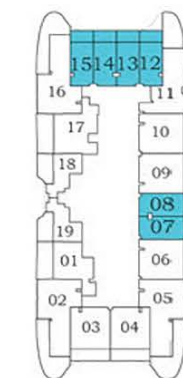

Basketball Court

SPA & Therapy

Relaxation Zone

STUDIO

TYPE - A

AREA (Sq.Ft)

Apartment
335 to 338

Balcony
76 to 95

Total
412 to 431

Floor

Oceanz 2

Oceanz 1

1

2

3 - 21
&
23 - 28

29 - 40

FLOOR PLAN

EXCLUSIVELINKS
Real Estate Brokers

STUDIO

TYPE - B

AREA (Sq.Ft)

Apartment
329 to 332

Balcony
152 to 154

Total
481 to 486