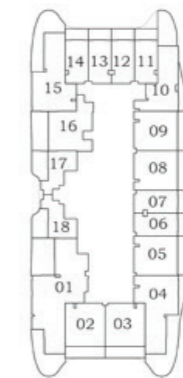

3 - 21
&
23 - 28

22

29 - 40

FLOOR PLAN

EXCLUSIVELINKS
Real Estate Brokers

1 BEDROOM

TYPE - B

AREA (Sq.Ft)

Apartment
639

Balcony
79

Total
718

FEATURES :

Office

Floor

Oceanz 2

Oceanz 1

2

**3 - 21
&
23 - 28**

29 - 40

FLOOR PLAN

PRESIDENTIAL SUITE - A

AREA (Sq.Ft)

Apartment

645