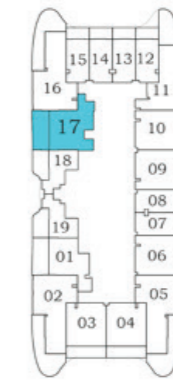

2

**3 - 21
&
23 - 28**

29 - 40

FLOOR PLAN

PRESIDENTIAL SUITE - A

AREA (Sq.Ft)

Apartment

645

Balcony

229

Total

874

FEATURES :

- Pool
- Office

Floor

Oceanz 2

Oceanz 1

23 - 28

29 - 40

FLOOR PLAN

PRESIDENTIAL SUITE - B

Floor

3 - 21 & 23 - 28

(23 - 28 WITH POOL)