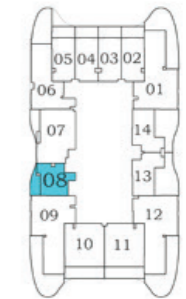

Floor

Oceanz 2

Oceanz 1

3 - 21
&
23 - 28

FLOOR PLAN

STUDIO

TYPE - C

AREA (Sq.Ft)

Apartment
321 to 323

Balcony
77 to 79

Total
400

Floor

Oceanz 2

Oceanz 1

2

**3 - 21
&
23 - 28**

29 - 40

FLOOR PLAN

PRESIDENTIAL STUDIO

AREA (Sq.Ft)

Apartment
351

Balcony
264

Total
615

FEATURES :