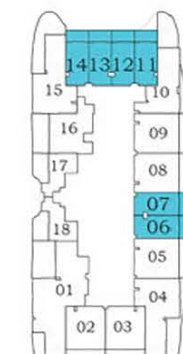

Basketball Court

SPA & Therapy

Relaxation Zone

STUDIO

TYPE - A

AREA (Sq.Ft)

Apartment
335 to 338

Balcony
76 to 95

Total
412 to 431

Floor

Oceanz 2

Oceanz 1

1

2

3 - 21
&
23 - 28

29 - 40

FLOOR PLAN

EXCLUSIVELINKS
Real Estate Brokers

STUDIO

TYPE - B

AREA (Sq.Ft)

Apartment
329 to 332

Balcony
152 to 154

Total
481 to 486

Floor

Oceanz 2

Oceanz 1

3 - 21
&
23 - 28

FLOOR PLAN

STUDIO

TYPE - C

AREA (Sq.Ft)