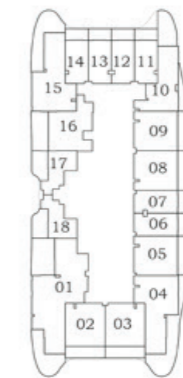

Floor

Oceanz 2

Oceanz 1

3 - 21
&
23 - 28

FLOOR PLAN

STUDIO

TYPE - C

AREA (Sq.Ft)

Apartment
321 to 323

Balcony
77 to 79

Total
400

Floor

Oceanz 2

Oceanz 1

2

**3 - 21
&
23 - 28**

29 - 40

FLOOR PLAN

PRESIDENTIAL STUDIO

AREA (Sq.Ft)

Apartment
351

Balcony
264

Total
615

FEATURES :