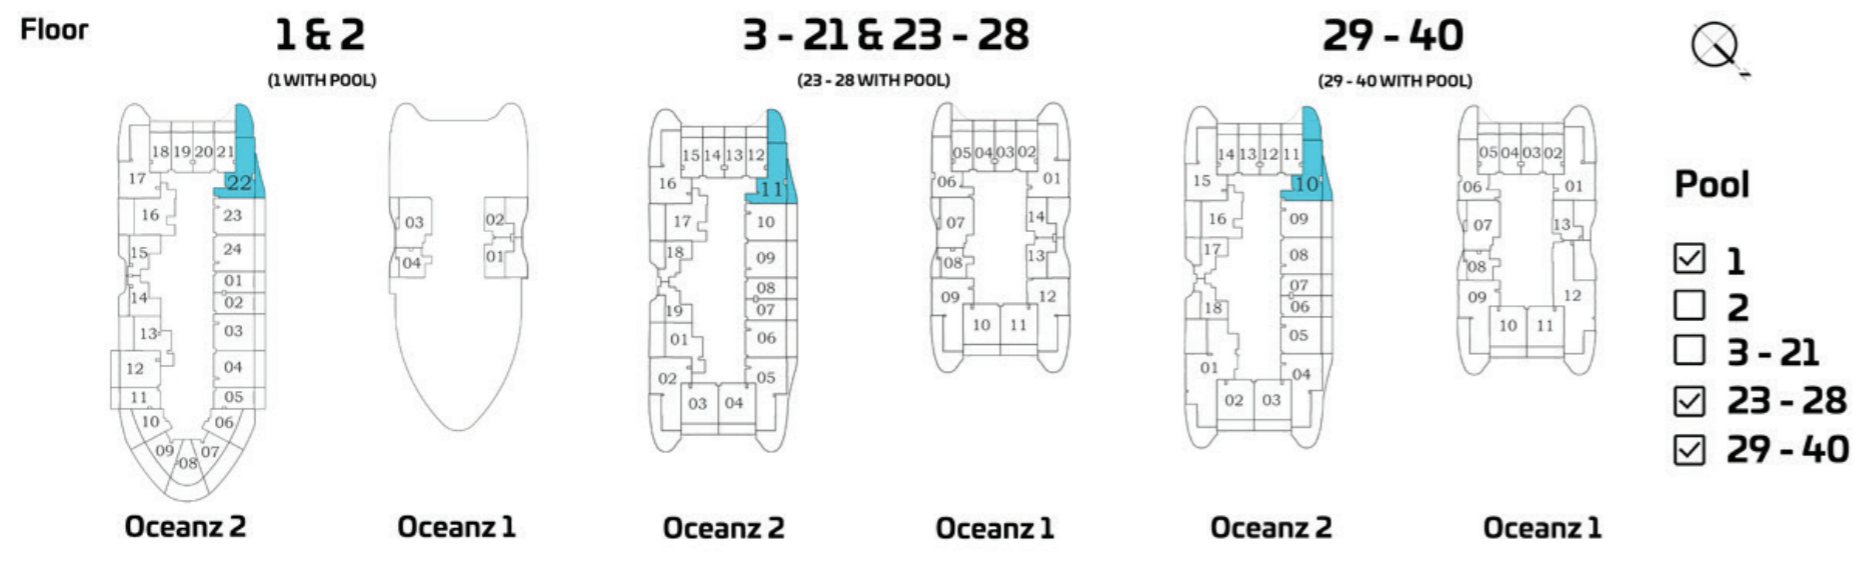

Oceanz 2

Oceanz 1

29 - 40

(29 - 40 WITH POOL)

Oceanz 2

Oceanz 1

Pool

- 3 - 21
- 23 - 28
- 29 - 40

AREA (Sq.Ft)

Apartment
607

Balcony
209

Total
815

FEATURES :

- Pool

FLOOR PLAN

PRESIDENTIAL SUITE - C