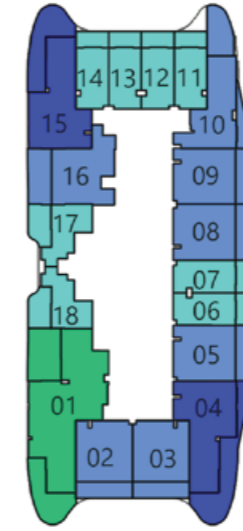

Oceanz 2

Oceanz 1

22

Oceanz 2

Oceanz 1

29 - 40

FLOOR PLAN

2 BEDROOM TYPE - B

FEATURES :

- Pool
- Office
- Maid Room

Floor

29 - 40

Oceanz 2

Oceanz 1

FLOOR PLAN

1ST FLOOR

Oceanz 2

Oceanz 1

**3RD - 21ST
&
23RD - 28TH FLOOR**

Oceanz 2

Oceanz 1

29TH - 40TH FLOOR

Oceanz 2

Oceanz 1