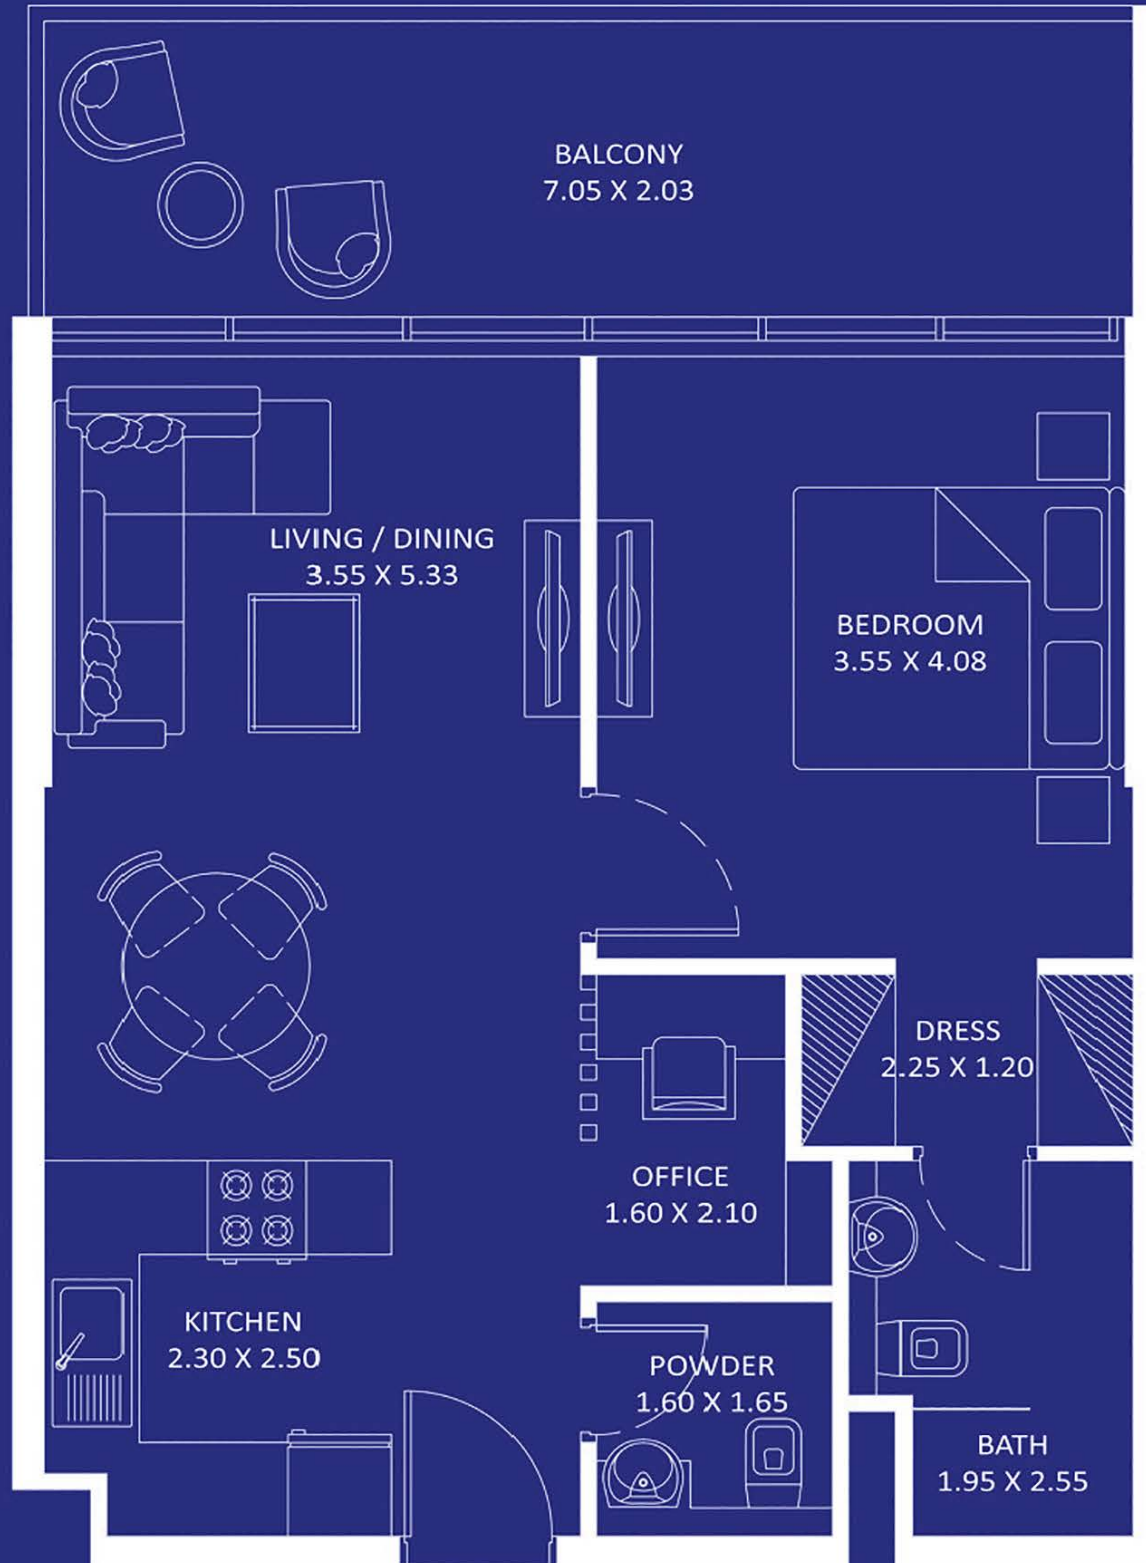

29 - 40

FLOOR PLAN

EXCLUSIVELINKS
Real Estate Brokers

1 BEDROOM

TYPE - A

AREA (Sq.Ft)

Apartment
587 to 590

Balcony
129 to 159