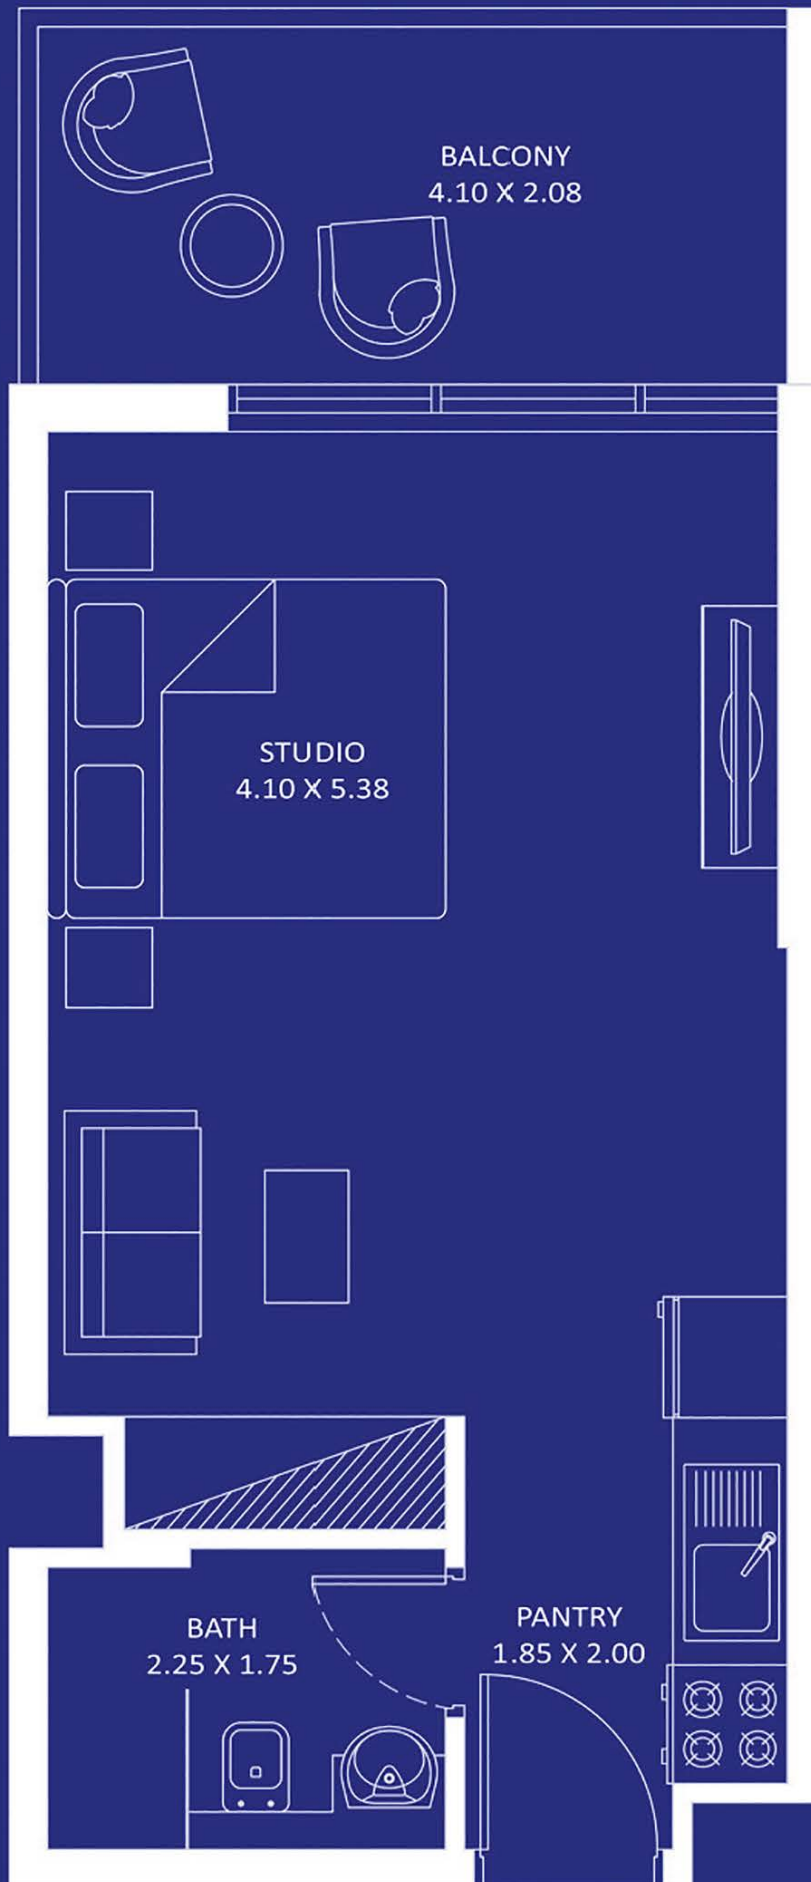

Basketball Court

SPA & Therapy

Relaxation Zone

STUDIO

TYPE - A

AREA (Sq.Ft)

Apartment
335 to 338

Balcony
76 to 95