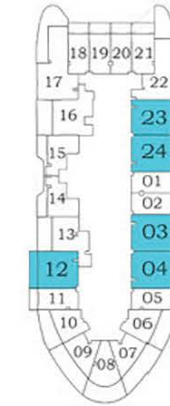

29 - 40

FLOOR PLAN

EXCLUSIVELINKS
Real Estate Brokers

1 BEDROOM

TYPE - A

AREA (Sq.Ft)

Apartment
587 to 590

Balcony
129 to 159

Total
718 to 746

FEATURES :

Office

Floor

Oceanz 2

Oceanz 1

1

2

3 - 21
&
23 - 28

22

29 - 40

FLOOR PLAN

EXCLUSIVELINKS
Real Estate Brokers

1 BEDROOM

TYPE - B

AREA (Sq.Ft)