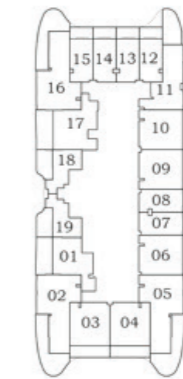

**3 - 21
&
23 - 28**