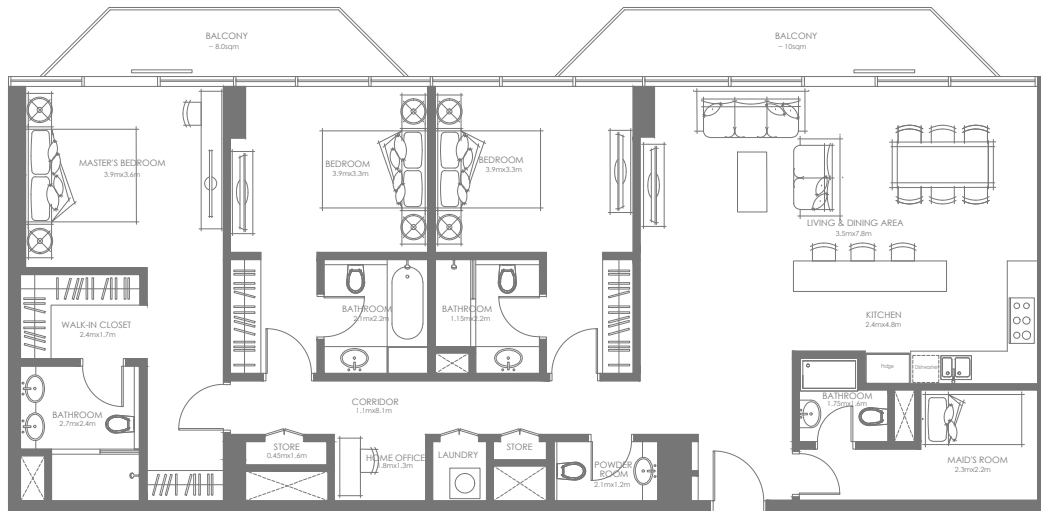

FLOOR PLAN

EXCLUSIVELINKS
Real Estate Brokers

اللوfer أبو ظبي
LOUVRE ABU DHABI
Residences

2 BEDROOMS TYPE A

Disclaimer: This plan is reproduced for illustrative purposes as an example of a typical plot layout and Aldar makes no representation of warranty in relation to any of the information shown.

FLOOR PLAN

2 BEDROOMS + MAID'S ROOM TYPE B

Disclaimer: This plan is reproduced for illustrative purposes as an example of a typical plot layout and Aldar makes no representation of warranty in relation to any of the information shown.

FLOOR PLAN

EXCLUSIVELINKS
Real Estate Brokers

اللوفا أبو ظبي
LOUVRE ABU DHABI
Residences

3 BEDROOMS + MAID'S ROOM TYPE A

Disclaimer: This plan is reproduced for illustrative purposes as an example of a typical plot layout and Aldar makes no representation of warranty in relation to any of the information shown.