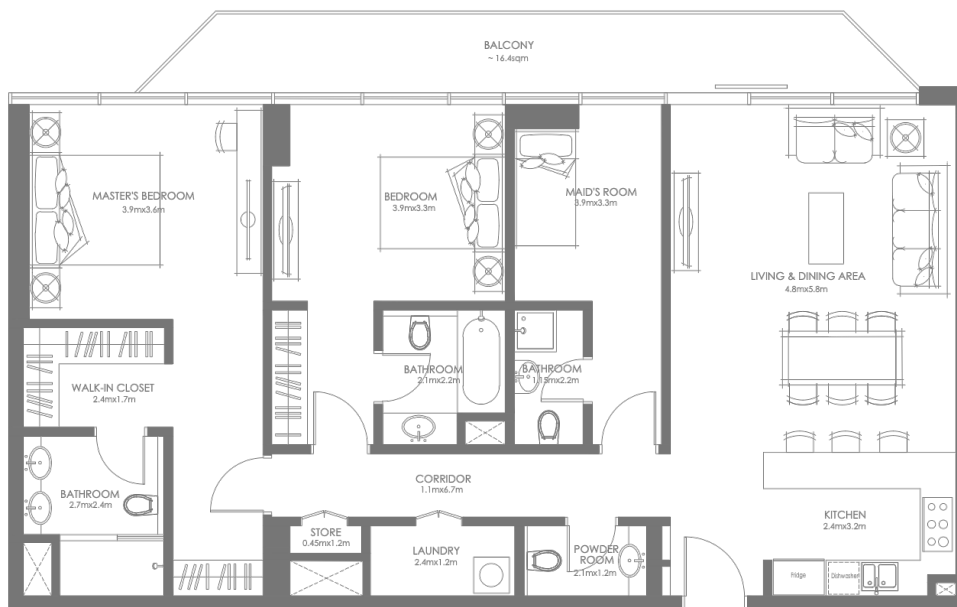

FLOOR PLAN

EXCLUSIVELINKS
Real Estate Brokers

اللوفا أبو ظبي
LOUVRE ABU DHABI
Residences

1 BEDROOM APARTMENT - TYPE A

Disclaimer: This plan is reproduced for illustrative purposes as an example of a typical plot layout and Aldar makes no representation of warranty in relation to any of the information shown.

FLOOR PLAN

EXCLUSIVELINKS
Real Estate Brokers

اللوfer أبو ظبي
LOUVRE ABU DHABI
Residences

2 BEDROOMS TYPE A

Disclaimer: This plan is reproduced for illustrative purposes as an example of a typical plot layout and Aldar makes no representation of warranty in relation to any of the information shown.

FLOOR PLAN

2 BEDROOMS + MAID'S ROOM TYPE B

Disclaimer: This plan is reproduced for illustrative purposes as an example of a typical plot layout and Aldar makes no representation of warranty in relation to any of the information shown.

FLOOR PLAN

EXCLUSIVELINKS
Real Estate Brokers

اللوفا أبو ظبي
LOUVRE ABU DHABI
Residences

3 BEDROOMS + MAID'S ROOM TYPE A

Disclaimer: This plan is reproduced for illustrative purposes as an example of a typical plot layout and Aldar makes no representation of warranty in relation to any of the information shown.