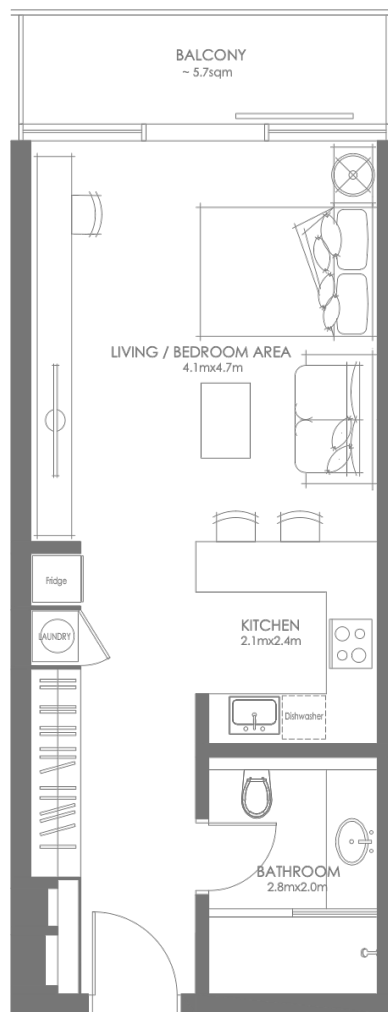

FLOOR PLAN

EXCLUSIVELINKS
Real Estate Brokers

اللوفا أبو ظبي
LOUVRE ABU DHABI
Residences

STUDIO - TYPE B

Disclaimer: This plan is reproduced for illustrative purposes as an example of a typical plot layout and Aldar makes no representation of warranty in relation to any of the information shown.

FLOOR PLAN

EXCLUSIVELINKS
Real Estate Brokers

اللوفا أبو ظبي
LOUVRE ABU DHABI
Residences

1 BEDROOM APARTMENT - TYPE A

Disclaimer: This plan is reproduced for illustrative purposes as an example of a typical plot layout and Aldar makes no representation of warranty in relation to any of the information shown.

FLOOR PLAN

2 BEDROOMS + MAID'S ROOM TYPE B

Disclaimer: This plan is reproduced for illustrative purposes as an example of a typical plot layout and Aldar makes no representation of warranty in relation to any of the information shown.