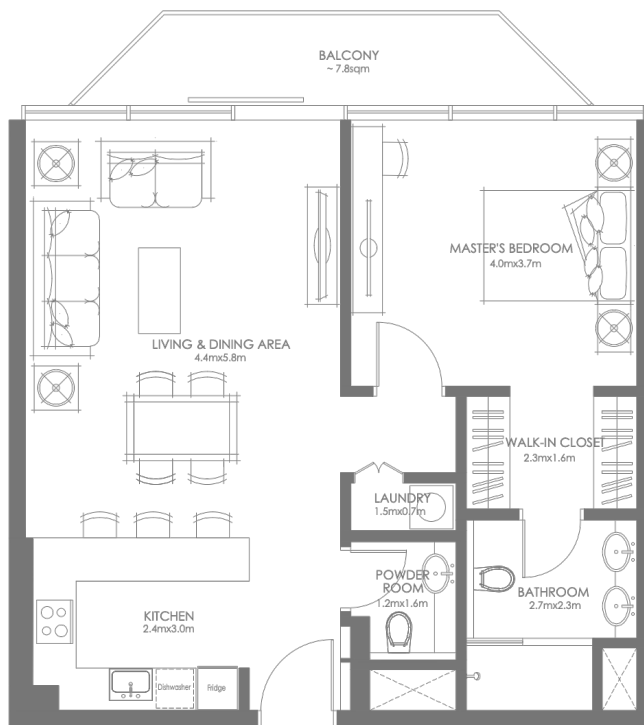

FLOOR PLAN

EXCLUSIVELINKS
Real Estate Brokers

اللوفا أبو ظبي
LOUVRE ABU DHABI
Residences

STUDIO - TYPE B

Disclaimer: This plan is reproduced for illustrative purposes as an example of a typical plot layout and Aldar makes no representation of warranty in relation to any of the information shown.

FLOOR PLAN

EXCLUSIVELINKS
Real Estate Brokers

اللوفا أبو ظبي
LOUVRE ABU DHABI
Residences

1 BEDROOM APARTMENT - TYPE A

Disclaimer: This plan is reproduced for illustrative purposes as an example of a typical plot layout and Aldar makes no representation of warranty in relation to any of the information shown.

FLOOR PLAN

EXCLUSIVELINKS
Real Estate Brokers

اللوfer أبو ظبي
LOUVRE ABU DHABI
Residences

2 BEDROOMS TYPE A

Disclaimer: This plan is reproduced for illustrative purposes as an example of a typical plot layout and Aldar makes no representation of warranty in relation to any of the information shown.

FLOOR PLAN

2 BEDROOMS + MAID'S ROOM TYPE B

Disclaimer: This plan is reproduced for illustrative purposes as an example of a typical plot layout and Aldar makes no representation of warranty in relation to any of the information shown.