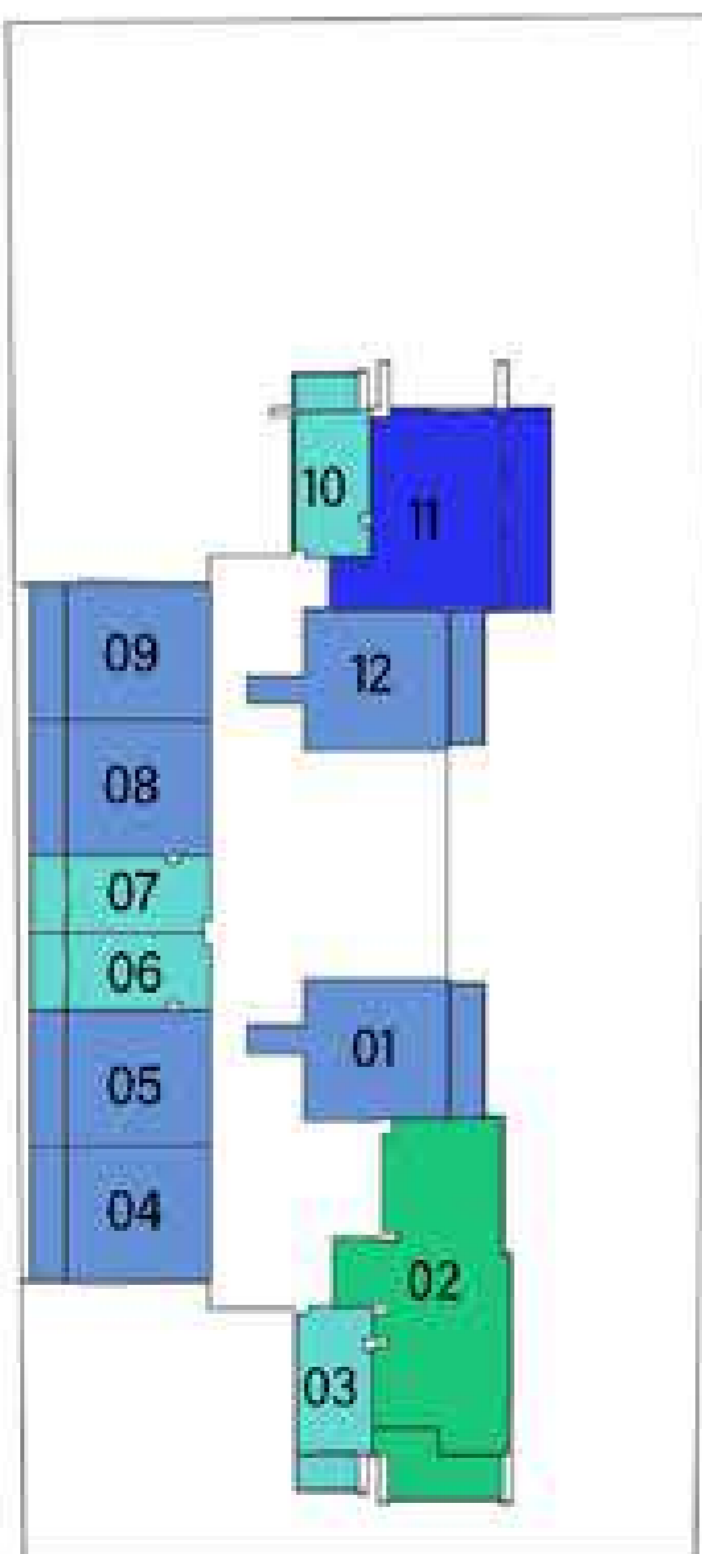

FLOOR :	UNIT Nos :
2 - 21 (Typ)	(204-205) (#209-#210) (214-215) to (2104-2105) (#2109-#2110) (2114-2115)
23	(2303) (#2306-#2307) (2310)
24 - 35 (Typ)	(2403-2404) (#2408-#2409) (2413-2414) to (3503-3504) (#3508-#3509) (3513-3514)

UNITS in VIEWZ 2 :

FLOOR :	UNIT Nos :
2 - 21 (Typ)	(204-205) (#209-#210) (214-215) to (2104-2105) (#2109-#2110) (2114-2115)
23	(2303) (#2306-#2307) (2310)
24 - 35 (Typ)	(2403-2404) (#2408-#2409) (2413-2414) to (3503-3504) (#3508-#3509) (3513-3514)

FEATURES : Pool Maid Room

FLOOR PLAN

EXCLUSIVELINKS
Real Estate Brokers

Ground Floor

VIEWZ 1

VIEWZ 2

Floor 2 to 21 (Typ)

VIEWZ 1

VIEWZ 2

- RETAIL
- STUDIO
- 1 BEDROOM
- 2 BEDROOM
- 3 BEDROOM

Floor 23

VIEWZ 1

VIEWZ 2

Floor 24 to 35 (Typ)

VIEWZ 1

VIEWZ 2