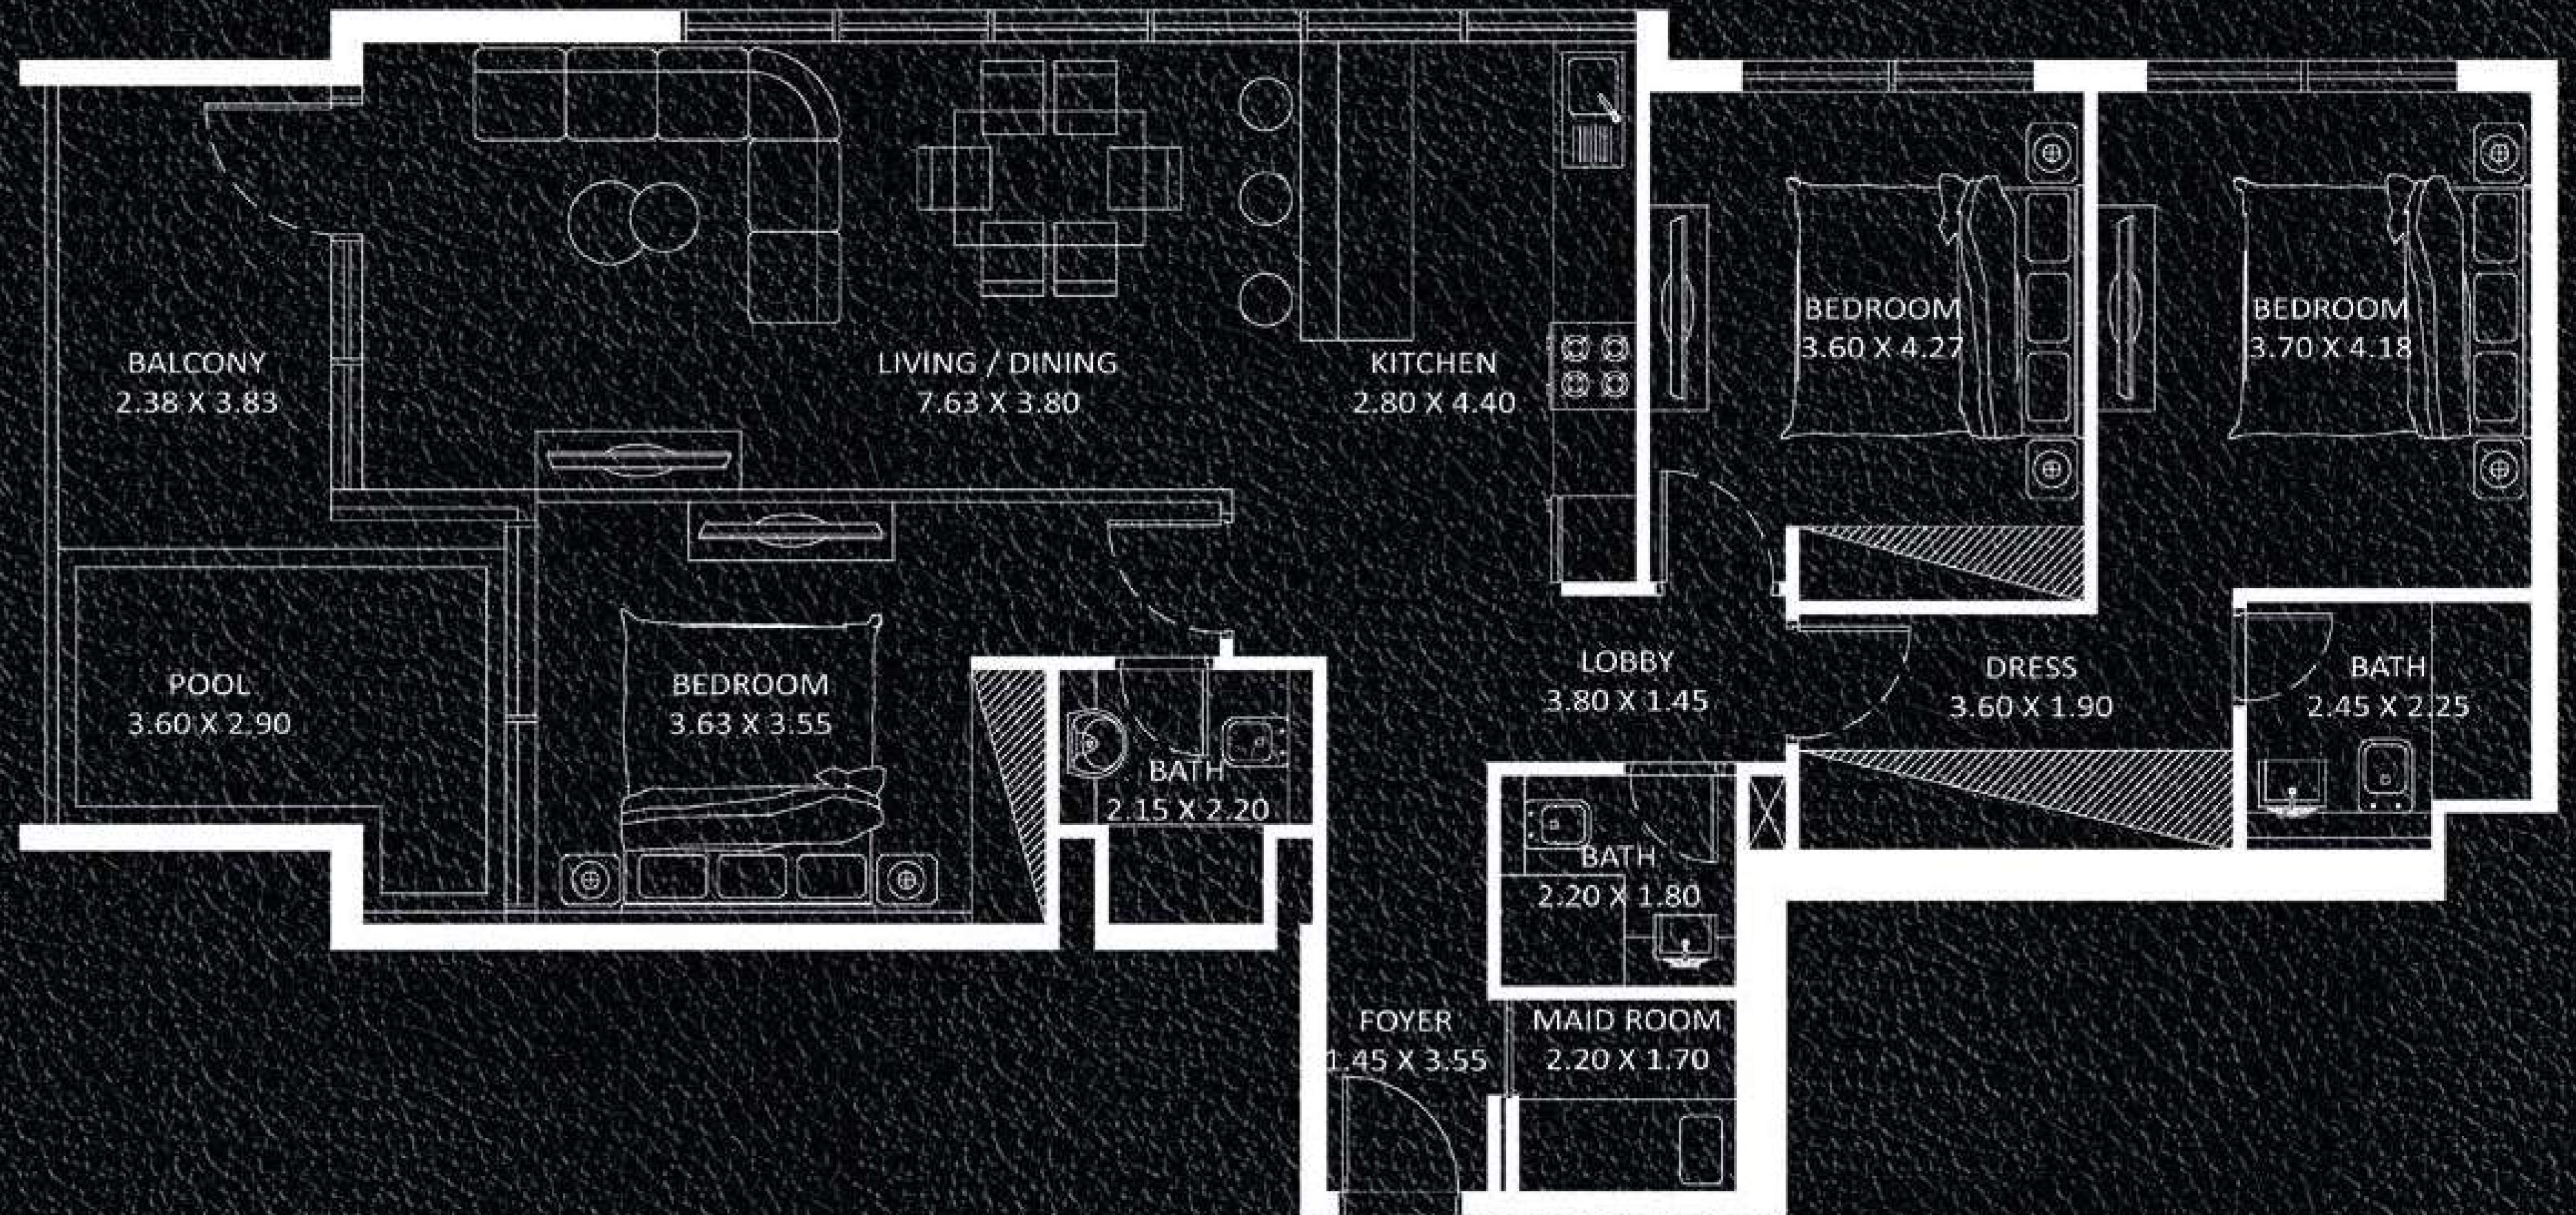

UNITS in VIEWZ 2 :

FLOOR :	UNIT Nos :
2 - 21 (Typ)	(216) to (2116)
23	2311
24 - 35 (Typ)	(2415) to (3515)

FEATURES : Pool Study

FLOOR PLAN

EXCLUSIVELINKS
Real Estate Brokers

FLOOR : 23

VIEWZ 1

VIEWZ 2

FLOOR : 24 - 35 (Typ)

VIEWZ 1

VIEWZ 2

3 BEDROOM TYPE - A

AREA in Sq.Ft :	
Apartment	1,342
Balcony	210
Total	1,552

UNITS in VIEWZ 1 :	
FLOOR :	UNIT Nos :
23	(2302)
24 - 35 (Typ)	(2402) to (3502)

UNITS in VIEWZ 1 :	
FLOOR :	UNIT Nos :
23	(2302)
24 - 35 (Typ)	(2402) to (3502)

FEATURES : Pool Maid Room

FLOOR PLAN

EXCLUSIVELINKS
Real Estate Brokers

Ground Floor

VIEWZ 1

VIEWZ 2

Floor 2 to 21 (Typ)

VIEWZ 1

VIEWZ 2

- RETAIL
- STUDIO
- 1 BEDROOM
- 2 BEDROOM
- 3 BEDROOM

Floor 23

VIEWZ 1

VIEWZ 2

Floor 24 to 35 (Typ)

VIEWZ 1

VIEWZ 2