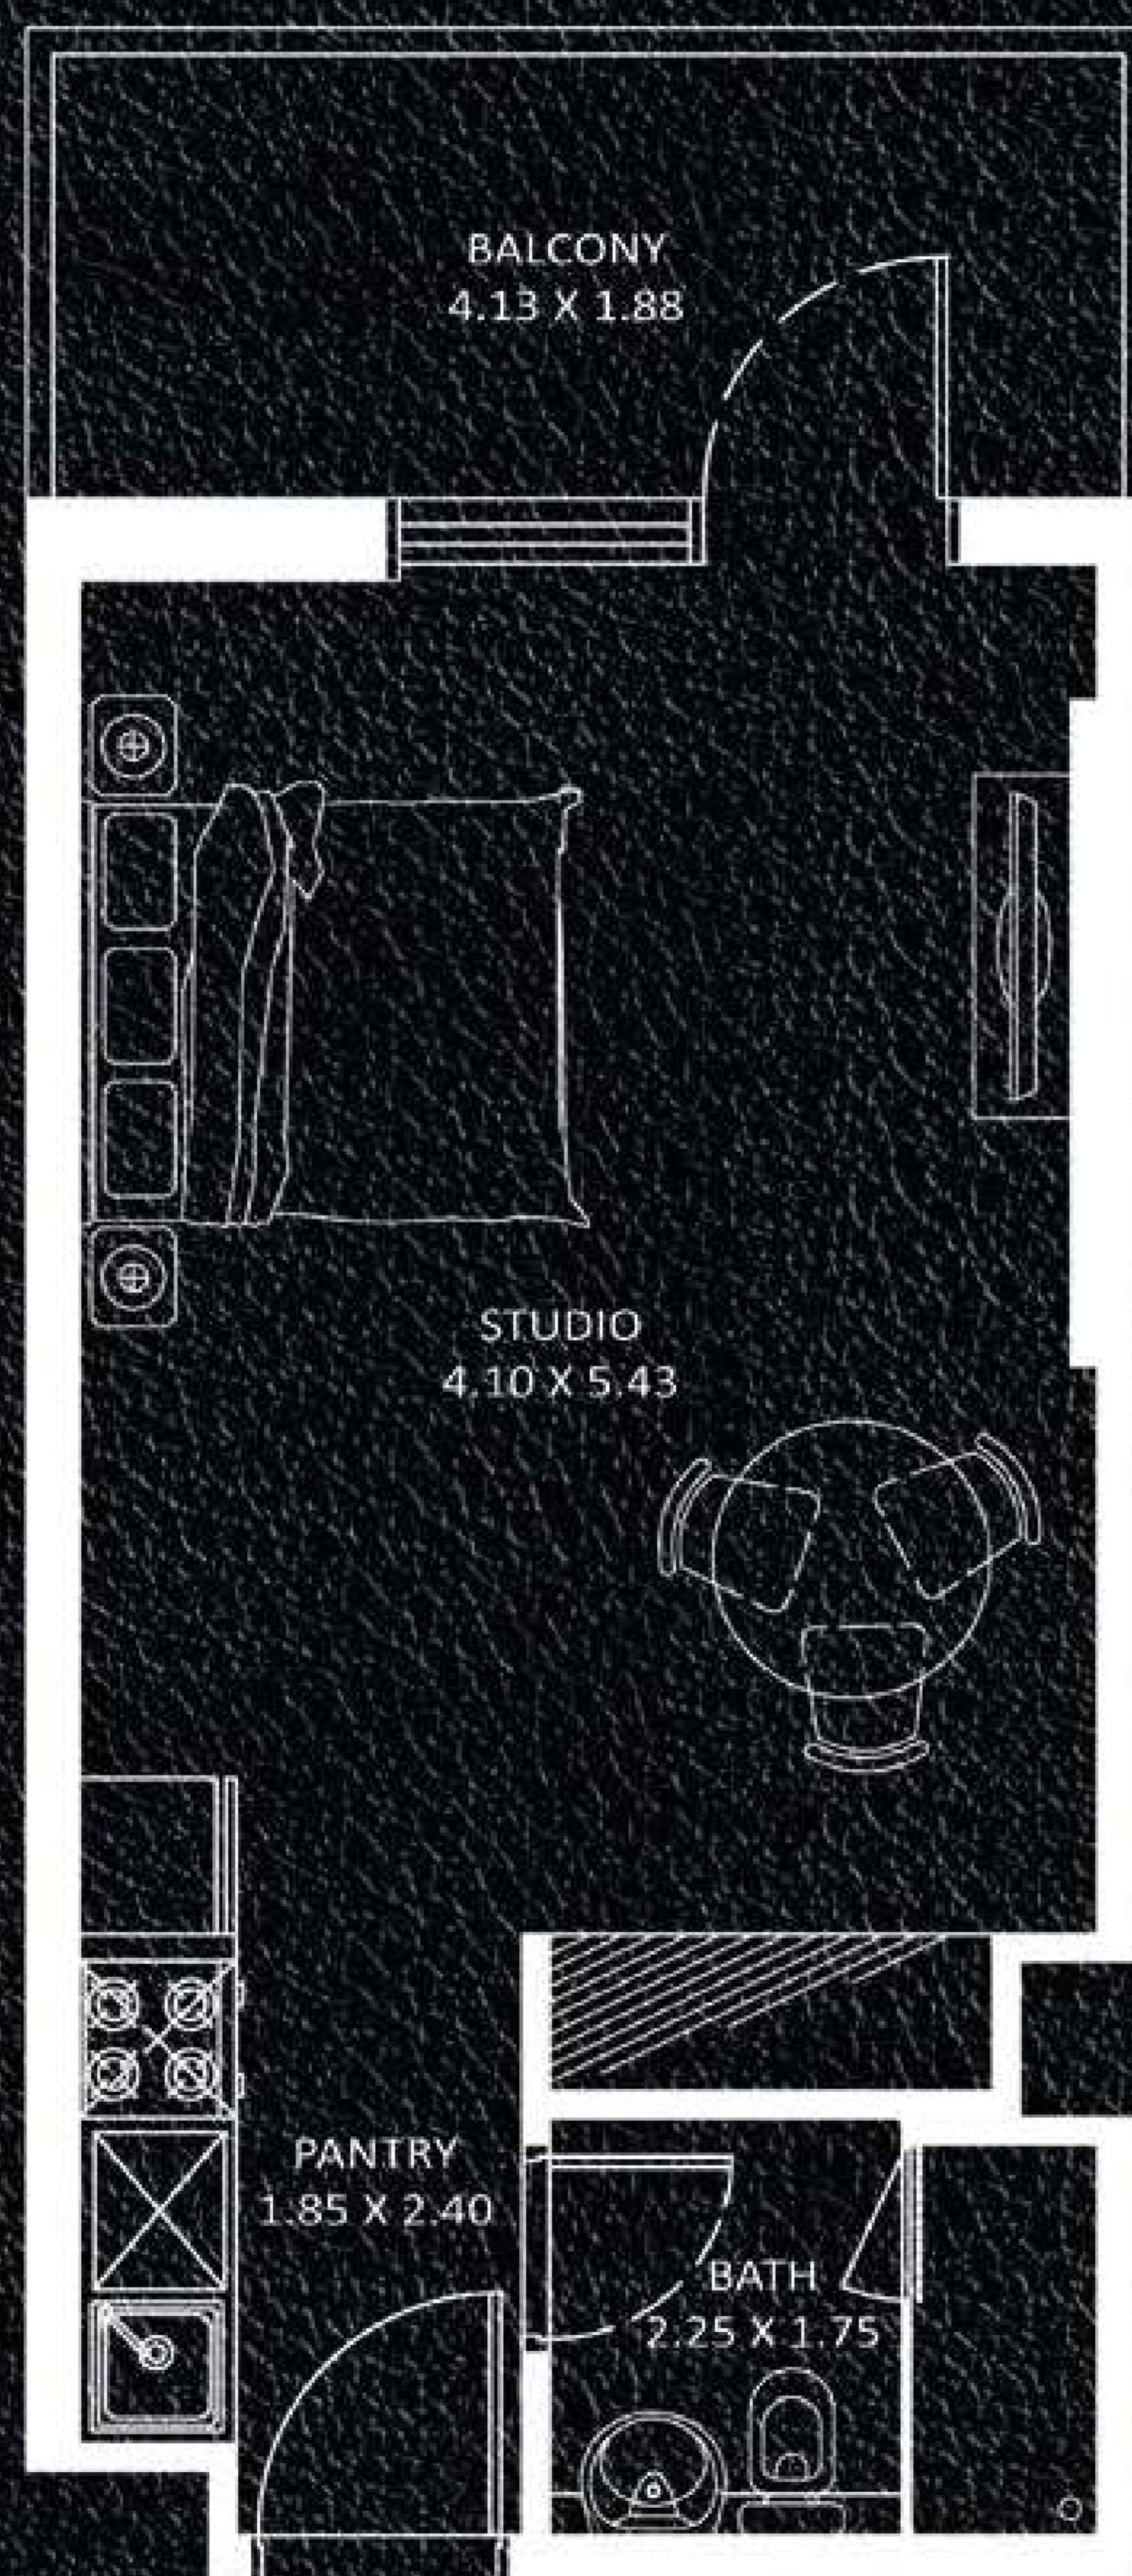

FLOOR PLAN

EXCLUSIVELINKS

Real Estate Brokers

FLOOR : 2 - 21 (Typ)

FLOOR : 23

FLOOR : 24 - 35 (Typ)

STUDIO TYPE - A

AREA in Sq.Ft :

Apartment	335 to 336
Balcony	66 to 84
Total	401 to 420

UNITS in VIEWZ 1 :

FLOOR :	UNIT Nos :
2 - 21 (Typ)	(204-205) (#209-#210) (214-215) to (2104-2105) (#2109-#2110) (2114-2115)
23	(2303) (#2306-#2307) (2310)
24 - 35 (Typ)	(2403-2404) (#2408-#2409) (2413-2414) to (3503-3504) (#3508-#3509) (3513-3514)

UNITS in VIEWZ 2 :

FLOOR :	UNIT Nos :
2 - 21 (Typ)	(204-205) (#209-#210) (214-215) to (2104-2105) (#2109-#2110) (2114-2115)
23	(2303) (#2306-#2307) (2310)
24 - 35 (Typ)	(2403-2404) (#2408-#2409) (2413-2414) to (3503-3504) (#3508-#3509) (3513-3514)

Balcony Area in 84 Sq.Ft