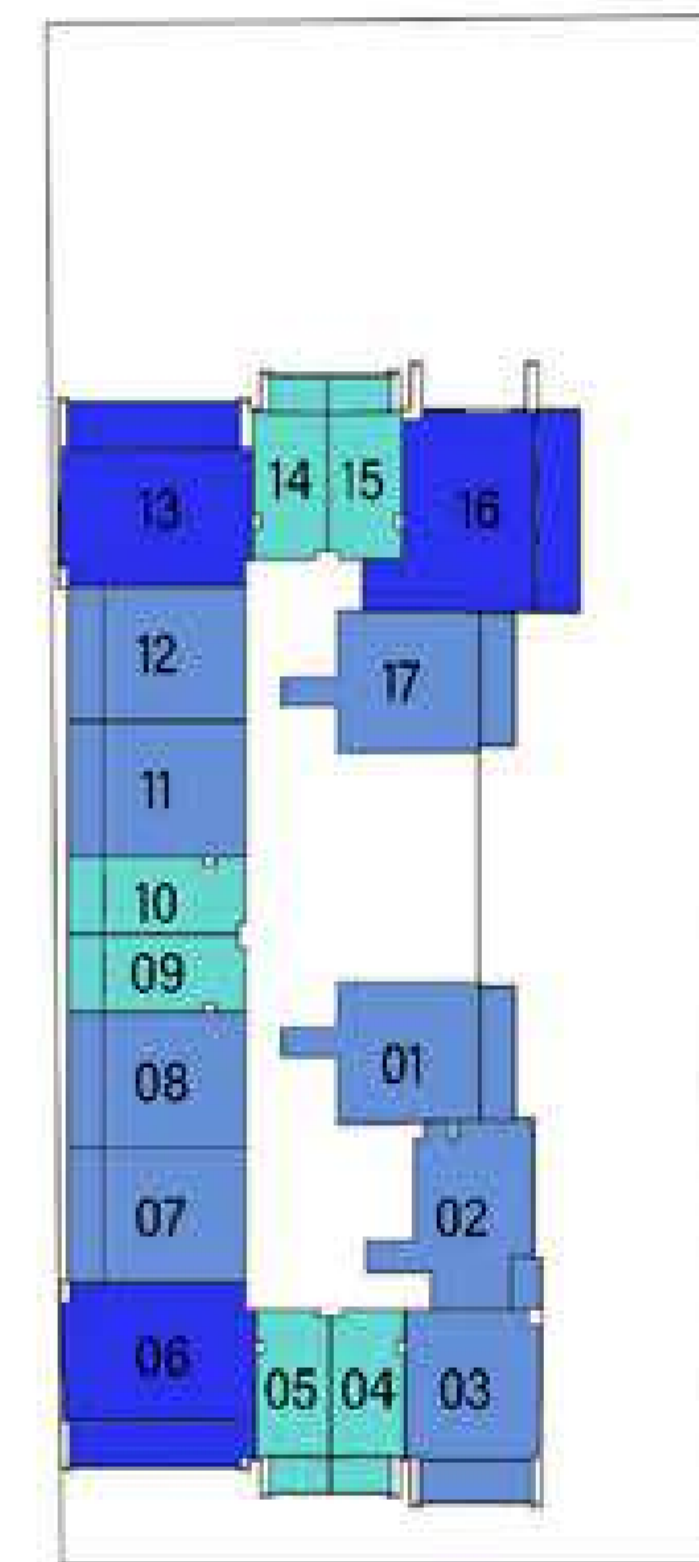

UNITS in VIEWZ 2 :

FLOOR :	UNIT Nos :
2 - 21 (Typ)	(204-205) (#209-#210) (214-215) to (2104-2105) (#2109-#2110) (2114-2115)
23	(2303) (#2306-#2307) (2310)
24 - 35 (Typ)	(2403-2404) (#2408-#2409) (2413-2414) to (3503-3504) (#3508-#3509) (3513-3514)

UNITS in VIEWZ 1 :

FLOOR :	UNIT Nos :
2 - 21 (Typ)	(207-208)(211-212) to (2107-2108)(2111-2112)
23	(2304-2305) (2308-2309)
24 - 35 (Typ)	(2406-2407) (2410-2411) to (3506-3507) (3510-3511)

UNITS in VIEWZ 2 :

FEATURES : Pool Maid Room

FLOOR PLAN

EXCLUSIVELINKS
Real Estate Brokers

Ground Floor

VIEWZ 1

VIEWZ 2

Floor 2 to 21 (Typ)

VIEWZ 1

VIEWZ 2

- RETAIL
- STUDIO
- 1 BEDROOM
- 2 BEDROOM
- 3 BEDROOM

Floor 23

VIEWZ 1

VIEWZ 2

Floor 24 to 35 (Typ)

VIEWZ 1

VIEWZ 2