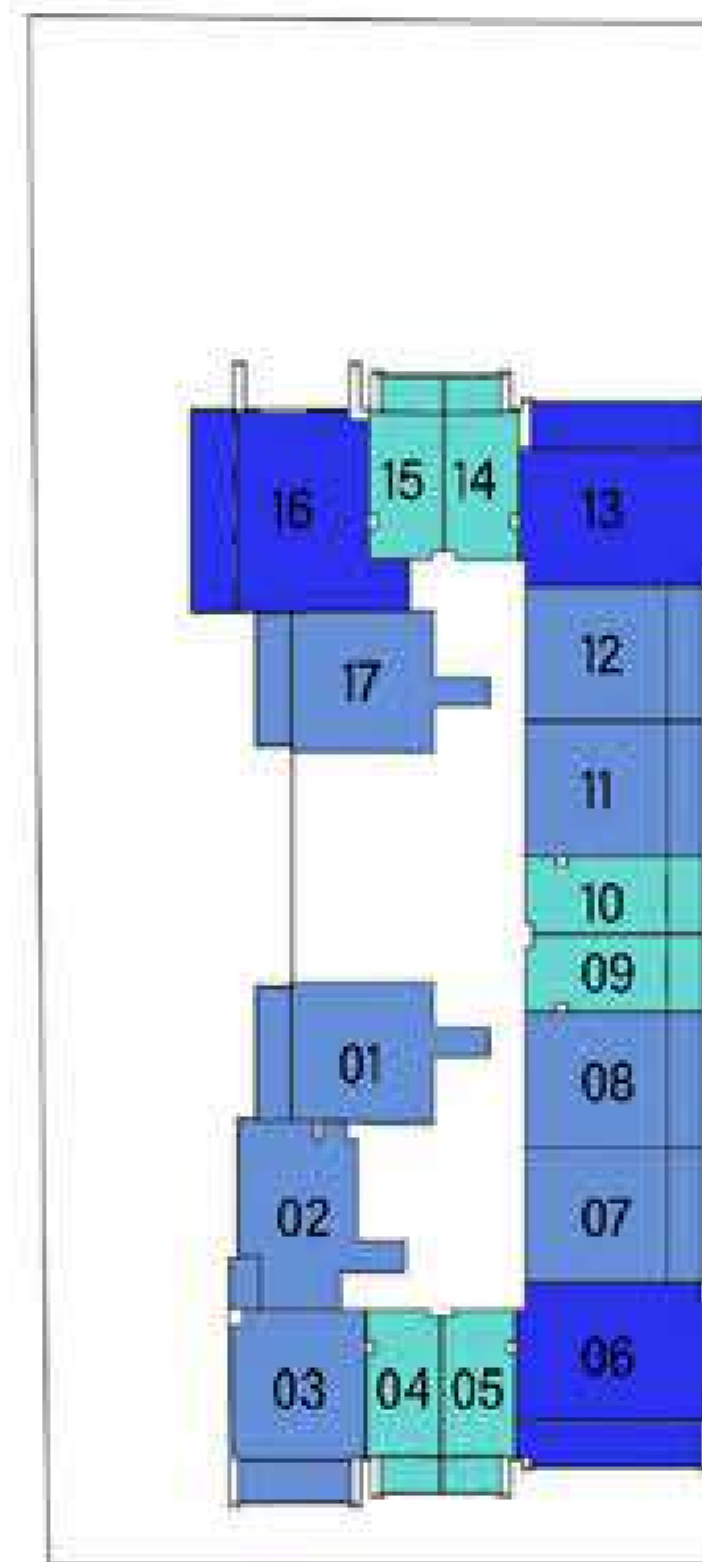

UNITS in VIEWZ 2 :

FLOOR :	UNIT Nos :
2 - 21 (Typ)	(204-205) (#209-#210) (214-215) to (2104-2105) (#2109-#2110) (2114-2115)
23	(2303) (#2306-#2307) (2310)
24 - 35 (Typ)	(2403-2404) (#2408-#2409) (2413-2414) to (3503-3504) (#3508-#3509) (3513-3514)

UNITS in VIEWZ 1 :

FLOOR :	UNIT Nos :
2 - 21 (Typ)	(207-208)(211-212) to (2107-2108)(2111-2112)
23	(2304-2305) (2308-2309)
24 - 35 (Typ)	(2406-2407) (2410-2411) to (3506-3507) (3510-3511)

UNITS in VIEWZ 2 :

FEATURES : Pool Maid Room

FLOOR PLAN

EXCLUSIVELINKS
Real Estate Brokers

Ground Floor

VIEWZ 1

VIEWZ 2

Floor 2 to 21 (Typ)

VIEWZ 1

VIEWZ 2

- RETAIL
- STUDIO
- 1 BEDROOM
- 2 BEDROOM
- 3 BEDROOM

Floor 23

VIEWZ 1

VIEWZ 2

Floor 24 to 35 (Typ)

VIEWZ 1

VIEWZ 2