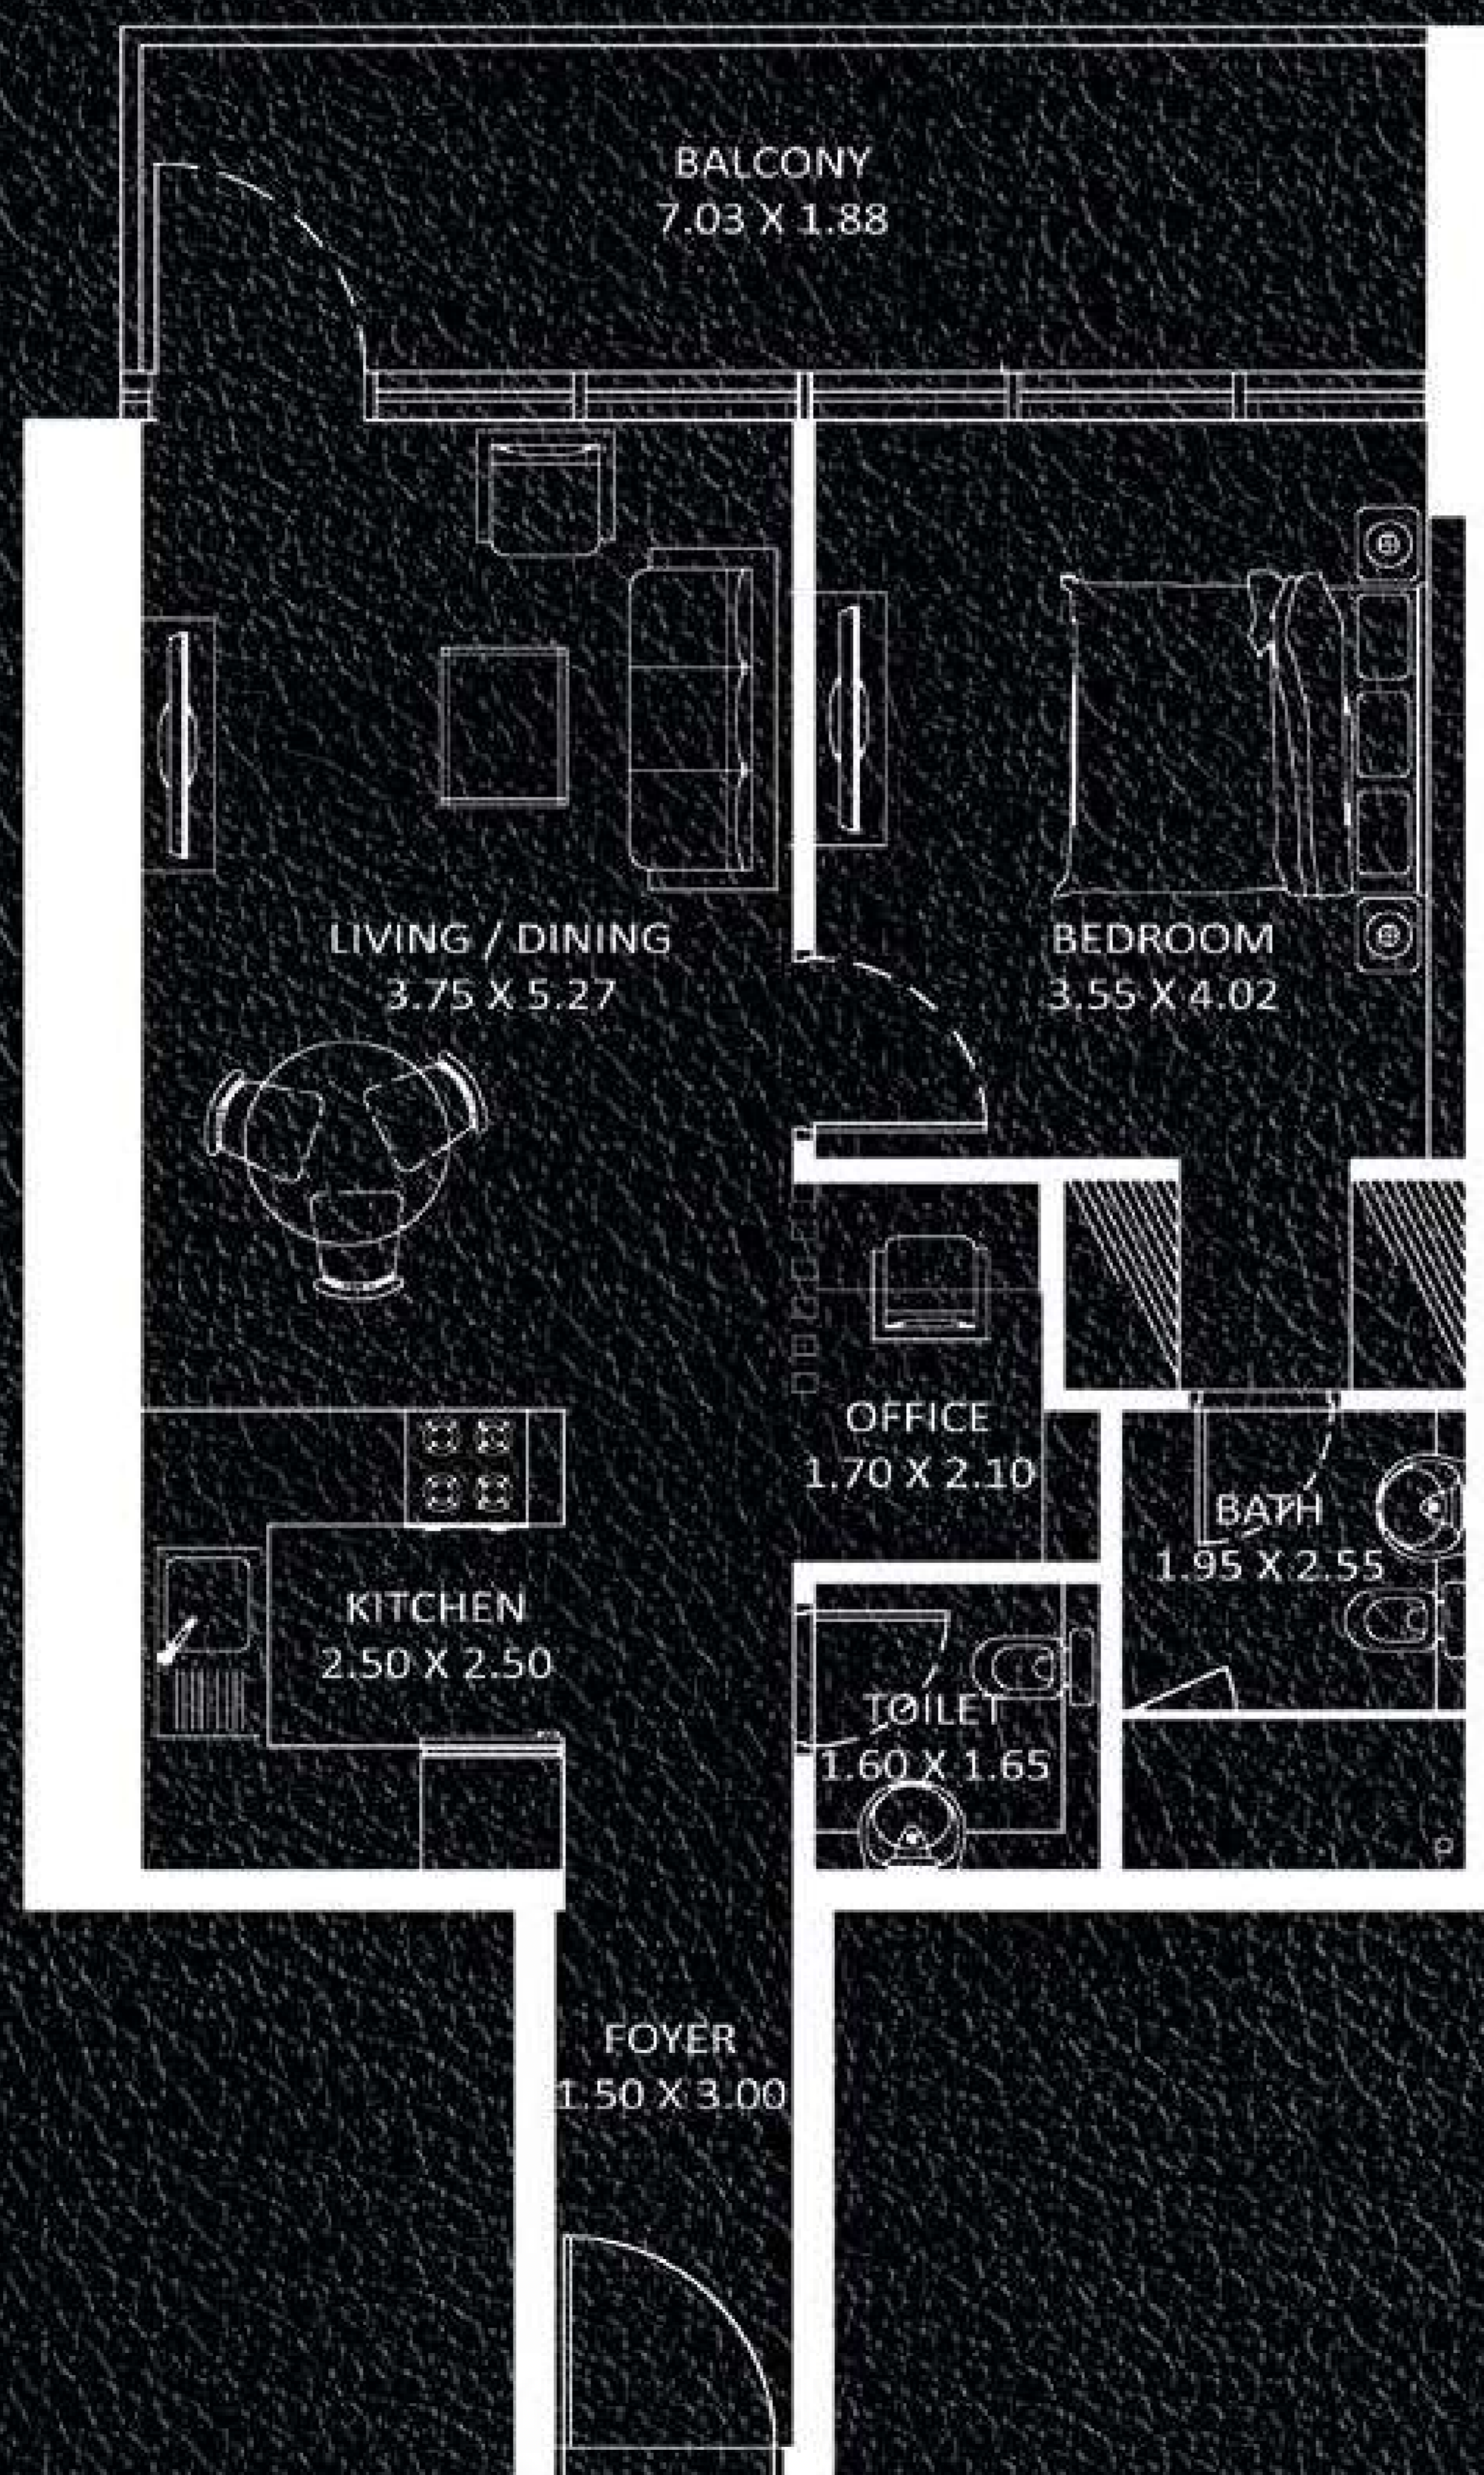

FLOOR PLAN

EXCLUSIVELINKS

Real Estate Brokers

FLOOR : 2 - 21 (Typ)

VIEWZ 1

VIEWZ 2

FLOOR : 23

VIEWZ 1

VIEWZ 2

FLOOR : 24 - 35 (Typ)

VIEWZ 1

VIEWZ 2

1 BEDROOM TYPE - B

AREA in Sq.Ft :

Apartment	665
Balcony	142
Total	807

UNITS in VIEWZ 1 :

FLOOR :	UNIT Nos :
2 - 21 (Typ)	(201) (217) to (2101) (2117)
23	(2301) (2312)
24 - 35 (Typ)	(2401) (2416) to (3501) (3516)

UNITS in VIEWZ 2 :

FLOOR :	UNIT Nos :
2 - 21 (Typ)	(201) (217) to (2101) (2117)
23	(2301) (2312)
24 - 35 (Typ)	(2401) (2416) to (3501) (3516)

FEATURES : ☒ Office