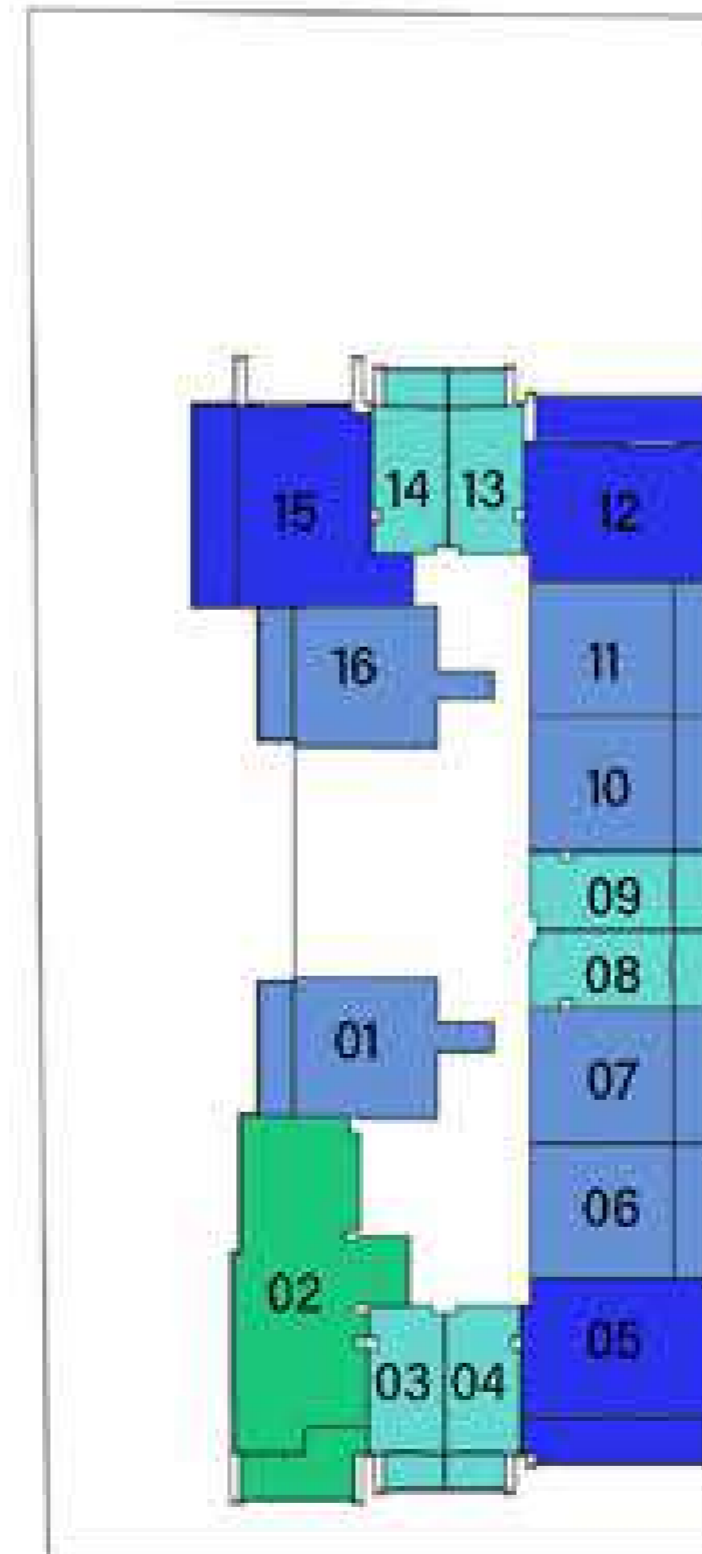

UNITS in VIEWZ 2 :

FLOOR :	UNIT Nos :
2 - 21 (Typ)	(204-205) (#209-#210) (214-215) to (2104-2105) (#2109-#2110) (2114-2115)
23	(2303) (#2306-#2307) (2310)
24 - 35 (Typ)	(2403-2404) (#2408-#2409) (2413-2414) to (3503-3504) (#3508-#3509) (3513-3514)

FEATURES : Pool Maid Room

FLOOR PLAN

EXCLUSIVELINKS
Real Estate Brokers

Ground Floor

VIEWZ 1

VIEWZ 2

Floor 2 to 21 (Typ)

VIEWZ 1

VIEWZ 2

- RETAIL
- STUDIO
- 1 BEDROOM
- 2 BEDROOM
- 3 BEDROOM

Floor 23

VIEWZ 1

VIEWZ 2

Floor 24 to 35 (Typ)

VIEWZ 1

VIEWZ 2

FLOOR PLAN

EXCLUSIVELINKS
Real Estate Brokers

LAKE VIEW

CITY VIEW

TOWN VIEW

ISLAND VIEW

CITY VIEW

LAKE VIEW