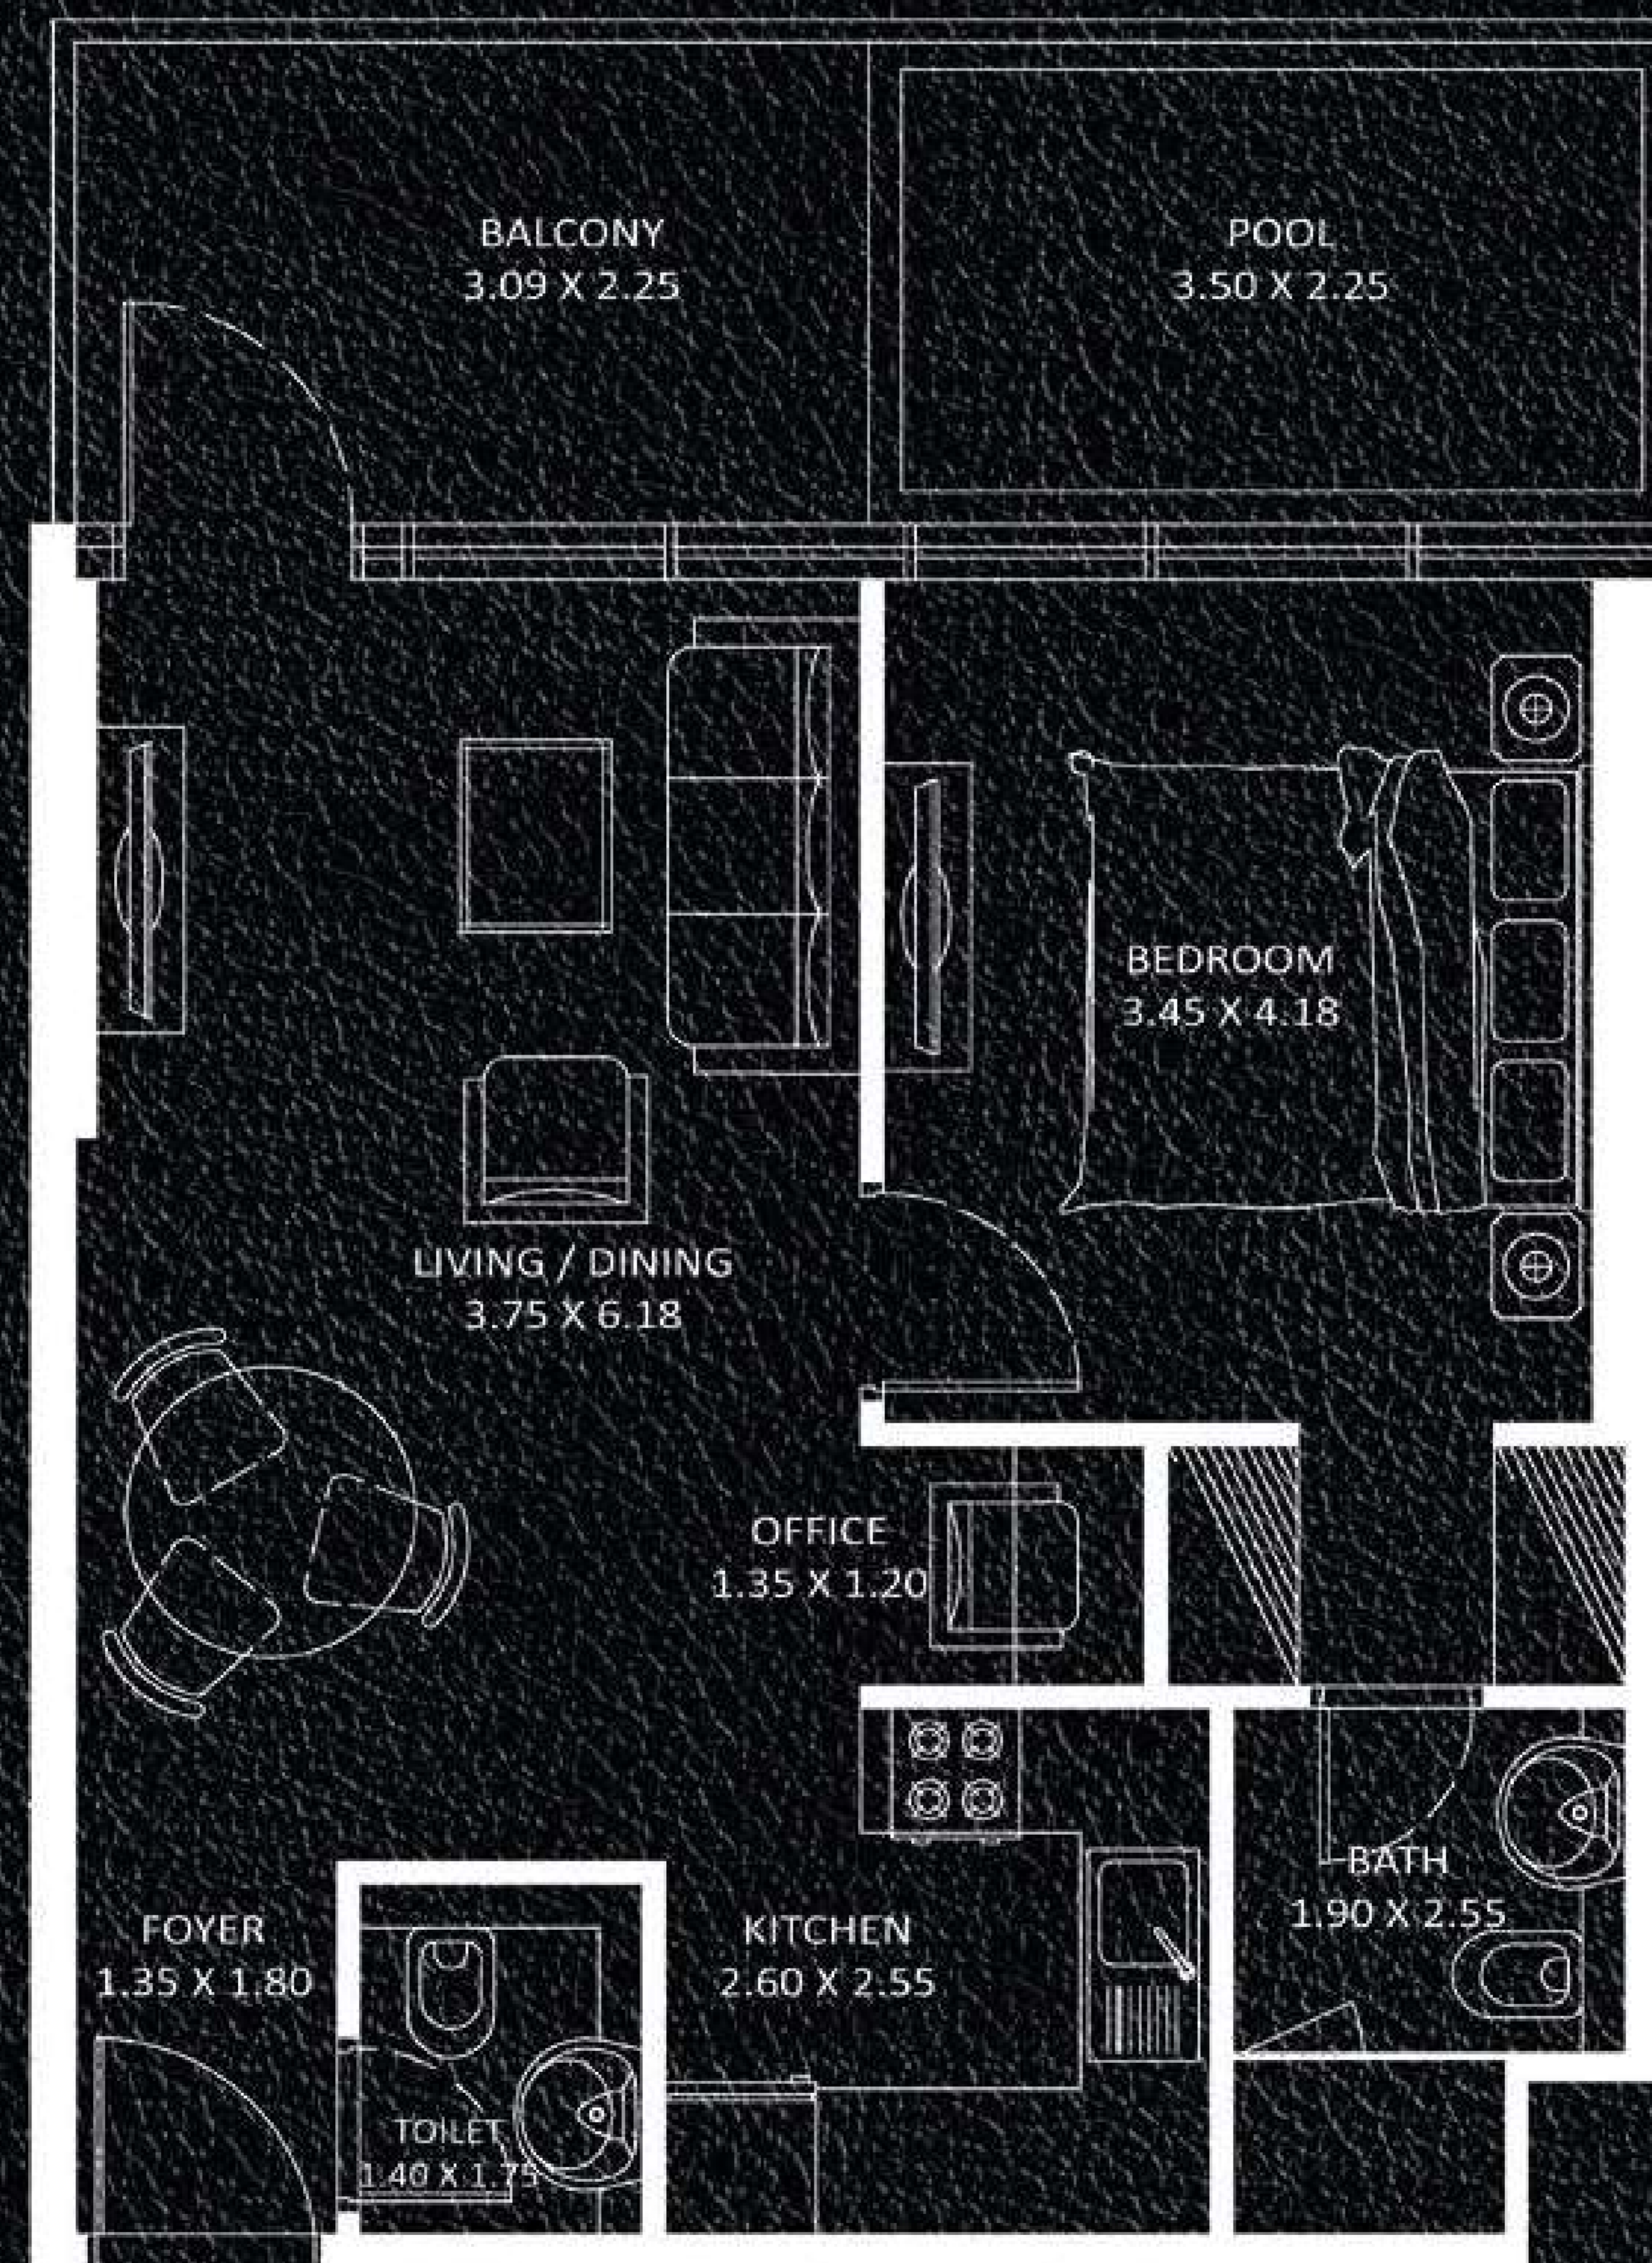

FLOOR PLAN

EXCLUSIVELINKS

Real Estate Brokers

FLOOR : 2 - 21 (Typ)

PRESIDENTIAL SUITE TYPE - D

AREA in Sq.Ft :

Apartment	616
Balcony	147
Total	763

UNITS in VIEWZ 1 :

FLOOR :	UNIT Nos :
2 - 21 (Typ)	(203) to (2103)

UNITS in VIEWZ 2 :

FLOOR :	UNIT Nos :
2 - 21 (Typ)	(203) to (2103)

FEATURES : ☒ Pool ☒ Office