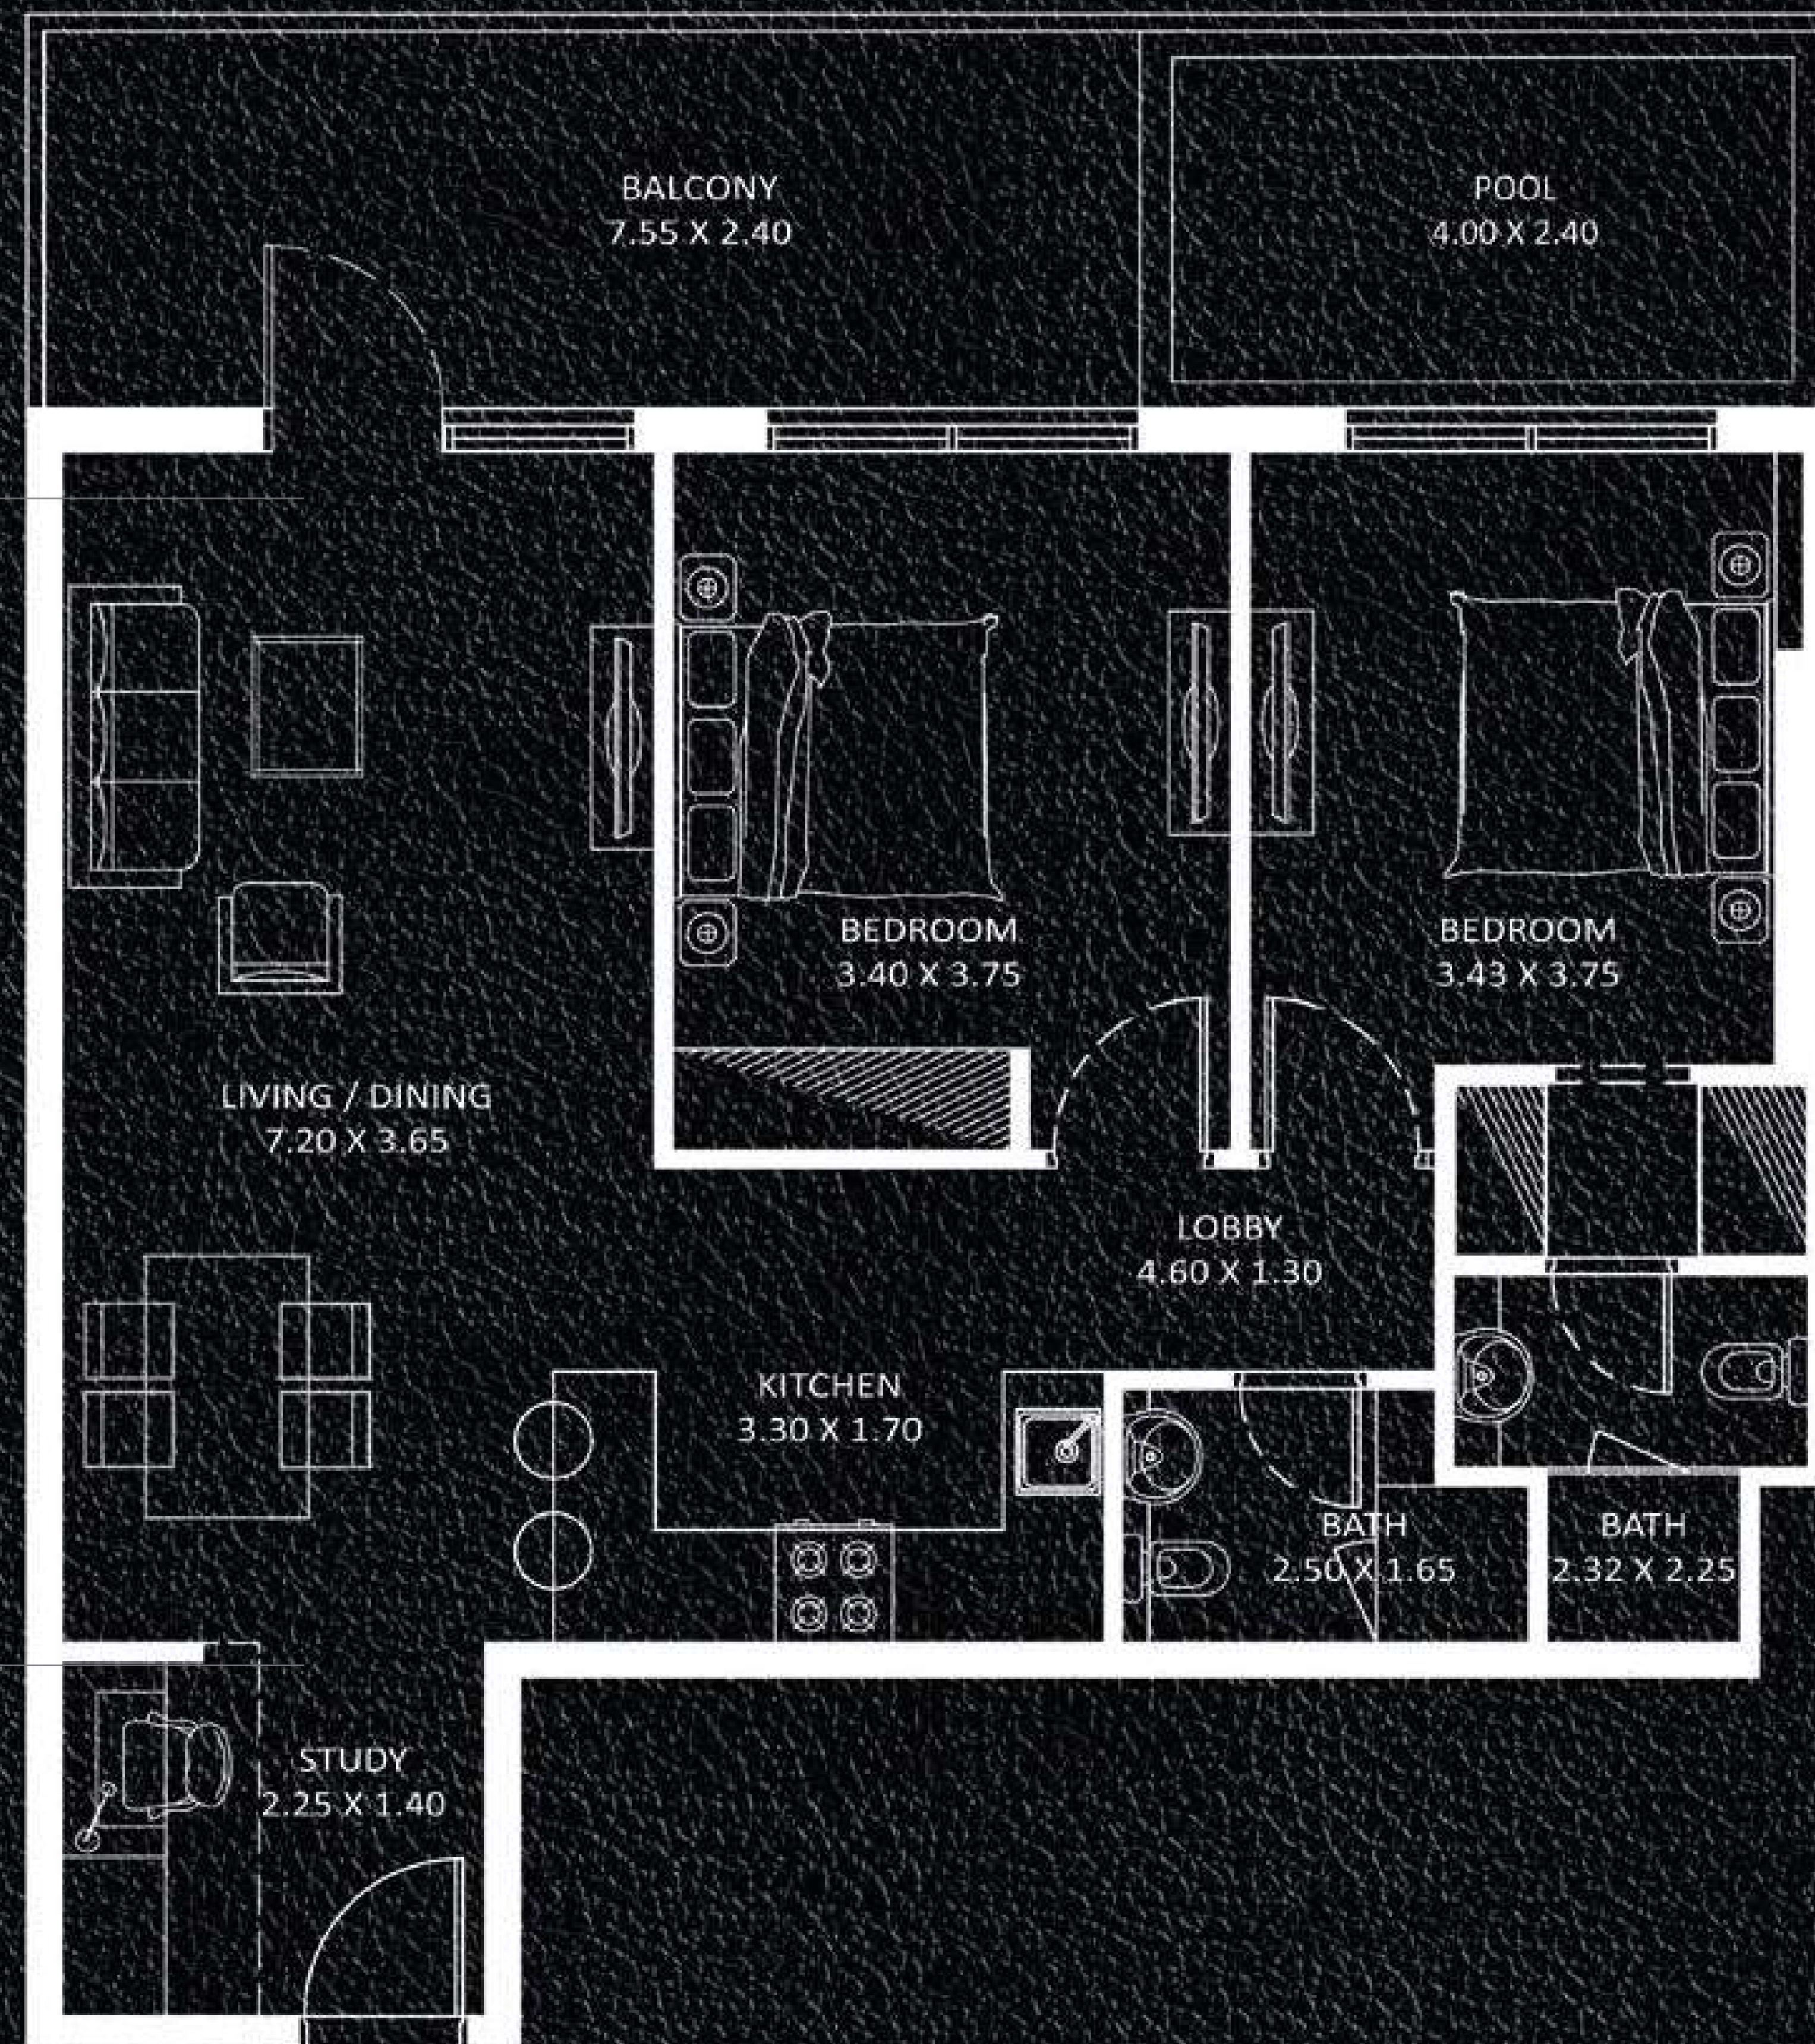

FLOOR PLAN

EXCLUSIVELINKS

Real Estate Brokers

FLOOR : 2 - 21 (Typ)

FLOOR : 23

VIEWZ 1

VIEWZ 2

FLOOR : 24 - 35 (Typ)

VIEWZ 1

VIEWZ 2

2 BEDROOM TYPE - B

AREA in Sq.Ft :

Apartment	874
Balcony	278
Total	1,152

UNITS in VIEWZ 1 :

FLOOR :	UNIT Nos :
2 - 21 (Typ)	(216) to (2116)
23	2311
24 - 35 (Typ)	(2415) to (3515)

UNITS in VIEWZ 2 :

FLOOR :	UNIT Nos :
2 - 21 (Typ)	(216) to (2116)
23	2311
24 - 35 (Typ)	(2415) to (3515)

FEATURES : ☒ Pool ☒ Study