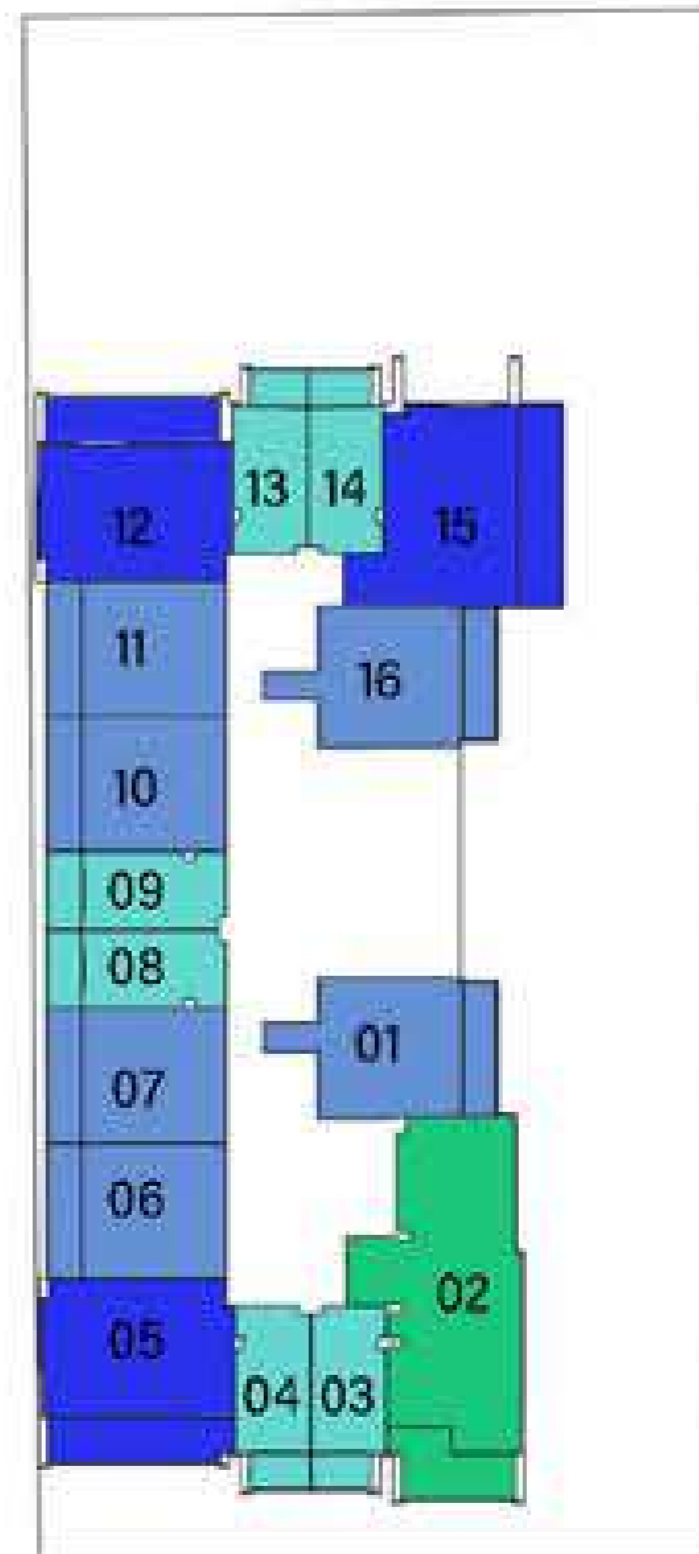

UNITS in VIEWZ 2 :

FLOOR :	UNIT Nos :
2 - 21 (Typ)	(204-205) (#209-#210) (214-215) to (2104-2105) (#2109-#2110) (2114-2115)
23	(2303) (#2306-#2307) (2310)
24 - 35 (Typ)	(2403-2404) (#2408-#2409) (2413-2414) to (3503-3504) (#3508-#3509) (3513-3514)

UNITS in VIEWZ 1 :

FLOOR :	UNIT Nos :
2 - 21 (Typ)	(207-208)(211-212) to (2107-2108)(2111-2112)
23	(2304-2305) (2308-2309)
24 - 35 (Typ)	(2406-2407) (2410-2411) to (3506-3507) (3510-3511)

UNITS in VIEWZ 2 :

FEATURES : Pool Maid Room

FLOOR PLAN

EXCLUSIVELINKS
Real Estate Brokers

Ground Floor

VIEWZ 1

VIEWZ 2

Floor 2 to 21 (Typ)

VIEWZ 1

VIEWZ 2

- RETAIL
- STUDIO
- 1 BEDROOM
- 2 BEDROOM
- 3 BEDROOM

Floor 23

VIEWZ 1

VIEWZ 2

Floor 24 to 35 (Typ)

VIEWZ 1

VIEWZ 2