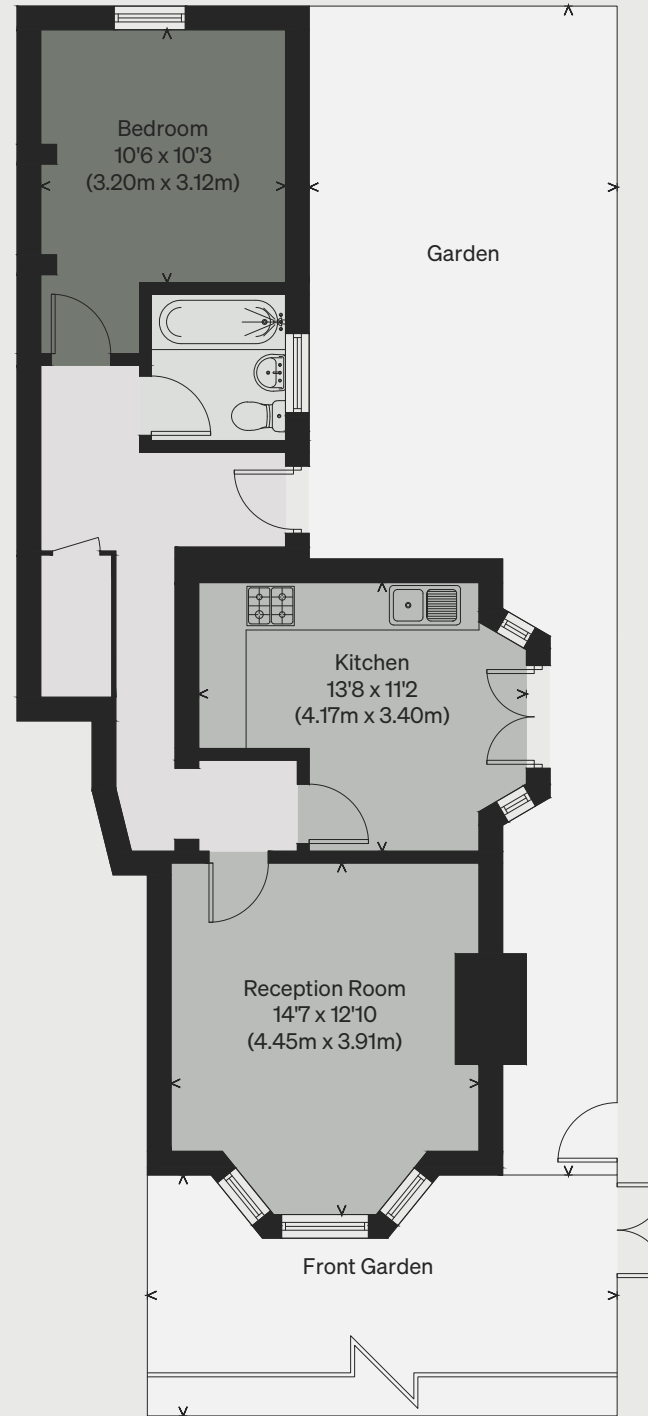

# INIGO

PROPERTY NAME

Stanger Road

LOCATION

London SE25

Approximate Floor Area = 57 sq m / 614 sq ft

*Illustration for identification purposes only,  
measurements are approximate, not to scale*

GROUND FLOOR