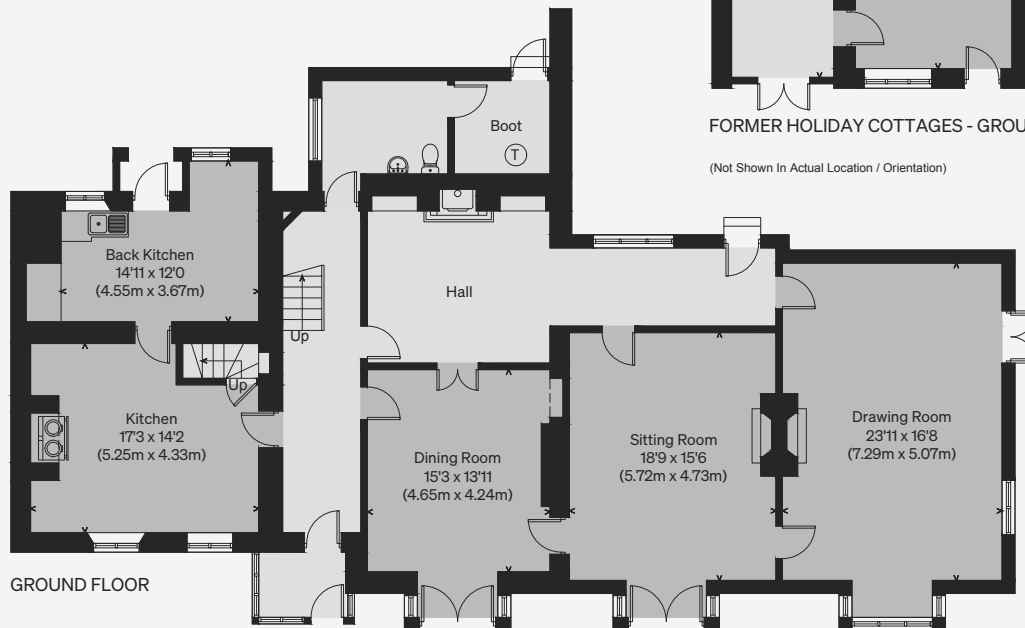

PROPERTY NAME

Thornbury Manor

LOCATION

Thornbury, North Devon

Approximate Floor Area = 358.5 sq m / 3859 sq ft

Reduced Headroom Area = 5 sq m / 54 sq ft

Outbuilding = 95.5 sq m / 1028 sq ft

Total = 459 sq m / 4941 sq ft

*Illustration for identification purposes only, measurements are approximate, not to scale*

FORMER HOLIDAY COTTAGES - GROUND FLOOR

(Not Shown In Actual Location / Orientation)

GROUND FLOOR

FIRST FLOOR