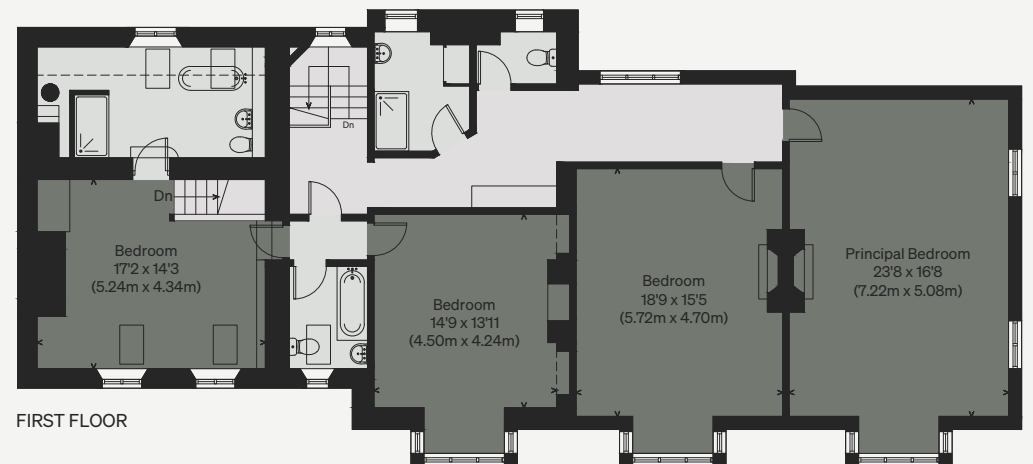

PROPERTY NAME

Thornbury Manor

LOCATION

Thornbury, North Devon

Approximate Floor Area = 358.5 sq m / 3859 sq ft

Reduced Headroom Area = 5 sq m / 54 sq ft

Outbuilding = 95.5 sq m / 1028 sq ft

Total = 459 sq m / 4941 sq ft

*Illustration for identification purposes only, measurements are approximate, not to scale*

FORMER HOLIDAY COTTAGES - GROUND FLOOR

(Not Shown In Actual Location / Orientation)

GROUND FLOOR

FIRST FLOOR