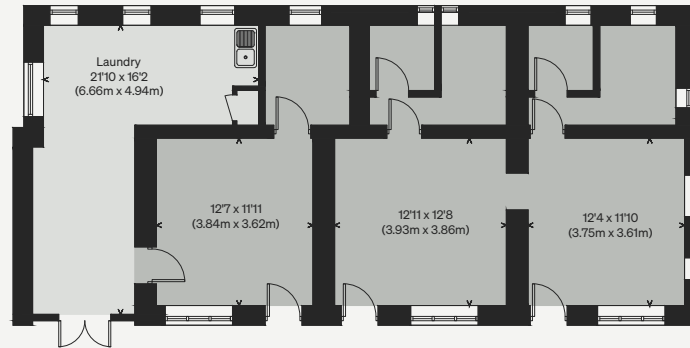

PROPERTY NAME

Thornbury Manor

LOCATION

Thornbury, North Devon

Approximate Floor Area = 358.5 sq m / 3859 sq ft

Reduced Headroom Area = 5 sq m / 54 sq ft

Outbuilding = 95.5 sq m / 1028 sq ft

Total = 459 sq m / 4941 sq ft

*Illustration for identification purposes only, measurements are approximate, not to scale*

FORMER HOLIDAY COTTAGES - GROUND FLOOR

(Not Shown In Actual Location / Orientation)

GROUND FLOOR

FIRST FLOOR