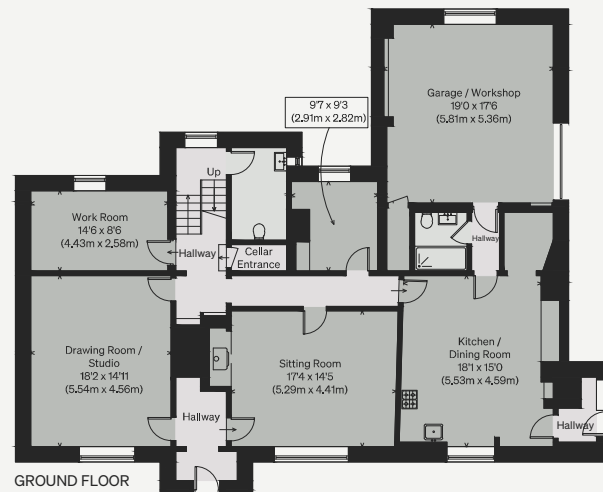

PROPERTY NAME
Holly Bush Farm

LOCATION
Brampton, Suffolk

Approximate Floor Area = 440.2 sq m / 4739 sq ft
Reduced Headroom = 55.2 sq m / 595 sq ft
Total = 495.4 sq m / 5334 sq ft

Illustration for identification purposes only, measurements are approximate, not to scale

SECOND FLOOR

GROUND FLOOR

FIRST FLOOR