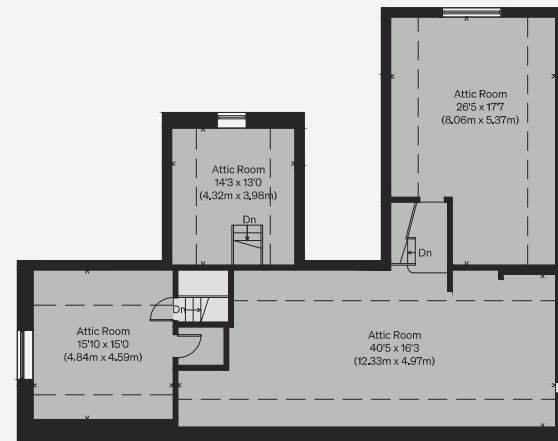

PROPERTY NAME
Holly Bush Farm

LOCATION
Brampton, Suffolk

Approximate Floor Area = 440.2 sq m / 4739 sq ft
Reduced Headroom = 55.2 sq m / 595 sq ft
Total = 495.4 sq m / 5334 sq ft

Illustration for identification purposes only, measurements are approximate, not to scale

SECOND FLOOR

GROUND FLOOR

FIRST FLOOR